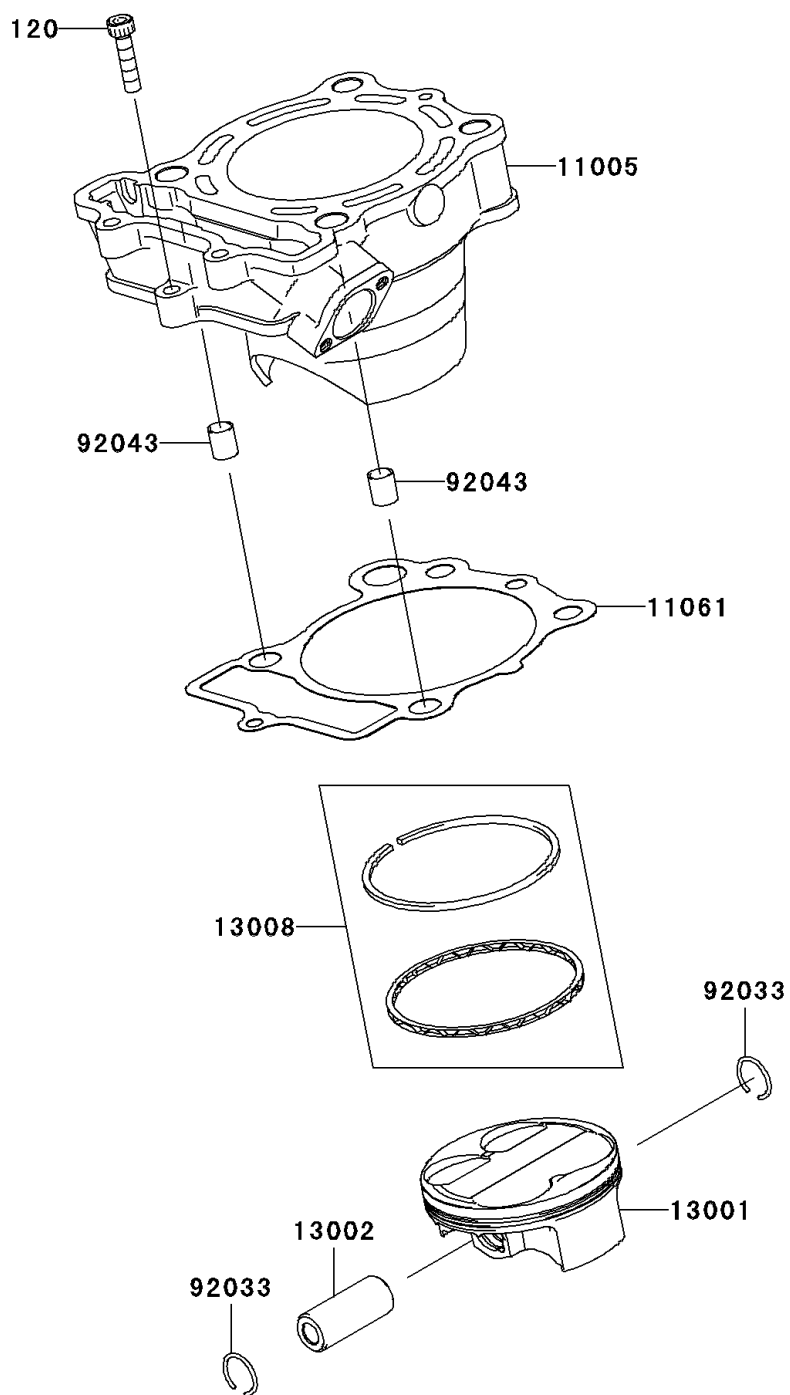

2012 KX™250F PARTS DIAGRAM

Cylinder/Piston(s)

E1120

2012 KX™250F PARTS LIST

Cylinder/Piston(s)

ITEM NAME	PART NUMBER	QUANTITY
BOLT-SOCKET,6X25 (Ref # 120)	120CA0625	1
CYLINDER-ENGINE (Ref # 11005)	11005-0586	1
GASKET,CYLINDER BASE (Ref # 11061)	11061-0357	1
PISTON-ENGINE (Ref # 13001)	13001-0714	1
PIN-PISTON (Ref # 13002)	13002-0030	1
RING-SET-PISTON (Ref # 13008)	13008-0028	1
RING-SNAP,PISTON PIN (Ref # 92033)	92033-1161	1
PIN,10.1X12X14 (Ref # 92043)	92043-4009	1