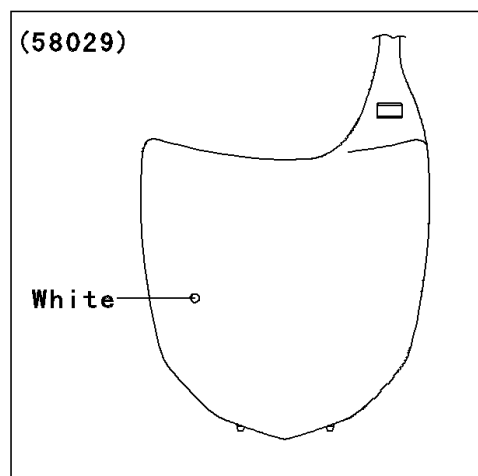

## 2012 KX™450F PARTS DIAGRAM

Accessory

F2910

WOD

## 2012 KX™450F PARTS LIST

Accessory

ITEM NAME	PART NUMBER	QUANTITY
PLATE-NUMBER,B.WHITE (Ref # 58029)	58029-0006-266	1
BOLT,6X12 (Ref # 92150)	92150-1435	1