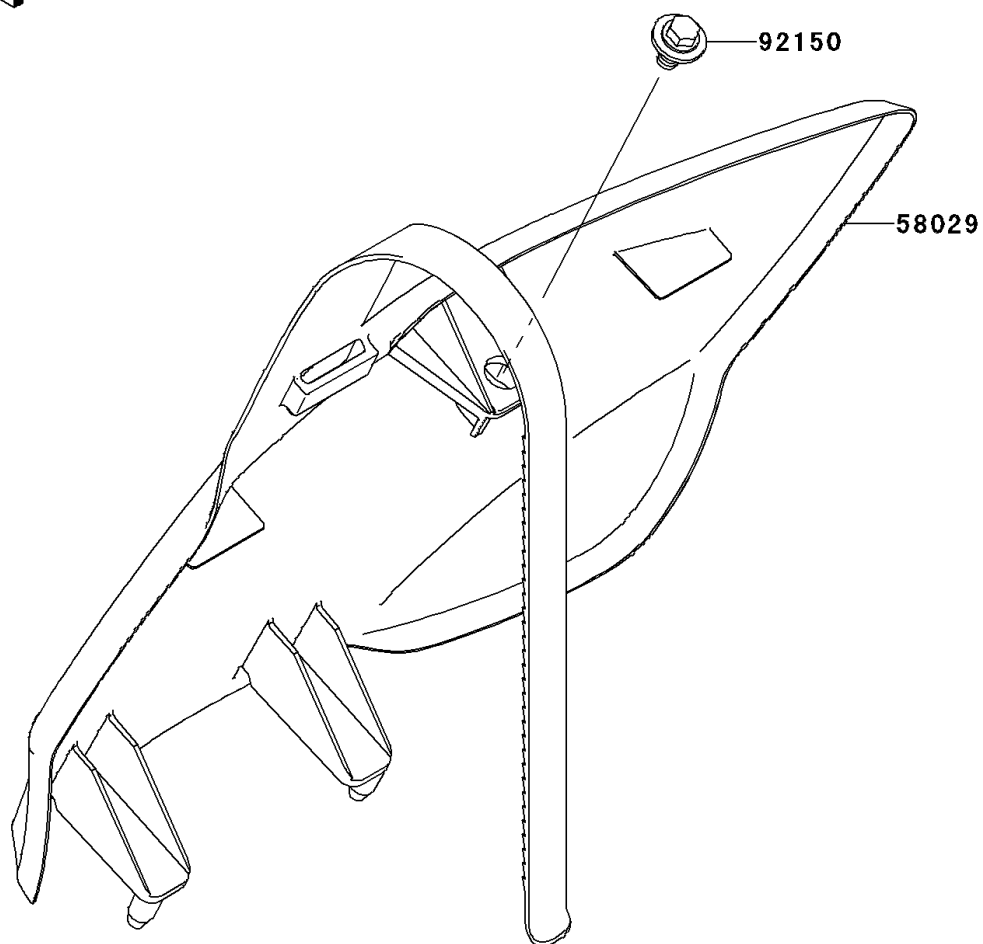

## 2012 KX™450F PARTS DIAGRAM

Accessory

F2910

WOD

## 2012 KX™450F PARTS LIST

Accessory

ITEM NAME	PART NUMBER	QUANTITY
PLATE-NUMBER,B.WHITE (Ref # 58029)	58029-0006-266	1
BOLT,6X12 (Ref # 92150)	92150-1435	1