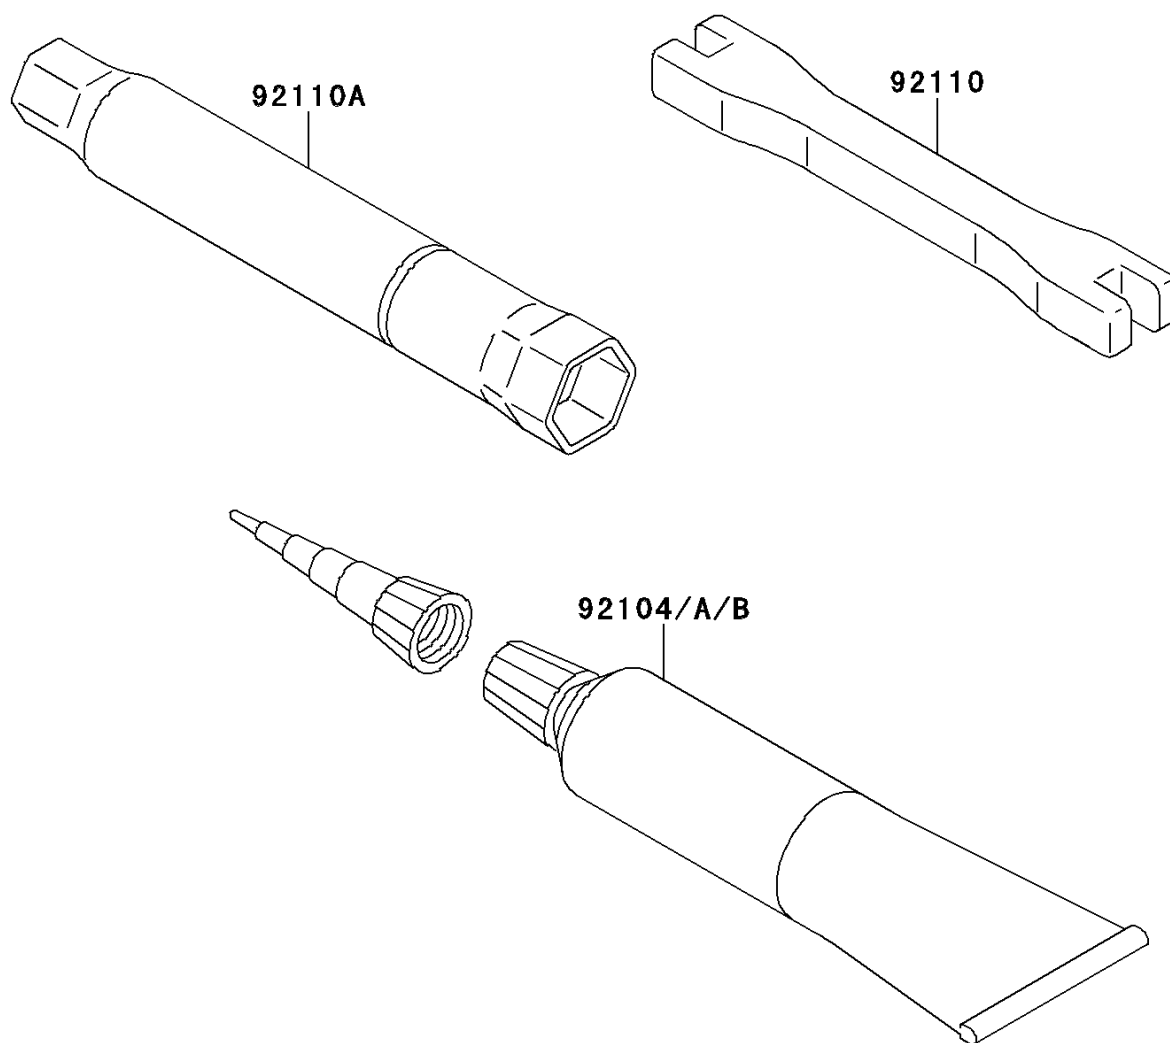

## 2012 KX™450F PARTS DIAGRAM

Owner's Tools

F2810

## 2012 KX™450F PARTS LIST

Owner's Tools

ITEM NAME	PART NUMBER	QUANTITY
GASKET-LIQUID,TB1211F,CLEAR (Ref # 92104)	92104-0004	1
GASKET-LIQUID,TB1216,GRAY (Ref # 92104A)	92104-1063	1
GASKET-LIQUID,TB1216B,BLACK (Ref # 92104B)	92104-1064	1
TOOL-WRENCH,NIPPLE,6X8 (Ref # 92110)	92110-0004	1
TOOL-WRENCH,BOX,16MM (Ref # 92110A)	92110-0005	1