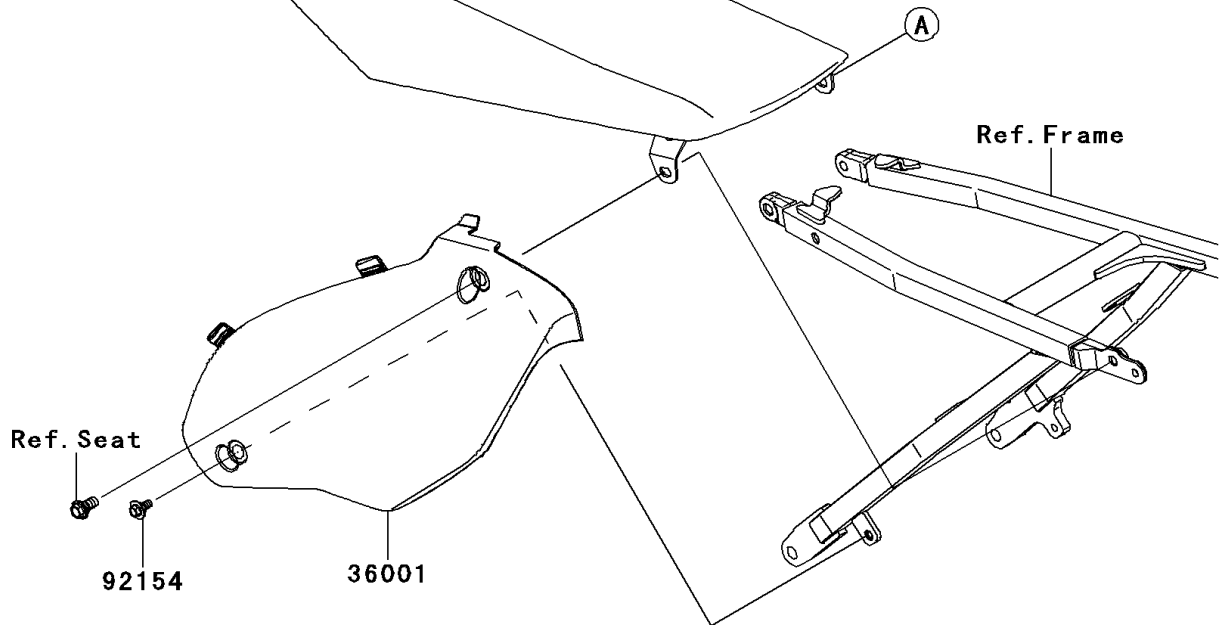

2012 KX™450F PARTS DIAGRAM

Side Covers

F2611

2012 KX™450F PARTS LIST

Side Covers

ITEM NAME	PART NUMBER	QUANTITY
COVER-SIDE,LH,B.WHITE (Ref # 36001)	36001-0220-266	1
COVER-SIDE,RH,B.WHITE (Ref # 36001A)	36001-0222-266	1
PAD,SIDE COVER,RH (Ref # 39156)	39156-0677	1
BOLT,FLANGED,6X9 (Ref # 92154)	92154-0546	1
DAMPER (Ref # 92161)	92161-0073	1