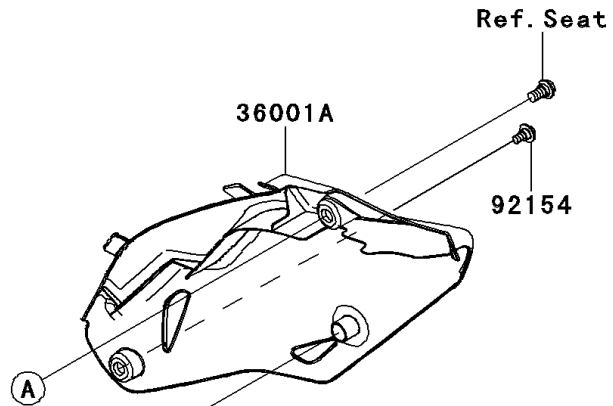

2012 KX™450F PARTS DIAGRAM

Side Covers

F2611

2012 KX™450F PARTS LIST

Side Covers

ITEM NAME	PART NUMBER	QUANTITY
COVER-SIDE,LH,B.WHITE (Ref # 36001)	36001-0220-266	1
COVER-SIDE,RH,B.WHITE (Ref # 36001A)	36001-0222-266	1
PAD,SIDE COVER,RH (Ref # 39156)	39156-0677	1
BOLT,FLANGED,6X9 (Ref # 92154)	92154-0546	1
DAMPER (Ref # 92161)	92161-0073	1