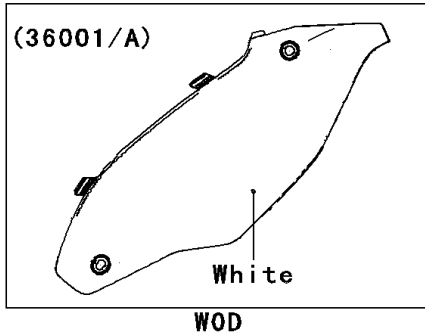

2012 KX™450F PARTS DIAGRAM

Side Covers

F2611

2012 KX™450F PARTS LIST

Side Covers

ITEM NAME	PART NUMBER	QUANTITY
COVER-SIDE,LH,B.WHITE (Ref # 36001)	36001-0220-266	1
COVER-SIDE,RH,B.WHITE (Ref # 36001A)	36001-0222-266	1
PAD,SIDE COVER,RH (Ref # 39156)	39156-0677	1
BOLT,FLANGED,6X9 (Ref # 92154)	92154-0546	1
DAMPER (Ref # 92161)	92161-0073	1