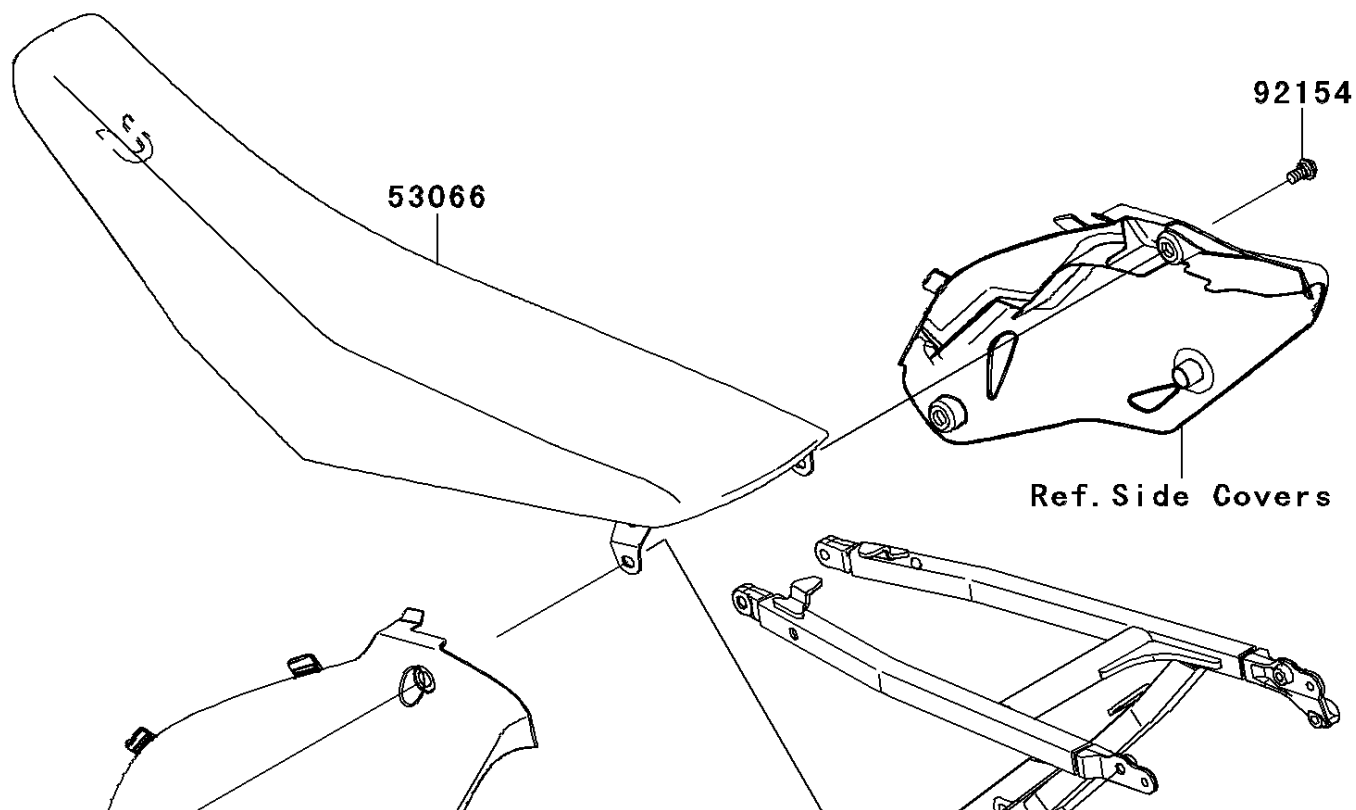

## 2012 KX™450F PARTS DIAGRAM

Seat

F2510

## 2012 KX™450F PARTS LIST

Seat

ITEM NAME	PART NUMBER	QUANTITY
SEAT-ASSY, GREEN/BLACK (Ref # 53066)	53066-0299-336	1
BOLT, FLANGED, 8X16 (Ref # 92154)	92154-0547	1