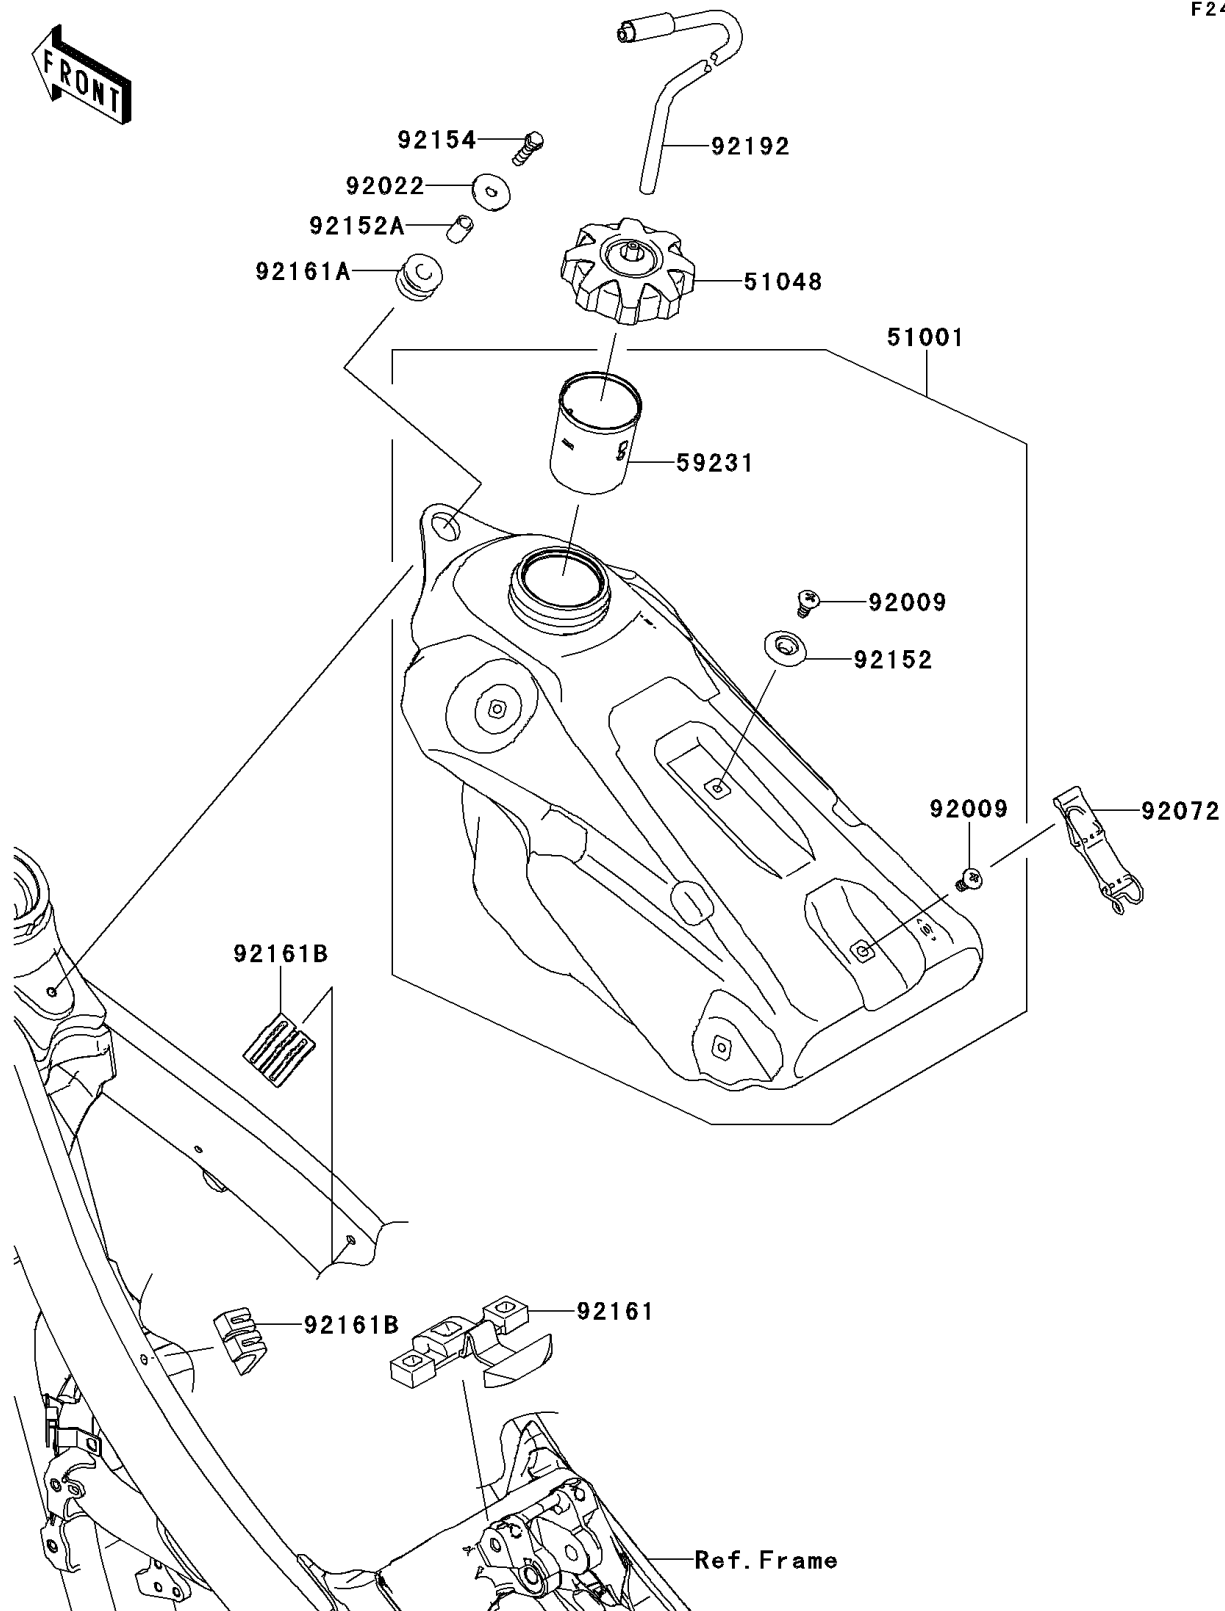

## 2012 KX™450F PARTS DIAGRAM

Fuel Tank

F2410

## 2012 KX™450F PARTS LIST

Fuel Tank

ITEM NAME	PART NUMBER	QUANTITY
TANK-COMP-FUEL (Ref # 51001)	51001-0412	1
CAP-ASSY-TANK,FUEL (Ref # 51048)	51048-0031	1
FILLER (Ref # 59231)	59231-0019	1
SCREW,6MM (Ref # 92009)	92009-1971	1
WASHER,6.5X24X2 (Ref # 92022)	92022-1690	1
BAND,FUEL TANK (Ref # 92072)	92072-0045	1
COLLAR (Ref # 92152)	92152-1346	1
COLLAR,6.8X10X16 (Ref # 92152A)	92152-1552	1
BOLT,FLANGED,6X25 (Ref # 92154)	92154-0520	1
DAMPER,FUEL TANK,RR (Ref # 92161)	92161-1377	1
DAMPER,FUEL TANK,FR (Ref # 92161A)	92161-1392	1
DAMPER,FUEL TANK,SIDE (Ref # 92161B)	92161-1393	1
TUBE (Ref # 92192)	92192-0161	1