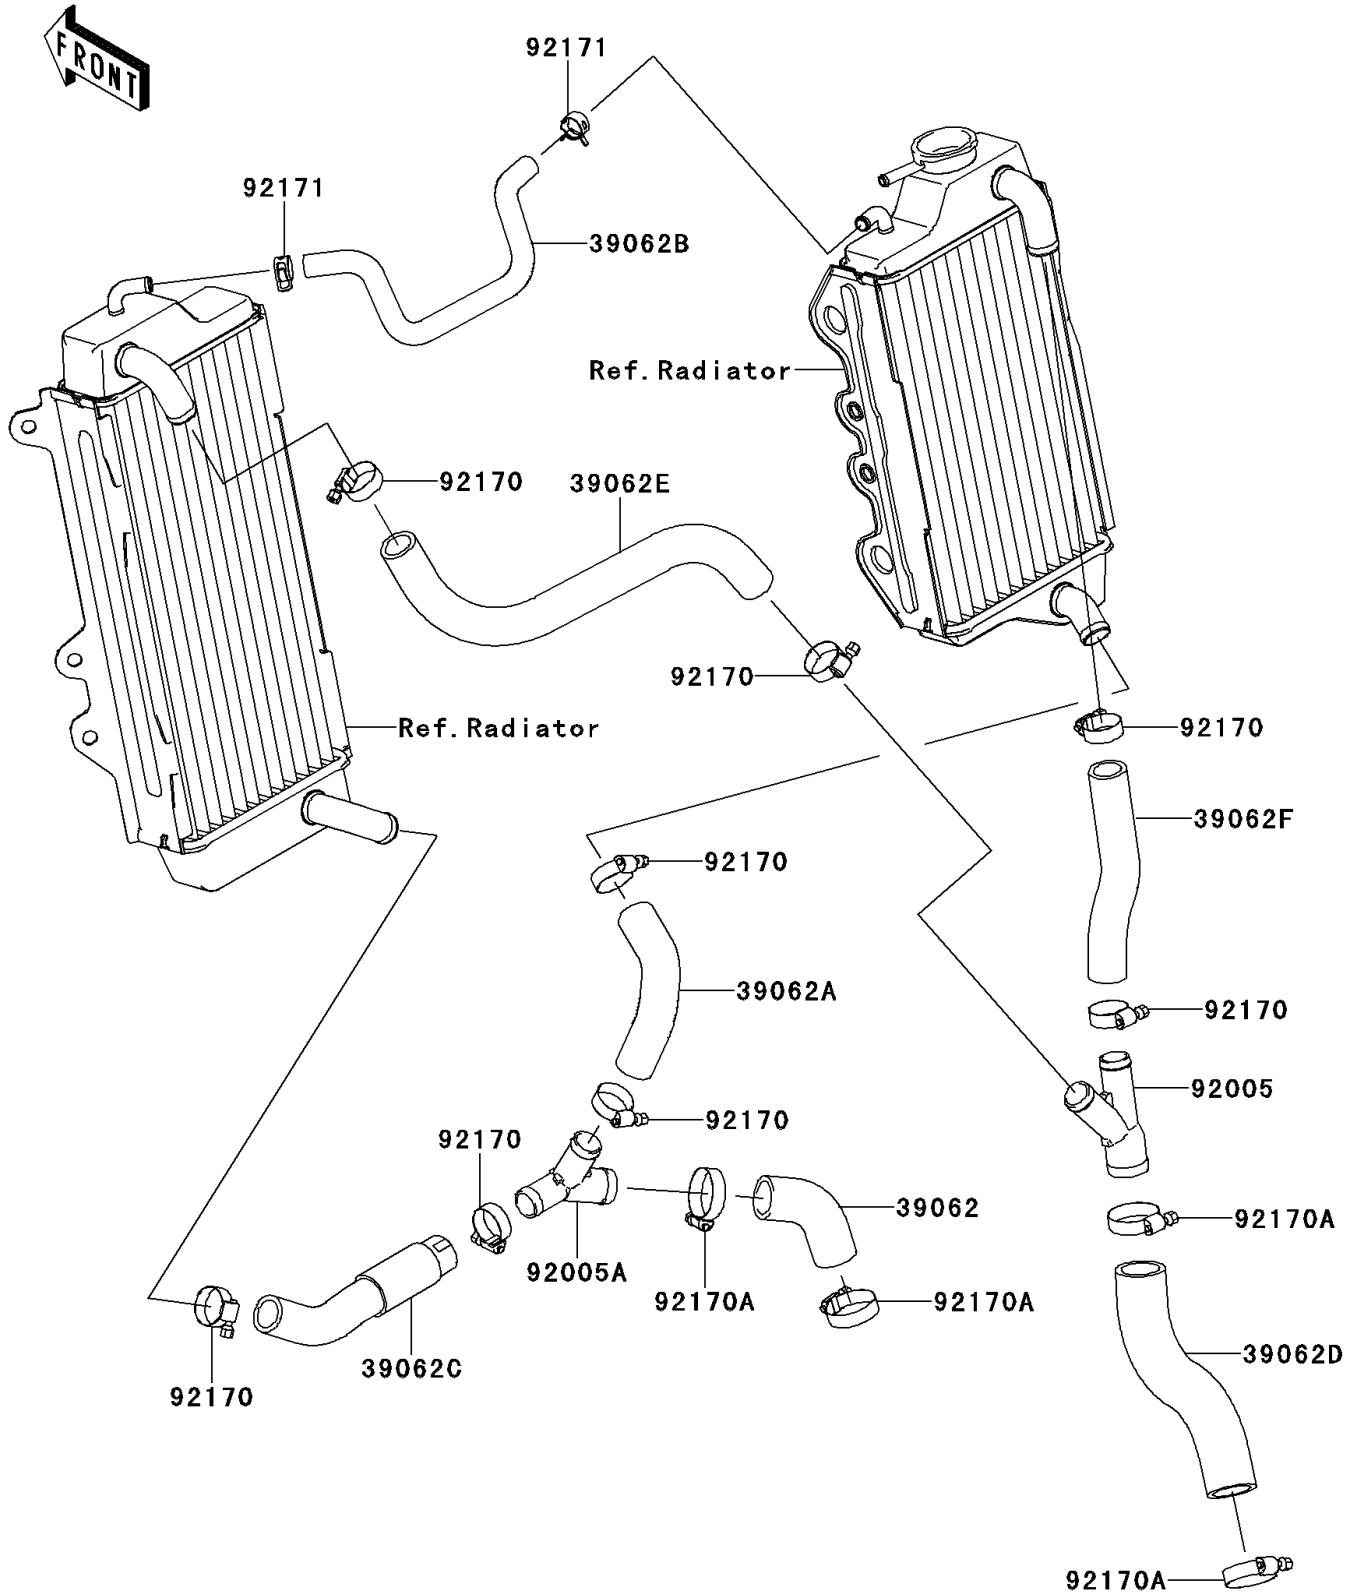

2012 KX™450F PARTS DIAGRAM

Water Pipe

E3037

2012 KX™450F PARTS LIST

Water Pipe

ITEM NAME	PART NUMBER	QUANTITY
HOSE-COOLING,W/P-FIT. (Ref # 39062)	39062-0088	1
HOSE-COOLING,RAD.RH LOW-FIT. (Ref # 39062A)	39062-0301	1
HOSE-COOLING,RAD.LH-RAD.RH (Ref # 39062B)	39062-0302	1
HOSE-COOLING,RAD.LH LOW-FIT. (Ref # 39062C)	39062-0303	1
HOSE-COOLING,HEAD-3WAY FIT. (Ref # 39062D)	39062-0348	1
HOSE-COOLING,FIT.-RAD. LH UPP (Ref # 39062E)	39062-0349	1
HOSE-COOLING,FIT.-RAD. RH UPP (Ref # 39062F)	39062-0350	1
FITTING,3WAY,HEAD-RAD (Ref # 92005)	92005-0066	1
FITTING,3WAY,RAD-W/P (Ref # 92005A)	92005-0067	1
CLAMP,HOSE,26MM (Ref # 92170)	92170-1077	1
CLAMP,HOSE,32MM (Ref # 92170A)	92170-1286	1
CLAMP,CLIP,12.5MM (Ref # 92171)	92171-0372	1