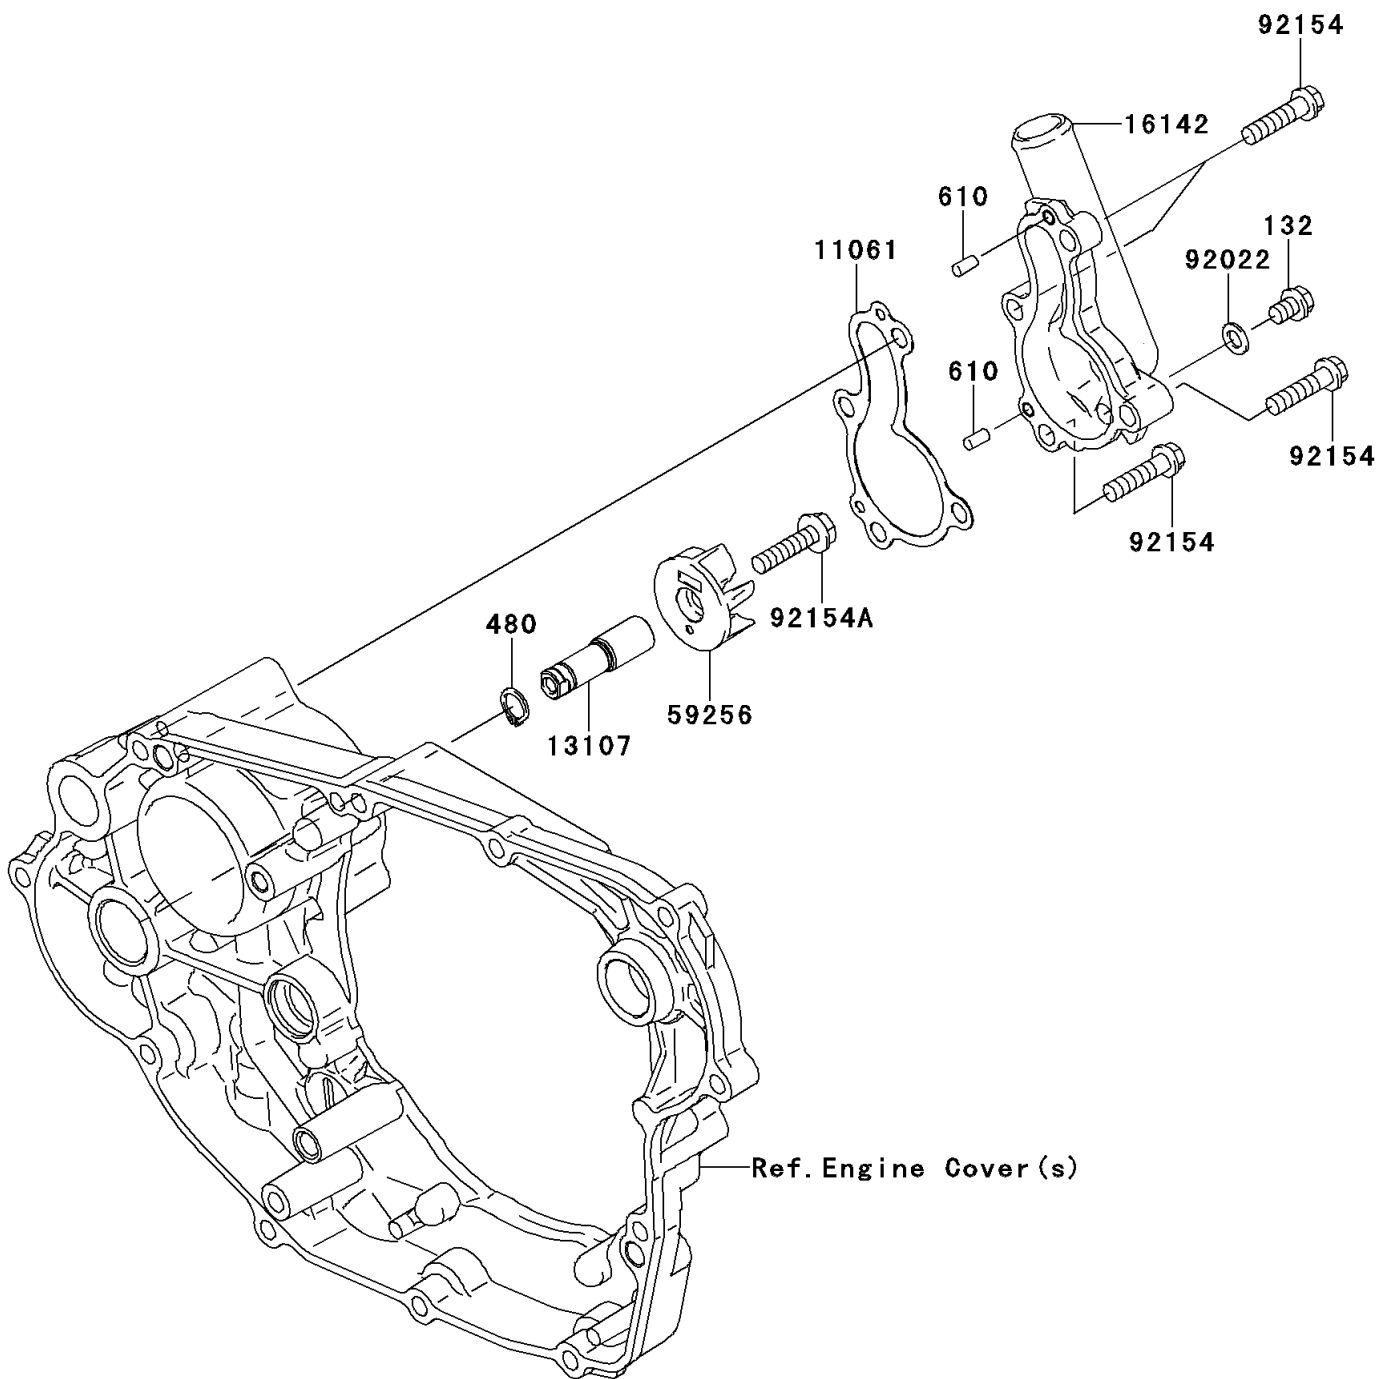

2012 KX™450F PARTS DIAGRAM

Water Pump

E3031

2012 KX™450F PARTS LIST

Water Pump

ITEM NAME	PART NUMBER	QUANTITY
BOLT-FLANGED-SMALL,6X8 (Ref # 132)	132BA0608	1
CIRCLIP-TYPE-C,10MM (Ref # 480)	480J1000	1
ROLLER,4X8 (Ref # 610)	610A0408	1
GASKET,WATER PUMP COVER (Ref # 11061)	11061-0225	1
SHAFT,WATER PUMP (Ref # 13107)	13107-0135	1
COVER-PUMP,WATER (Ref # 16142)	16142-0029	1
IMPELLER (Ref # 59256)	59256-0003	1
WASHER,6.2X11X1 (Ref # 92022)	92022-304	1
BOLT,FLANGED,6X25 (Ref # 92154)	92154-0530	1
BOLT,FLANGED,6X25 (Ref # 92154A)	92154-0531	1