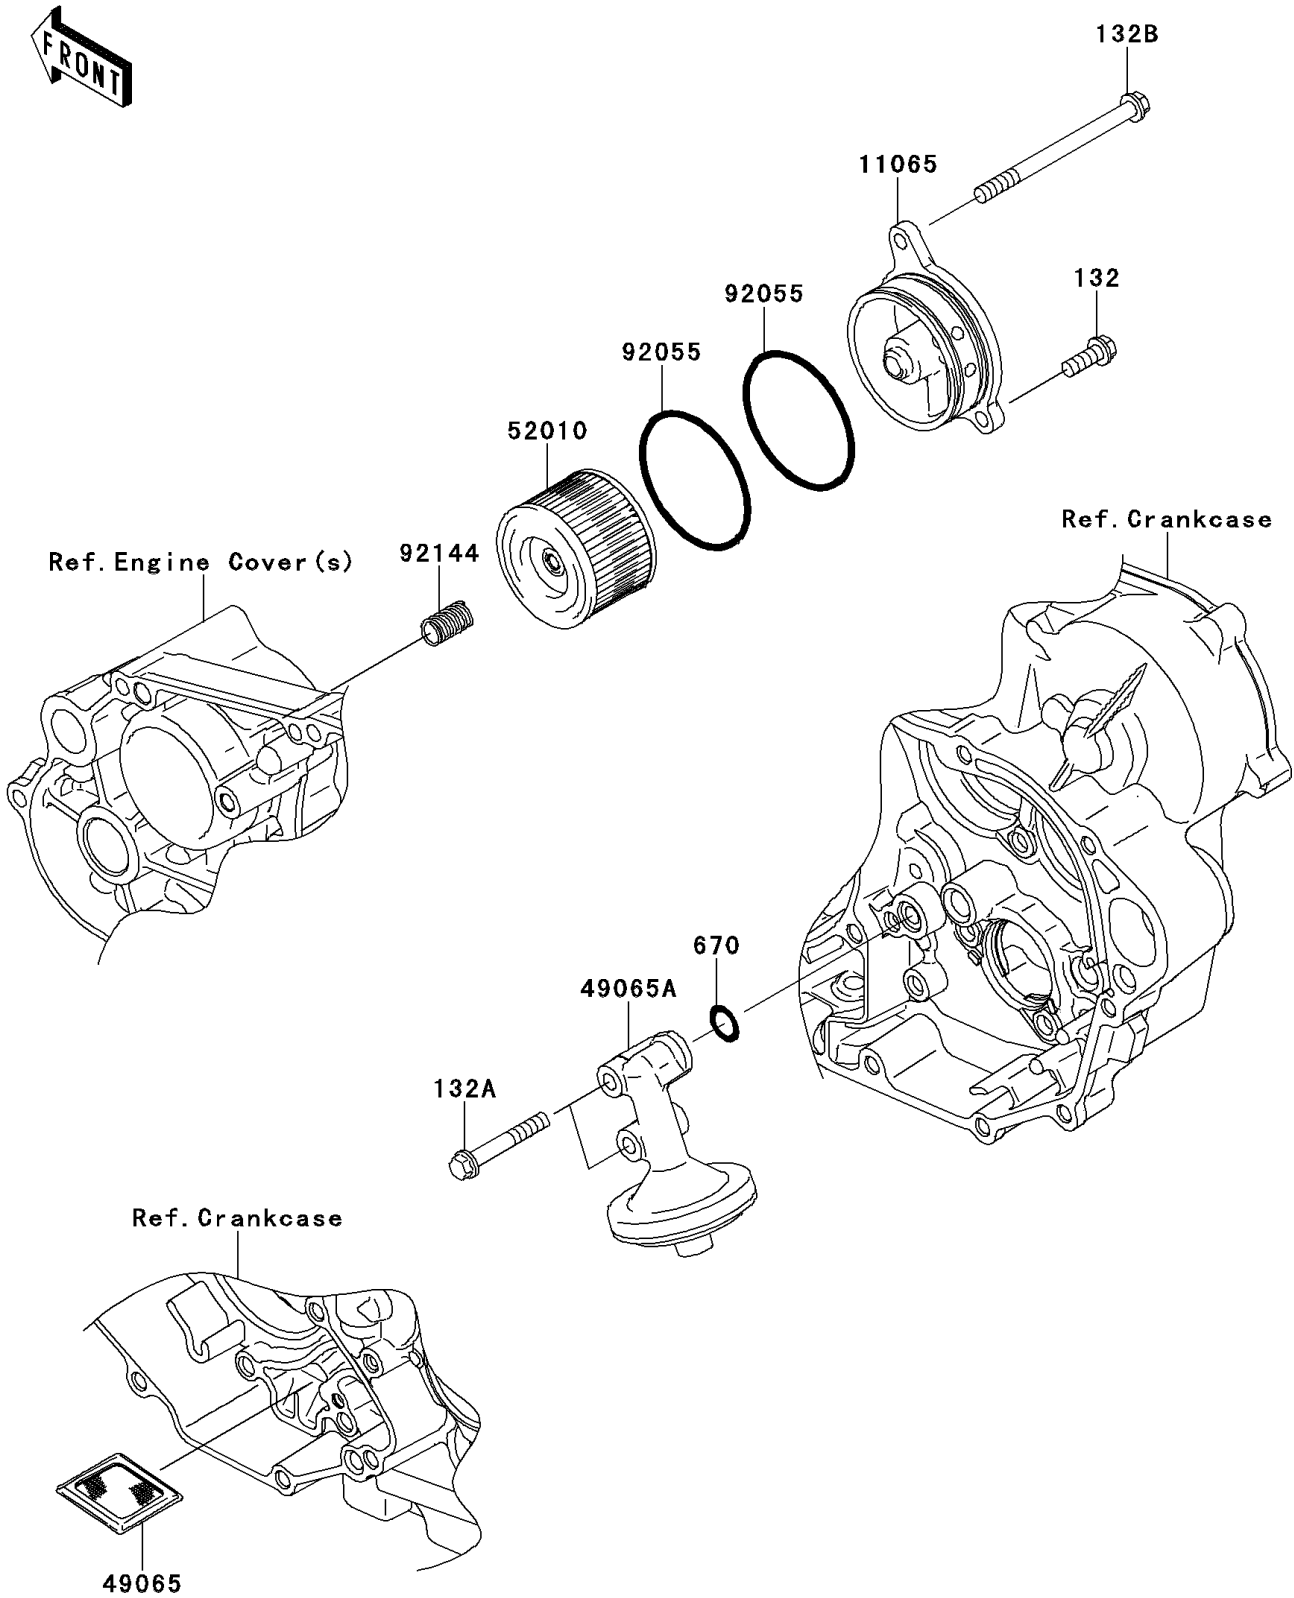

## 2012 KX™450F PARTS DIAGRAM

Oil Filter

E1720

## 2012 KX™450F PARTS LIST

Oil Filter

ITEM NAME	PART NUMBER	QUANTITY
BOLT-FLANGED-SMALL,6X16 (Ref # 132)	132BA0616	1
BOLT-FLANGED-SMALL,6X40 (Ref # 132A)	132BA0640	1
BOLT-FLANGED-SMALL,6X80 (Ref # 132B)	132BA0680	1
O RING (Ref # 670)	670D2010	1
CAP,OIL FILTER (Ref # 11065)	11065-0107	1
FILTER-OIL,STRAINER (Ref # 49065)	49065-0019	1
FILTER-OIL (Ref # 49065A)	49065-0022	1
ELEMENT-OIL FILTER (Ref # 52010)	52010-1053	1
RING-O,52.6X2.4 (Ref # 92055)	92055-1577	1
SPRING (Ref # 92144)	92144-1761	1