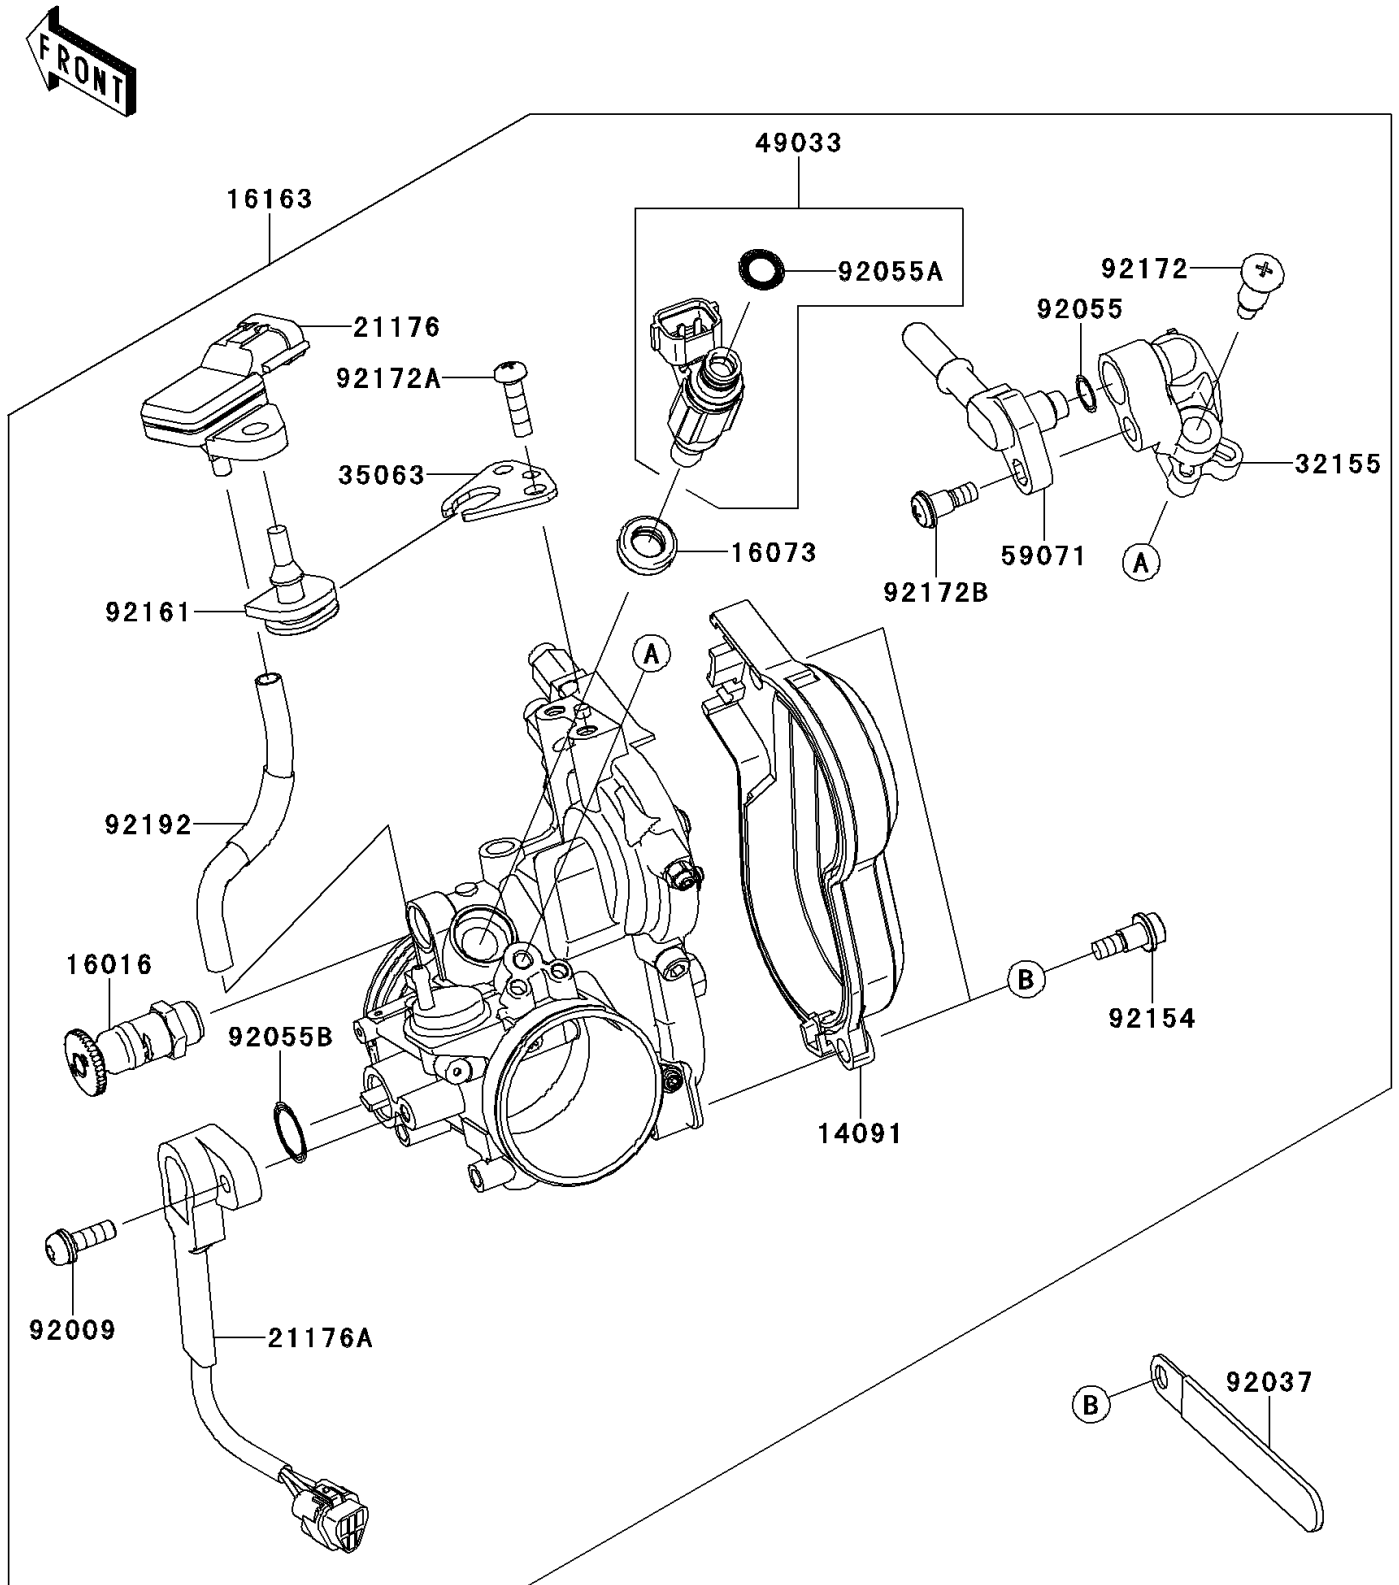

## 2012 KX™450F PARTS DIAGRAM

Throttle

E1510

## 2012 KX™450F PARTS LIST

Throttle

ITEM NAME	PART NUMBER	QUANTITY
COVER,THROTTLE DUST (Ref # 14091)	14091-1815	1
PLUNGER (Ref # 16016)	16016-0023	1
INSULATOR (Ref # 16073)	16073-3707	1
THROTTLE-ASSY (Ref # 16163)	16163-0734	1
SENSOR,PRESSURE (Ref # 21176)	21176-0058	1
SENSOR,THROTTLE POSITION (Ref # 21176A)	21176-0129	1
PIPE,FUEL (Ref # 32155)	32155-0112	1
STAY (Ref # 35063)	35063-0647	1
NOZZLE-INJECTION (Ref # 49033)	49033-0010	1
JOINT (Ref # 59071)	59071-0071	1
SCREW,THROTTLE SENSOR (Ref # 92009)	92009-1981	1
CLAMP (Ref # 92037)	92037-1993	1
RING-O (Ref # 92055)	92055-0064	1
RING-O,INJECTION NOZZLE (Ref # 92055A)	92055-1622	1
RING-O (Ref # 92055B)	92055-1671	1
BOLT (Ref # 92154)	92154-0243	1
DAMPER (Ref # 92161)	92161-0041	1
SCREW,PIPE INJECTION (Ref # 92172)	92172-0064	1
SCREW (Ref # 92172A)	92172-0438	1
SCREW (Ref # 92172B)	92172-0776	1
TUBE (Ref # 92192)	92192-0823	1