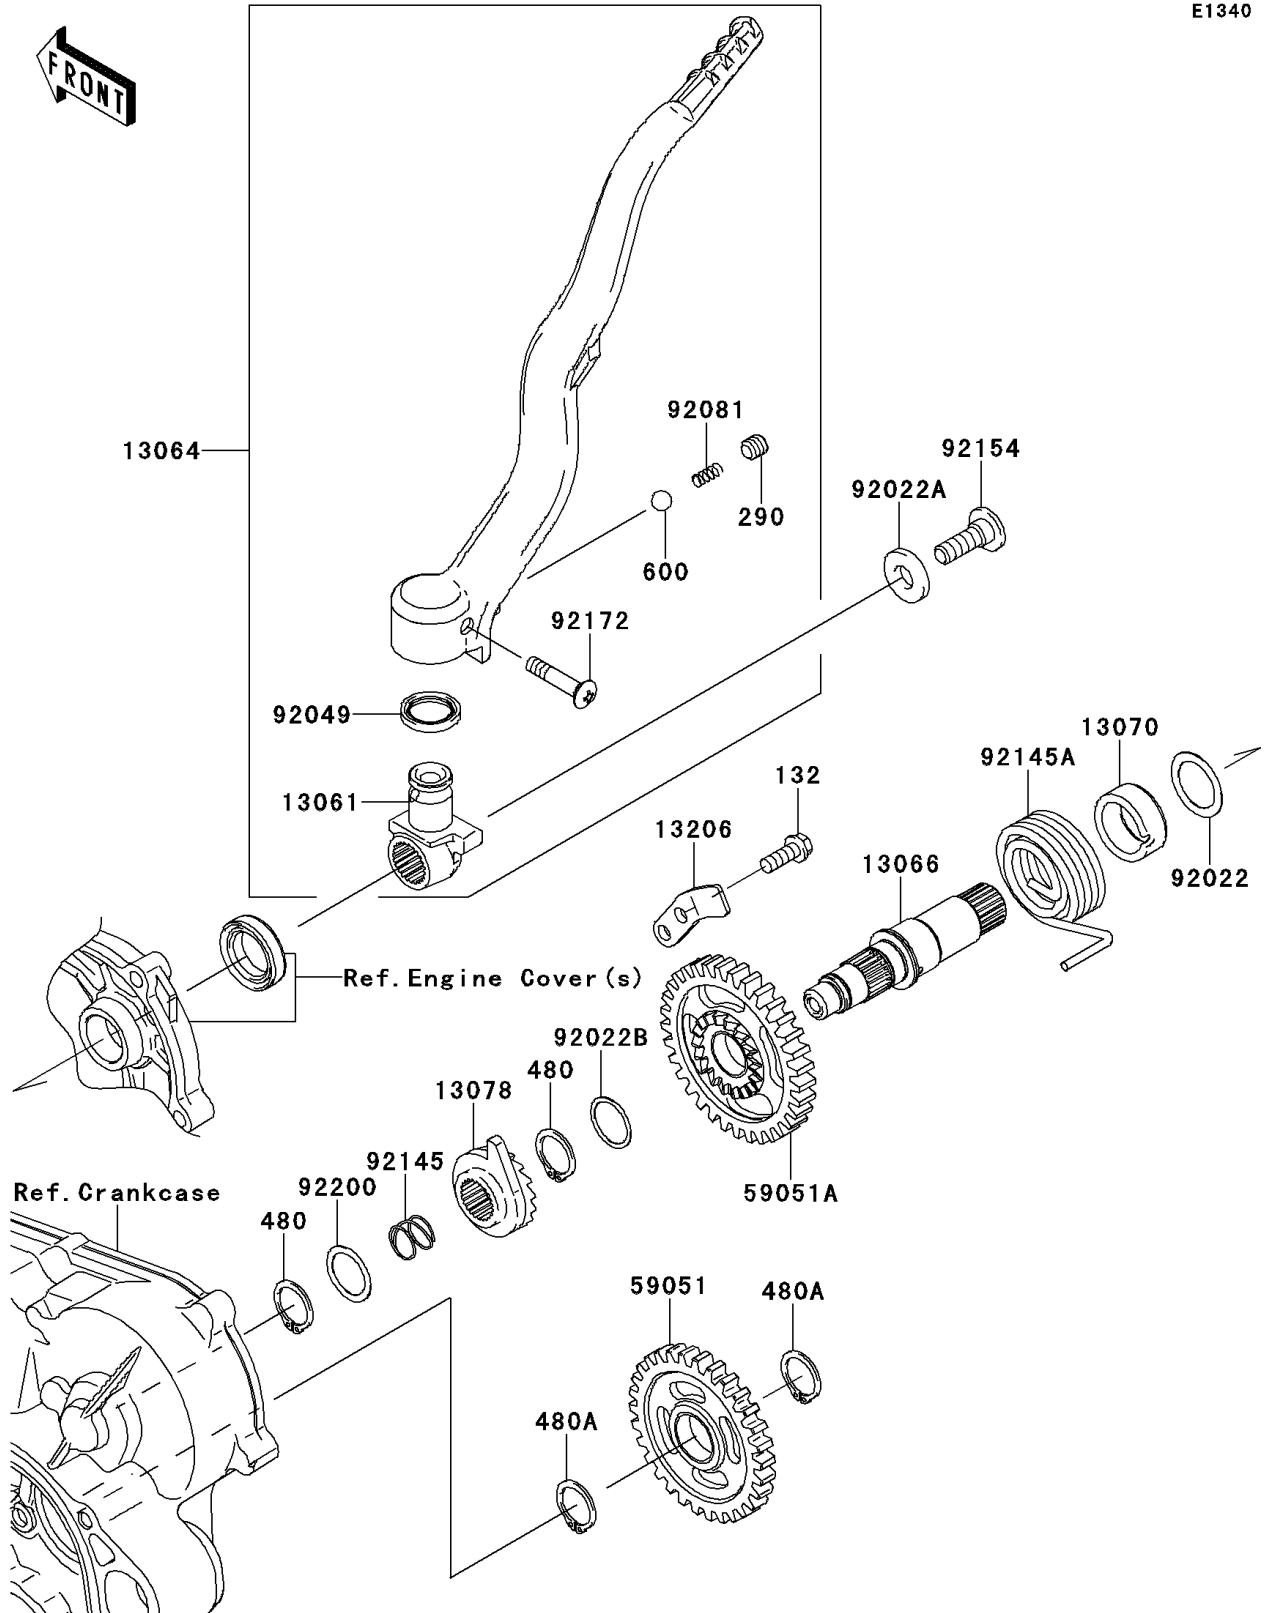

2012 KX™450F PARTS DIAGRAM

Kickstarter Mechanism

E1340

2012 KX™450F PARTS LIST

Kickstarter Mechanism

ITEM NAME	PART NUMBER	QUANTITY
BOLT-FLANGED-SMALL,6X16 (Ref # 132)	132BA0616	1
SCREW-SET-SOCKET,8X8 (Ref # 290)	290CA0808	1
CIRCLIP-TYPE-C,18MM (Ref # 480)	480J1800	1
CIRCLIP-TYPE-C,19MM (Ref # 480A)	480J1900	1
BALL-STEEL,1/4" (Ref # 600)	600A0800	1
BOSS (Ref # 13061)	13061-0146	1
LEVER-ASSY-KICK (Ref # 13064)	13064-0051	1
SHAFT-KICK (Ref # 13066)	13066-0010	1
GUIDE,KICK SPRING (Ref # 13070)	13070-1378	1
RATCHET (Ref # 13078)	13078-0558	1
GUIDE-KICK (Ref # 13206)	13206-0007	1
GEAR-SPUR,30T (Ref # 59051)	59051-0030	1
GEAR-SPUR,33T (Ref # 59051A)	59051-0046	1
WASHER,20.3X28.0X0.5 (Ref # 92022)	92022-1885	1
WASHER,10X22X3.2 (Ref # 92022A)	92022-1944	1
WASHER,18.3X22X0.5 (Ref # 92022B)	92022-271	1
SEAL-OIL,KICK PEDAL (Ref # 92049)	92049-1387	1
SPRING,KICK PEDAL (Ref # 92081)	92081-020	1
SPRING (Ref # 92145)	92145-0162	1
SPRING,RETURN (Ref # 92145A)	92145-0297	1
BOLT,SOCKET,8X25 (Ref # 92154)	92154-0521	1
SCREW,6X30 (Ref # 92172)	92172-1088	1
WASHER,18.3X24X0.5 (Ref # 92200)	92200-0075	1