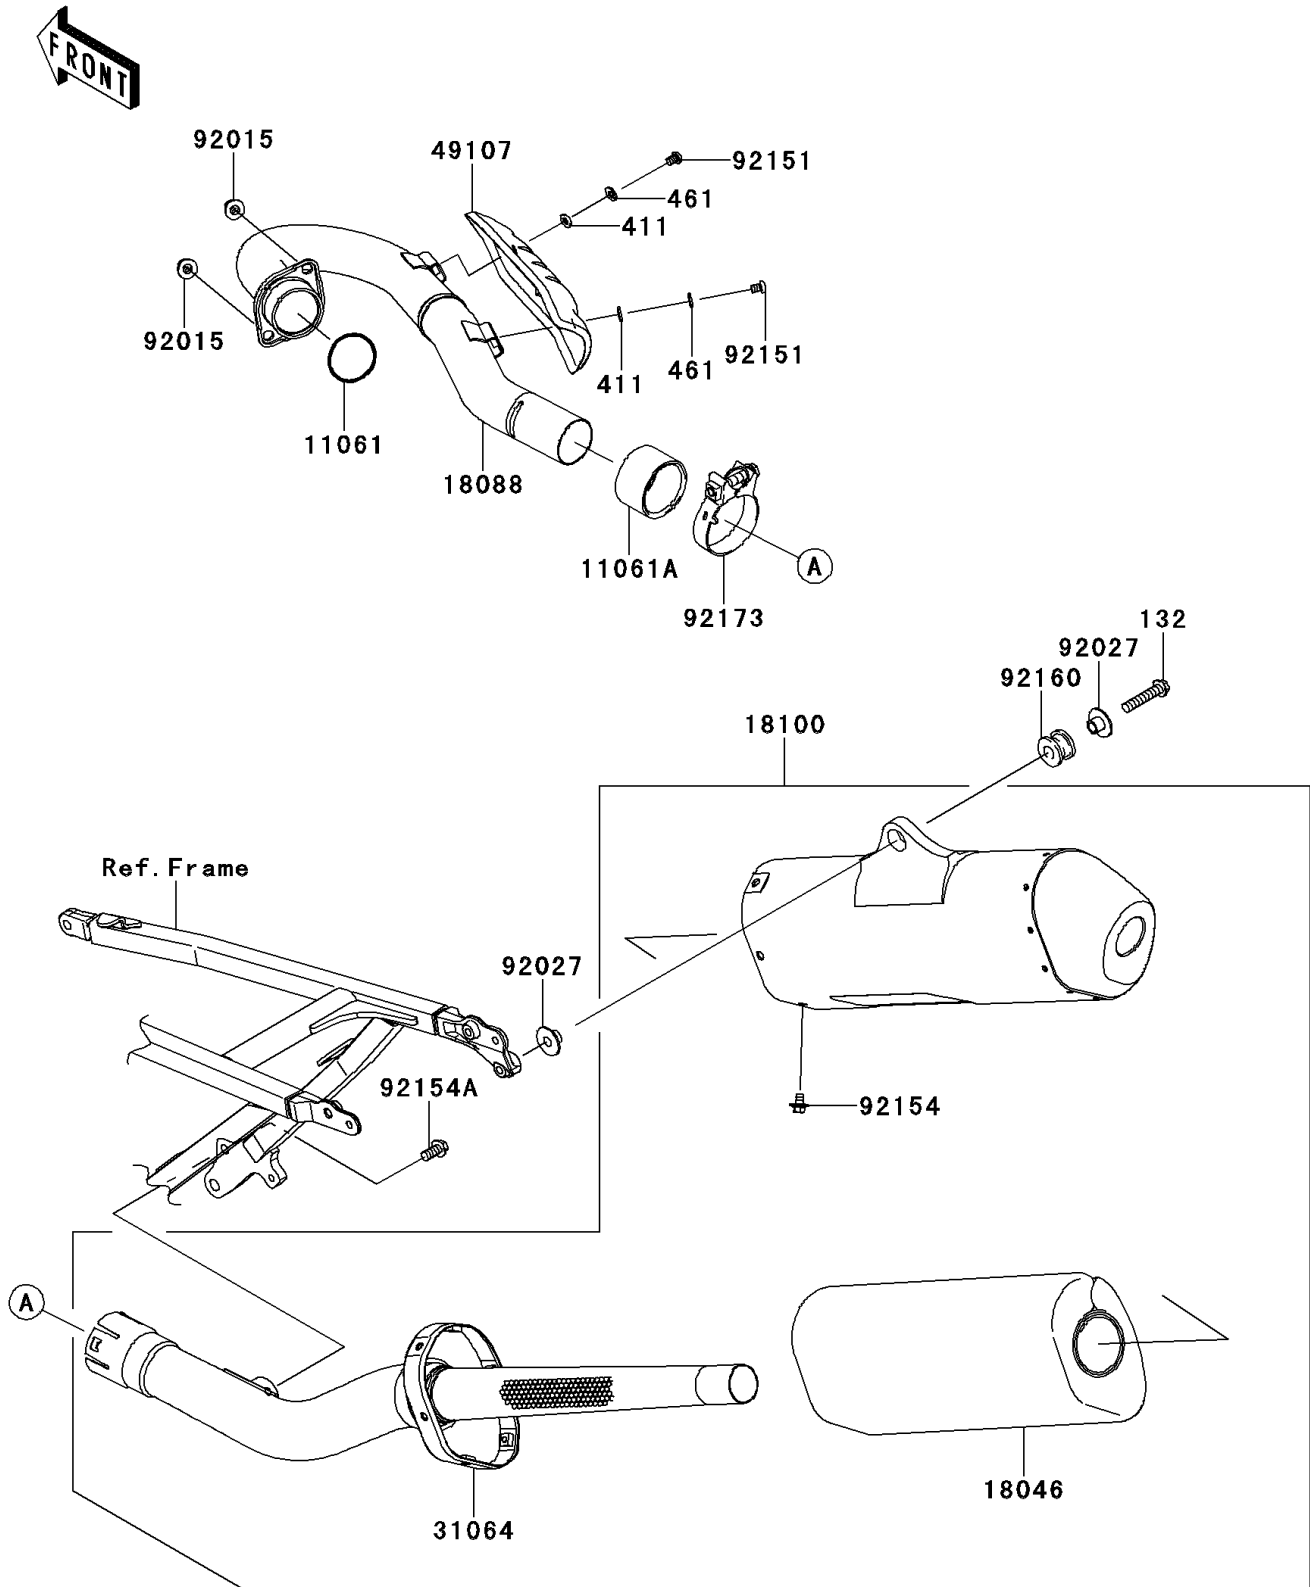

2012 KX™450F PARTS DIAGRAM

Muffler(s)

E1140

2012 KX™450F PARTS LIST

Muffler(s)

ITEM NAME	PART NUMBER	QUANTITY
BOLT-FLANGED-SMALL,8X40 (Ref # 132)	132BA0840	1
WASHER-PLAIN,6MM (Ref # 411)	411S0600	1
WASHER-SPRING,6MM (Ref # 461)	461S0600	1
GASKET,38.9X46.4X3.0 (Ref # 11061)	11061-0082	1
GASKET,CONNECTING (Ref # 11061A)	11061-0434	1
WOOL (Ref # 18046)	18046-0234	1
PIPE-EXHAUST (Ref # 18088)	18088-0609	1
BODY-ASSY-MUFFLER (Ref # 18100)	18100-0115	1
PIPE-COMP (Ref # 31064)	31064-0212	1
COVER-EXHAUST PIPE (Ref # 49107)	49107-0159	1
NUT,8MM (Ref # 92015)	92015-1402	1
COLLAR,FLANGED,8.8X10.6 (Ref # 92027)	92027-1653	1
BOLT,SOCKET,6X10 (Ref # 92151)	92151-1449	1
BOLT,FLANGED,6X10 (Ref # 92154)	92154-0396	1
BOLT,FLANGED,8X18 (Ref # 92154A)	92154-0519	1
DAMPER,MUFFLER MOUNT (Ref # 92160)	92160-1116	1
CLAMP,57MM (Ref # 92173)	92173-0885	1