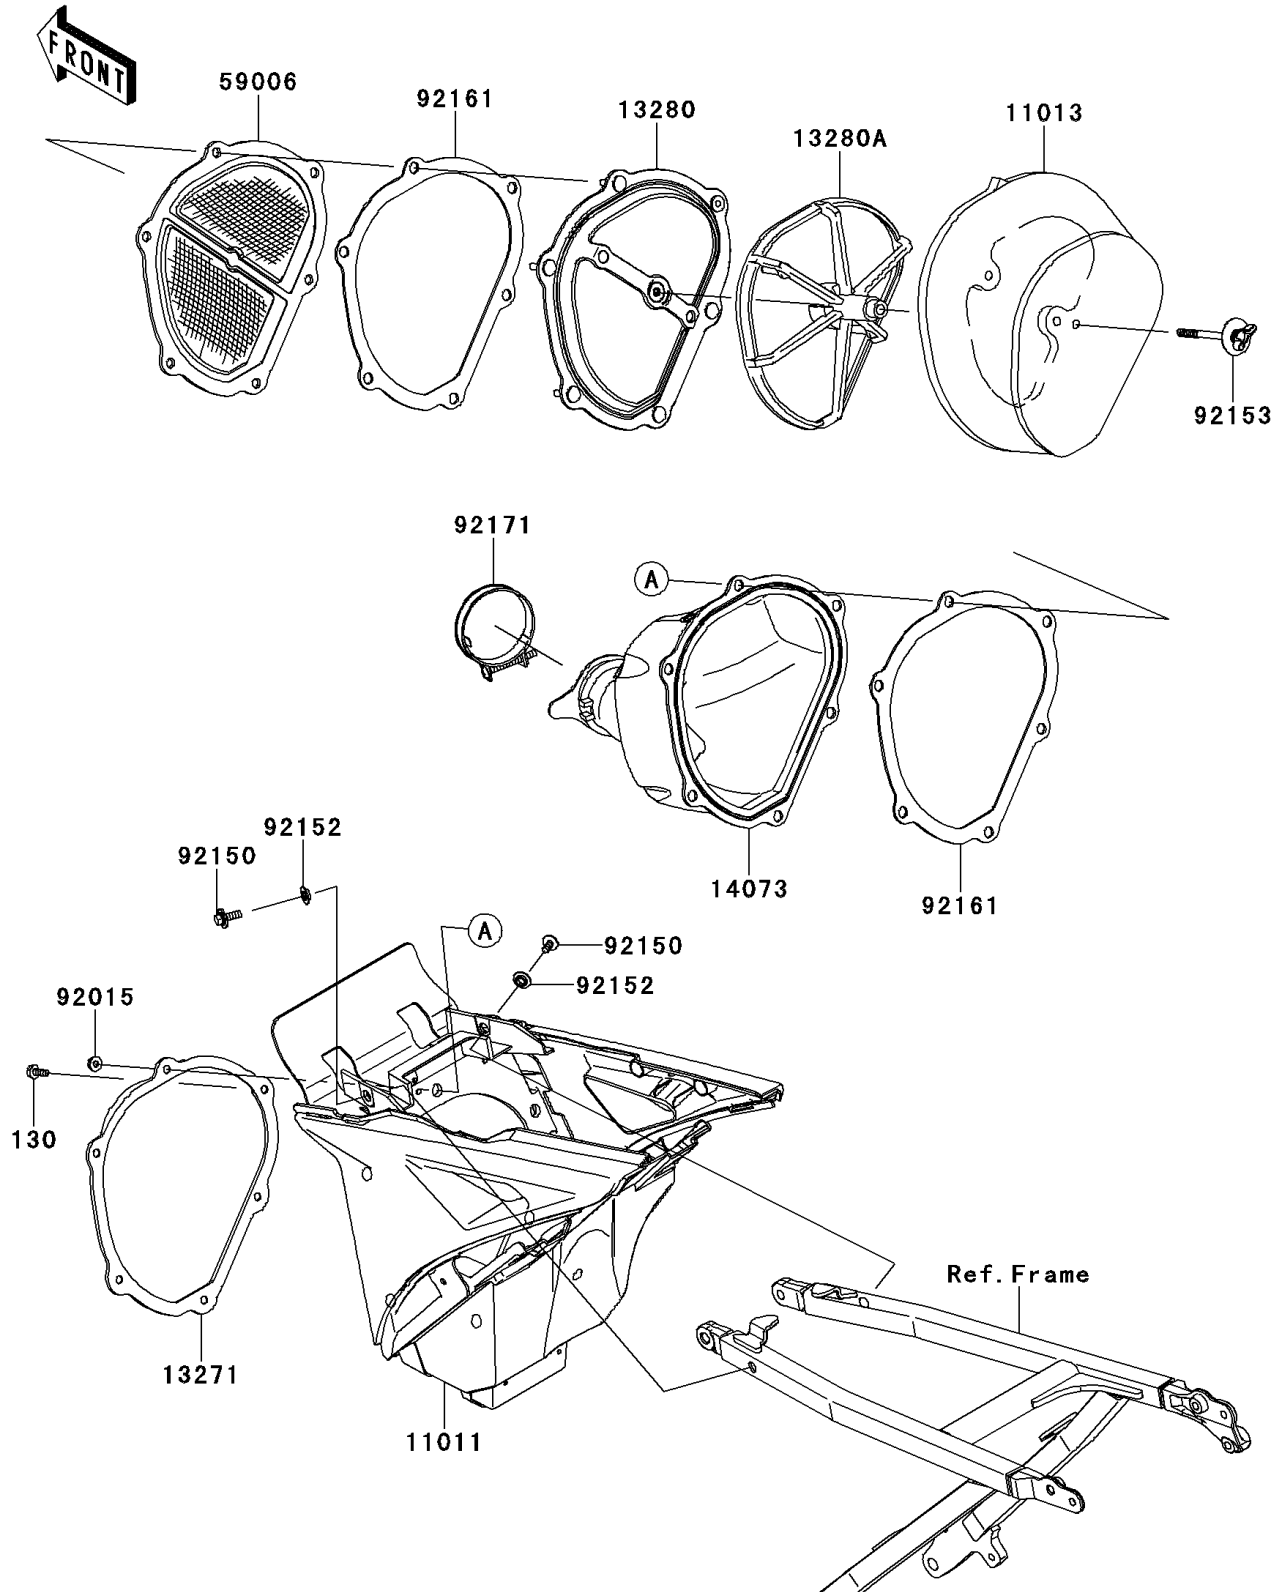

2012 KX™450F PARTS DIAGRAM

Air Cleaner

E1130

2012 KX™450F PARTS LIST

Air Cleaner

| ITEM NAME | PART NUMBER | QUANTITY |
|-------------------------------------|---------------|----------|
| BOLT-FLANGED,5X12 (Ref # 130) | 130BA0512 | 1 |
| CASE-AIR FILTER,EBONY (Ref # 11011) | 11011-0179-6C | 1 |
| ELEMENT-AIR FILTER (Ref # 11013) | 11013-0011 | 1 |
| PLATE,DUCT FITTING (Ref # 13271) | 13271-0730 | 1 |
| HOLDER (Ref # 13280) | 13280-0170 | 1 |
| HOLDER,ELEMENT (Ref # 13280A) | 13280-0383 | 1 |
| DUCT,AIR FILTER (Ref # 14073) | 14073-0726 | 1 |
| ARRESTER-FLAME (Ref # 59006) | 59006-0011 | 1 |
| NUT,FLANGED,5MM (Ref # 92015) | 92015-1259 | 1 |
| BOLT,FLANGED,6X16 (Ref # 92150) | 92150-1506 | 1 |
| COLLAR (Ref # 92152) | 92152-0275 | 1 |
| BOLT,6X75 (Ref # 92153) | 92153-0623 | 1 |
| DAMPER (Ref # 92161) | 92161-0213 | 1 |
| CLAMP,57.5MM (Ref # 92171) | 92171-1990 | 1 |