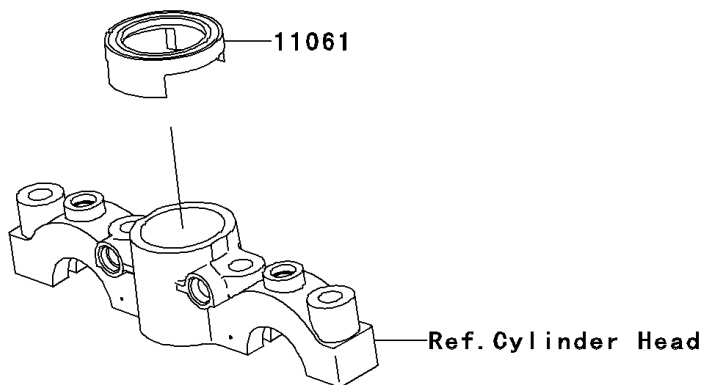

## 2012 KX™450F PARTS DIAGRAM

Cylinder Head Cover

E1112

## 2012 KX™450F PARTS LIST

Cylinder Head Cover

ITEM NAME	PART NUMBER	QUANTITY
GASKET,PLUG HOLE (Ref # 11061)	11061-0079	1
GASKET,HEAD COVER (Ref # 11061A)	11061-0351	1
COVER,CYLINDER HEAD (Ref # 14091)	14091-1631	1
RING-O,HEAD COVER BOLT (Ref # 92055)	92055-1352	1
BOLT,SOCKET,6X22.5 (Ref # 92153)	92153-1779	1