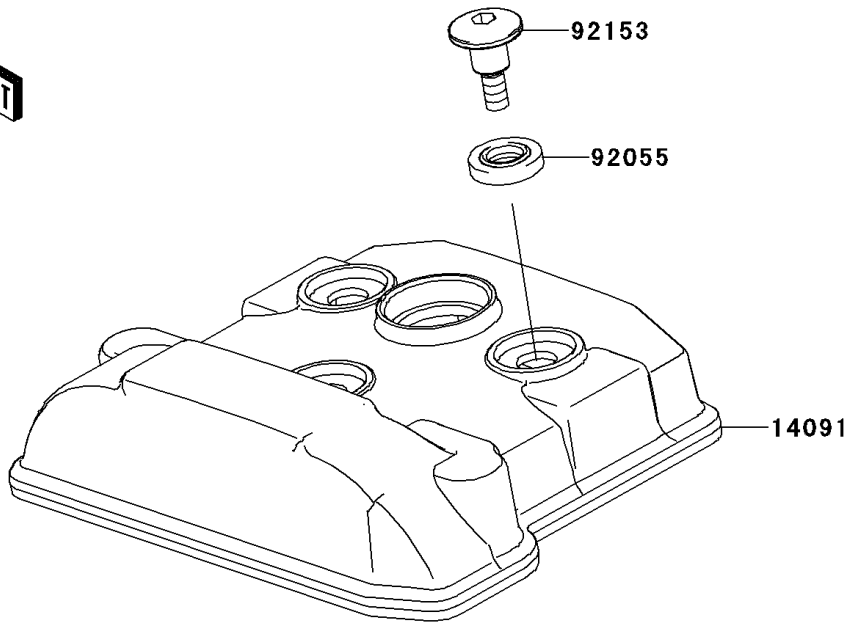

## 2012 KX™450F PARTS DIAGRAM

Cylinder Head Cover

E1112

## 2012 KX™450F PARTS LIST

Cylinder Head Cover

ITEM NAME	PART NUMBER	QUANTITY
GASKET,PLUG HOLE (Ref # 11061)	11061-0079	1
GASKET,HEAD COVER (Ref # 11061A)	11061-0351	1
COVER,CYLINDER HEAD (Ref # 14091)	14091-1631	1
RING-O,HEAD COVER BOLT (Ref # 92055)	92055-1352	1
BOLT,SOCKET,6X22.5 (Ref # 92153)	92153-1779	1