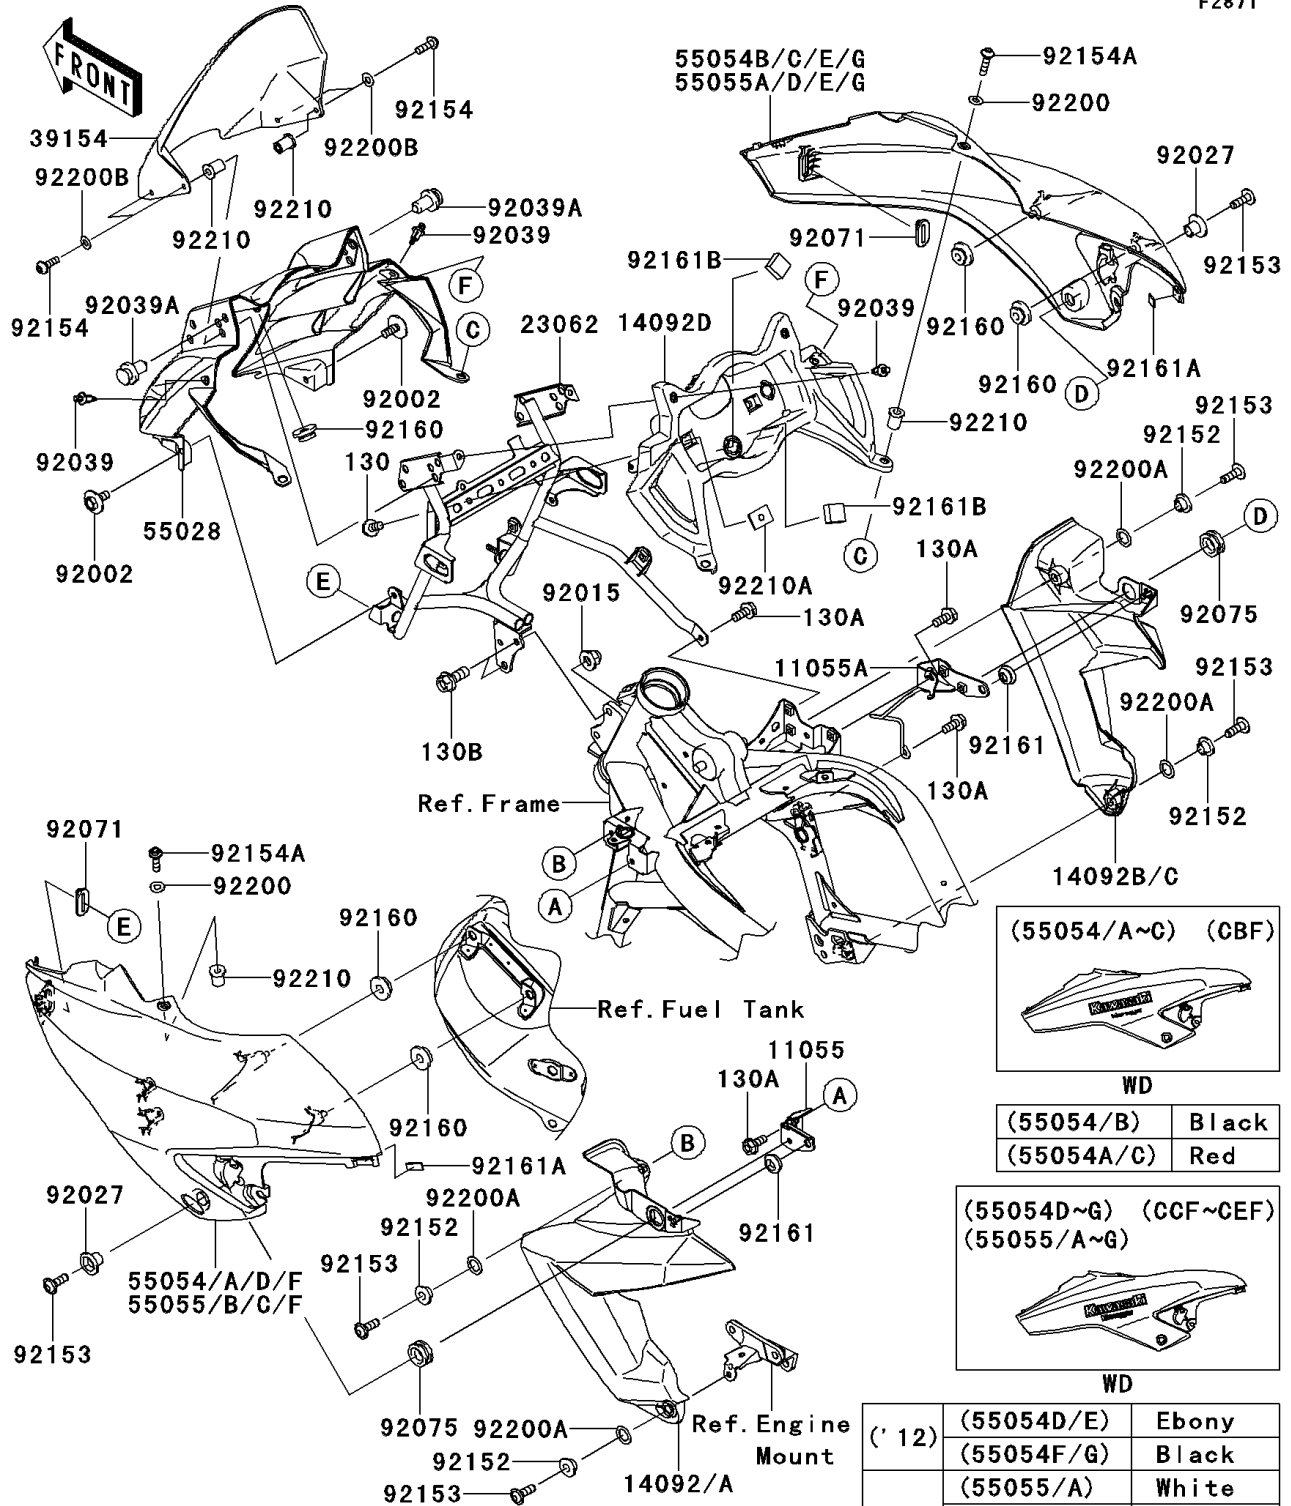

2011 VERSYS PARTS DIAGRAM

Cowling

F2871

WD

(55054/B)	Black
(55054A/C)	Red

WD

(' 12)	(55054D/E)	Ebony
	(55054F/G)	Black
(' 13)	(55055/A)	White
	(55055B/D)	Gray
(' 14)	(55055C/E)	Blue
	(55055F/G)	Black

2011 VERSYS PARTS LIST

Cowling

ITEM NAME	PART NUMBER	QUANTITY
BRACKET,COWLING,LH (Ref # 11055)	11055-1887	1
BRACKET,COWLING,RH (Ref # 11055A)	11055-1888	1
COVER,RADIATOR,LH,P.SILVER (Ref # 14092A)	14092-0074-458	1
COVER,RADIATOR,RH,P.SILVER (Ref # 14092C)	14092-0075-458	1
COVER,METER (Ref # 14092D)	14092-0264	1
BRACKET-COMP,COWLING,CNT (Ref # 23062)	23062-0112	1
WINDSHIELD (Ref # 39154)	39154-0053	1
COWLING,UPP (Ref # 55028)	55028-0309	1
COWLING,SIDE,LH,M.I.RED (Ref # 55054A)	55054-5101-35D	1
COWLING,SIDE,RH,M.I.RED (Ref # 55054C)	55054-5102-35D	1
BOLT-FLANGED,6X12 (Ref # 130)	130BA0612	1
BOLT-FLANGED,6X14 (Ref # 130A)	130BA0614	1
BOLT-FLANGED,8X20 (Ref # 130B)	130BA0820	1
BOLT,6X16 (Ref # 92002)	92002-1188	1
NUT,CAP,8MM (Ref # 92015)	92015-1151	1
COLLAR,L=9.6 (Ref # 92027)	92027-1045	1
RIVET (Ref # 92039)	92039-0023	1
RIVET (Ref # 92039A)	92039-0098	1
GROMMET (Ref # 92071)	92071-0013	1
DAMPER (Ref # 92075)	92075-1634	1
COLLAR (Ref # 92152)	92152-1359	1
BOLT,6X18 (Ref # 92153)	92153-0478	1
BOLT,SOCKET,5X16 (Ref # 92154)	92154-0209	1
BOLT,SOCKET,5X20 (Ref # 92154A)	92154-0210	1
DAMPER (Ref # 92160)	92160-1613	1
DAMPER (Ref # 92161)	92161-0631	1
DAMPER (Ref # 92161A)	92161-0726	1
DAMPER,20X20X10 (Ref # 92161B)	92161-0835	1
WASHER,NYLONE,5.3X11.5X0.5 (Ref # 92200)	92200-0006	1

2011 VERSYS PARTS LIST

Cowling

ITEM NAME	PART NUMBER	QUANTITY
WASHER,10.4X15.9X0.5 (Ref # 92200A)	92200-0157	1
WASHER,NYLON,5.3X11.5X0.5 (Ref # 92200B)	92200-1480	1
NUT,WELL,5MM (Ref # 92210)	92210-0498	1
NUT,PLATE,6MM (Ref # 92210A)	92210-1352	1
COVER,RADIATOR,LH,F.S.BLACK (Ref # 14092)	14092-0074-18T	1
COVER,RADIATOR,RH,F.S.BLACK (Ref # 14092B)	14092-0075-18T	1
COWLING,SIDE,LH,M.S.BLACK (Ref # 55054)	55054-5101-15Z	1
COWLING,SIDE,RH,M.S.BLACK (Ref # 55054B)	55054-5102-15Z	1