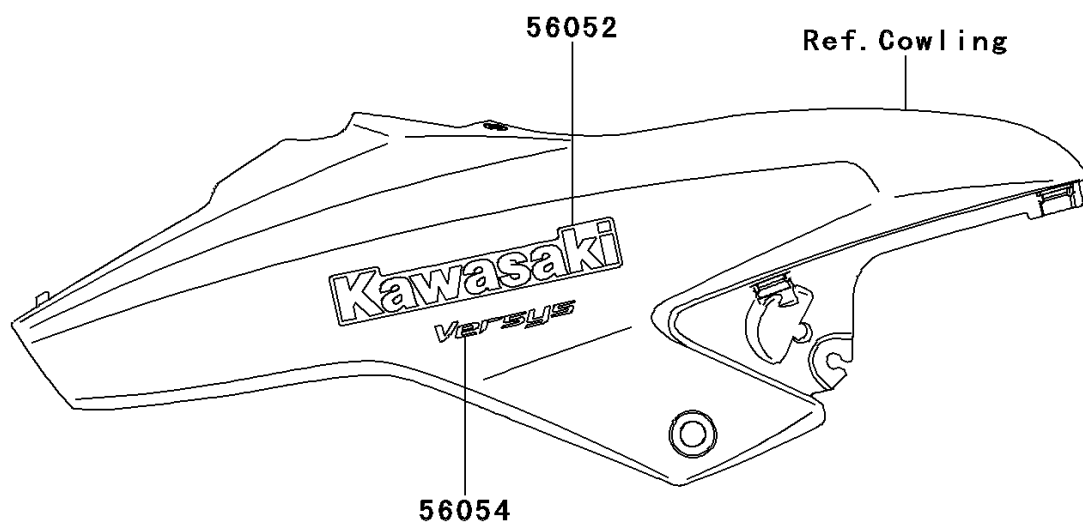

2011 VERSYS PARTS DIAGRAM

Decals(Red)/(Black)(CN)(CBF)

F2861

2011 VERSYS PARTS LIST

Decals(Red)/(Black)(CN)(CBF)

ITEM NAME	PART NUMBER	QUANTITY
MARK,UPP COWLING,KAWASAKI (Ref # 56052)	56052-1957	1
MARK,UPP COWLING,VERSYS (Ref # 56054)	56054-0604	1