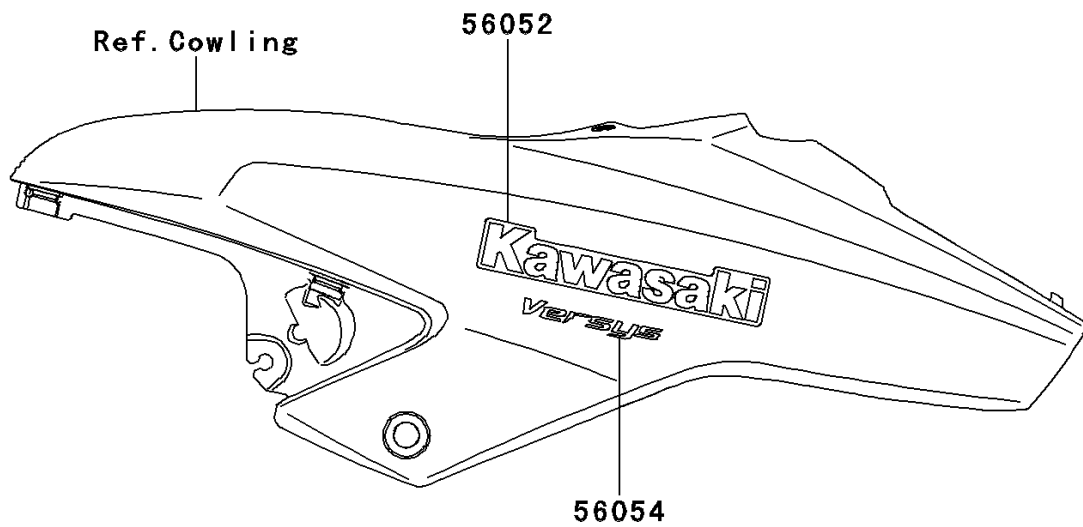

2011 VERSYS PARTS DIAGRAM

Decals(Red)/(Black)(CN)(CBF)

F2861

2011 VERSYS PARTS LIST

Decals(Red)/(Black)(CN)(CBF)

ITEM NAME	PART NUMBER	QUANTITY
MARK,UPP COWLING,KAWASAKI (Ref # 56052)	56052-1957	1
MARK,UPP COWLING,VERSYS (Ref # 56054)	56054-0604	1