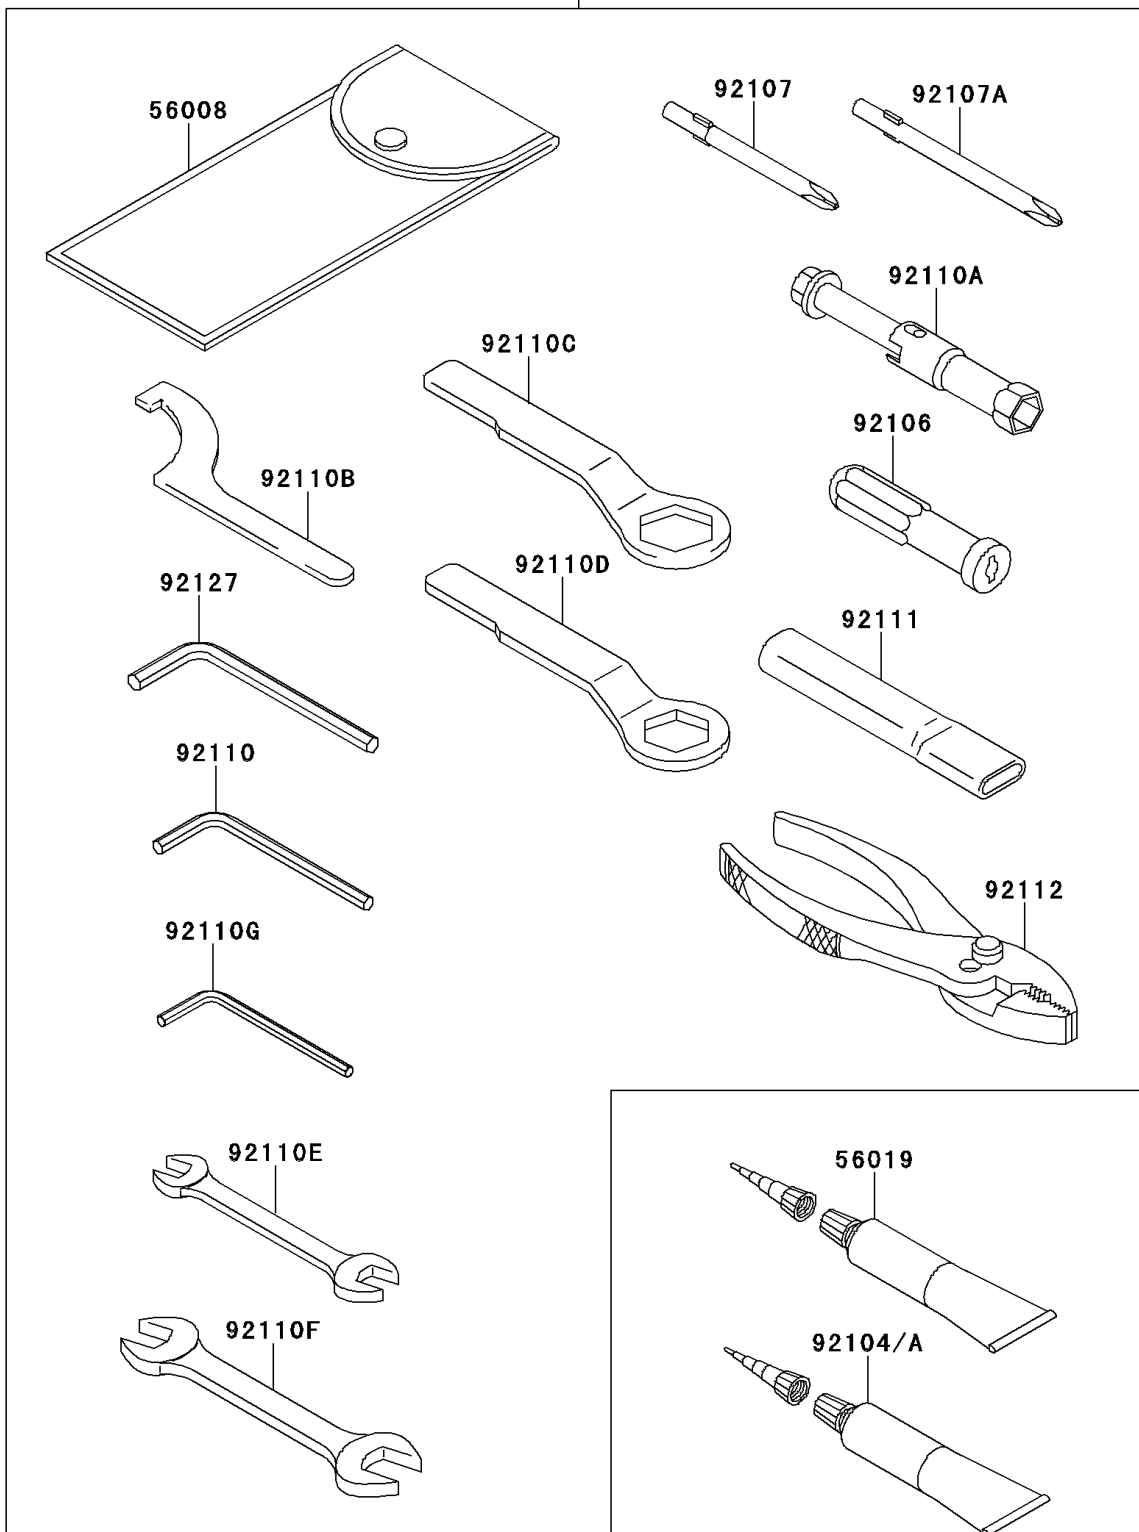

2011 VERSYS PARTS DIAGRAM

Owner's Tools

56007

F2810

2011 VERSYS PARTS LIST

Owner's Tools

ITEM NAME	PART NUMBER	QUANTITY
TOOL-KIT (Ref # 56007)	56007-0026	1
BAG,TOOL (Ref # 56008)	56008-1075	1
GASKET-LIQUID,TB1211,WHITE (Ref # 56019)	56019-120	1
GASKET-LIQUID,TB1211F,CLEAR (Ref # 92104)	92104-0004	1
GASKET-LIQUID,TB1216B,BLACK (Ref # 92104A)	92104-1064	1
GRIP-SCREW DRIVER (Ref # 92106)	92106-1001	1
TOOL-DRIVER,#3PHILLIPS (Ref # 92107)	92107-005	1
TOOL-DRIVER,#2PHILLIPS (Ref # 92107A)	92107-1053	1
TOOL-WRENCH,ALLEN,5MM (Ref # 92110)	92110-1015	1
TOOL-WRENCH,BOX,16MM (Ref # 92110A)	92110-1132	1
TOOL-WRENCH,HOOK (Ref # 92110B)	92110-1144	1
TOOL-WRENCH,BOX END,27MM (Ref # 92110C)	92110-1147	1
TOOL-WRENCH,BOX END,22MM (Ref # 92110D)	92110-1148	1
TOOL-WRENCH,OPEN END,10X12 (Ref # 92110E)	92110-1152	1
TOOL-WRENCH,OPEN END,14X17 (Ref # 92110F)	92110-1153	1
TOOL-WRENCH,ALLEN,4MM (Ref # 92110G)	92110-3703	1
TOOL-BAR,BOX END WRENCH (Ref # 92111)	92111-1051	1
TOOL-PLIERS (Ref # 92112)	92112-1001	1
TOOL-WRENCH,ALLEN,6MM (Ref # 92127)	92127-003	1