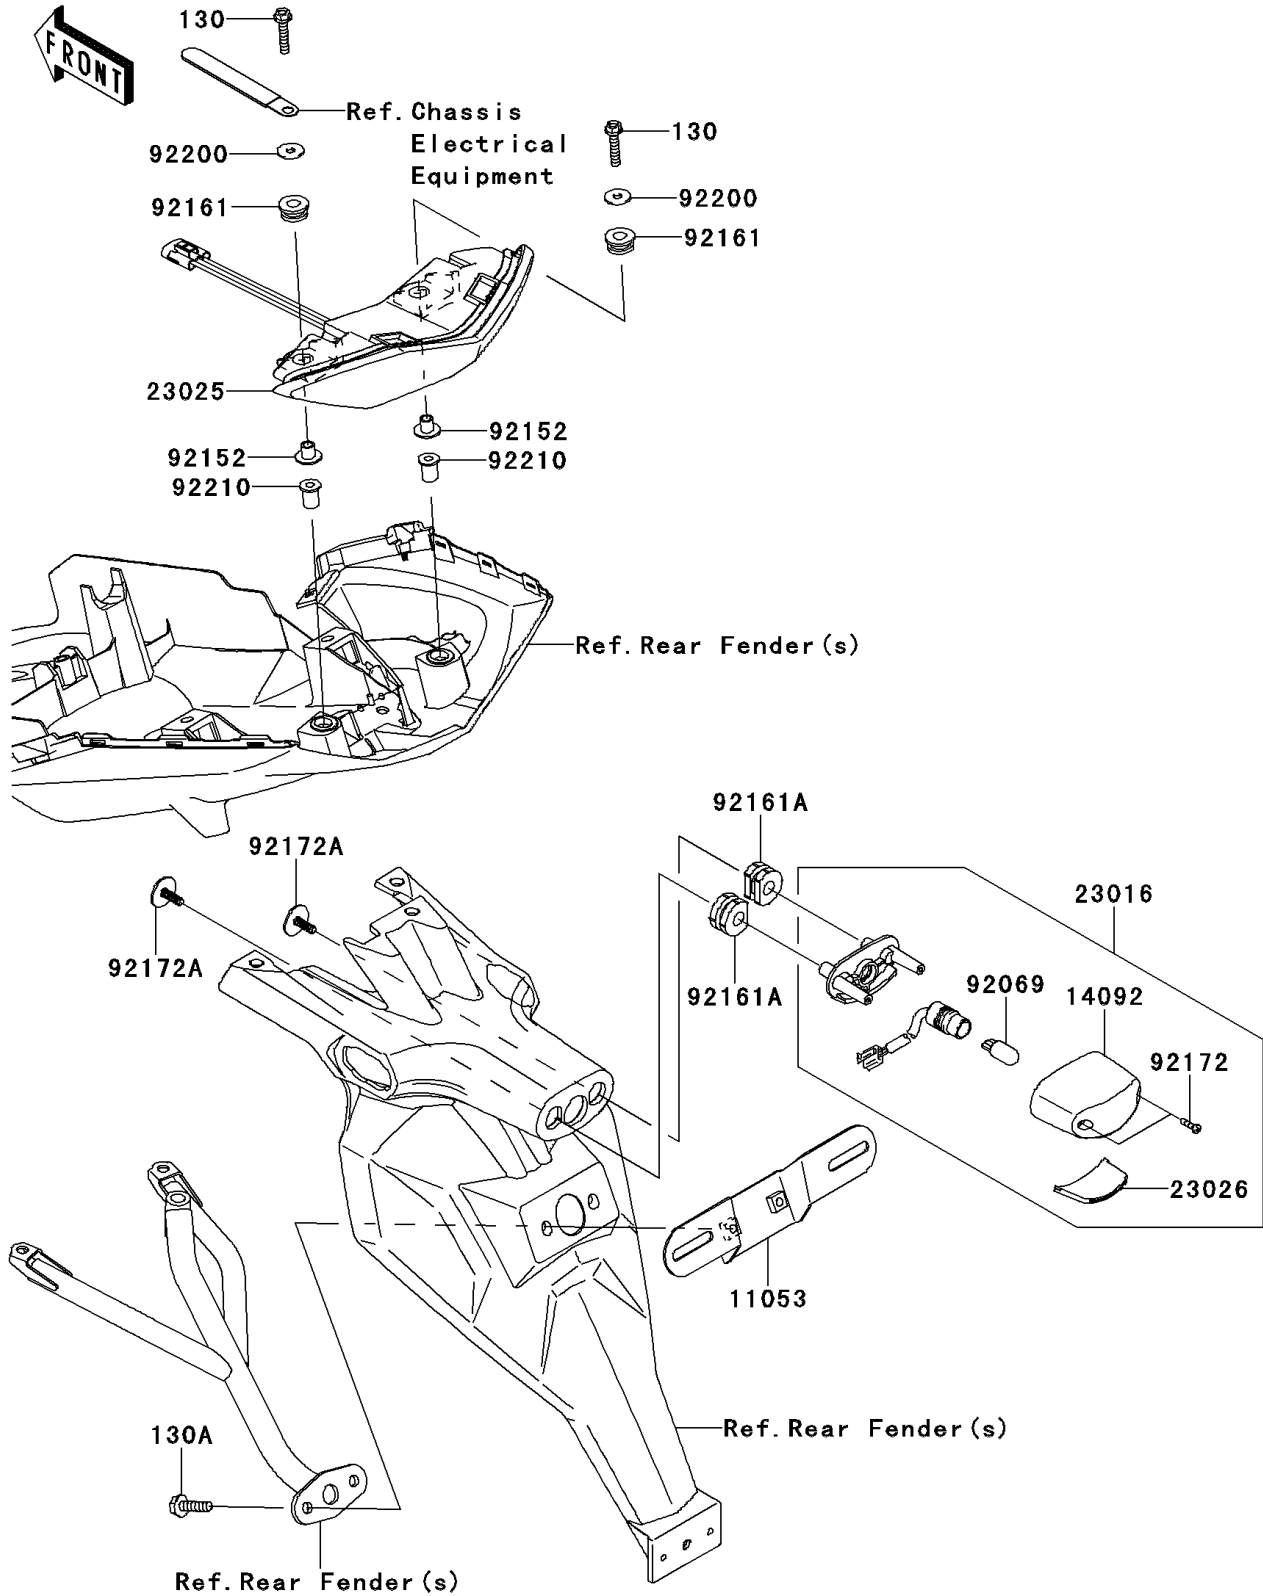

2011 VERSYS PARTS DIAGRAM

Taillight(s)

F2720

2011 VERSYS PARTS LIST

Taillight(s)

ITEM NAME	PART NUMBER	QUANTITY
BOLT-FLANGED,5X25 (Ref # 130)	130BA0525	1
BOLT-FLANGED,6X20 (Ref # 130A)	130BA0620	1
BRACKET,LICENSE (Ref # 11053)	11053-0400	1
COVER,LICENSE LAMP (Ref # 14092)	14092-0001	1
LAMP-ASSY,LICENSE (Ref # 23016)	23016-0043	1
LAMP-TAIL (Ref # 23025)	23025-0068	1
LENS,LICENSE LAMP (Ref # 23026)	23026-0015	1
BULB,12V 5W (Ref # 92069)	92069-1016	1
COLLAR (Ref # 92152)	92152-0092	1
DAMPER (Ref # 92161)	92161-0317	1
DAMPER (Ref # 92161A)	92161-0776	1
SCREW,TAPPING,2.9X13 (Ref # 92172)	92172-0343	1
SCREW,TAPTITE,5X16 (Ref # 92172A)	92172-0481	1
WASHER,5.2X16X1.2 (Ref # 92200)	92200-0583	1
NUT,WELL,5MM (Ref # 92210)	92210-0498	1