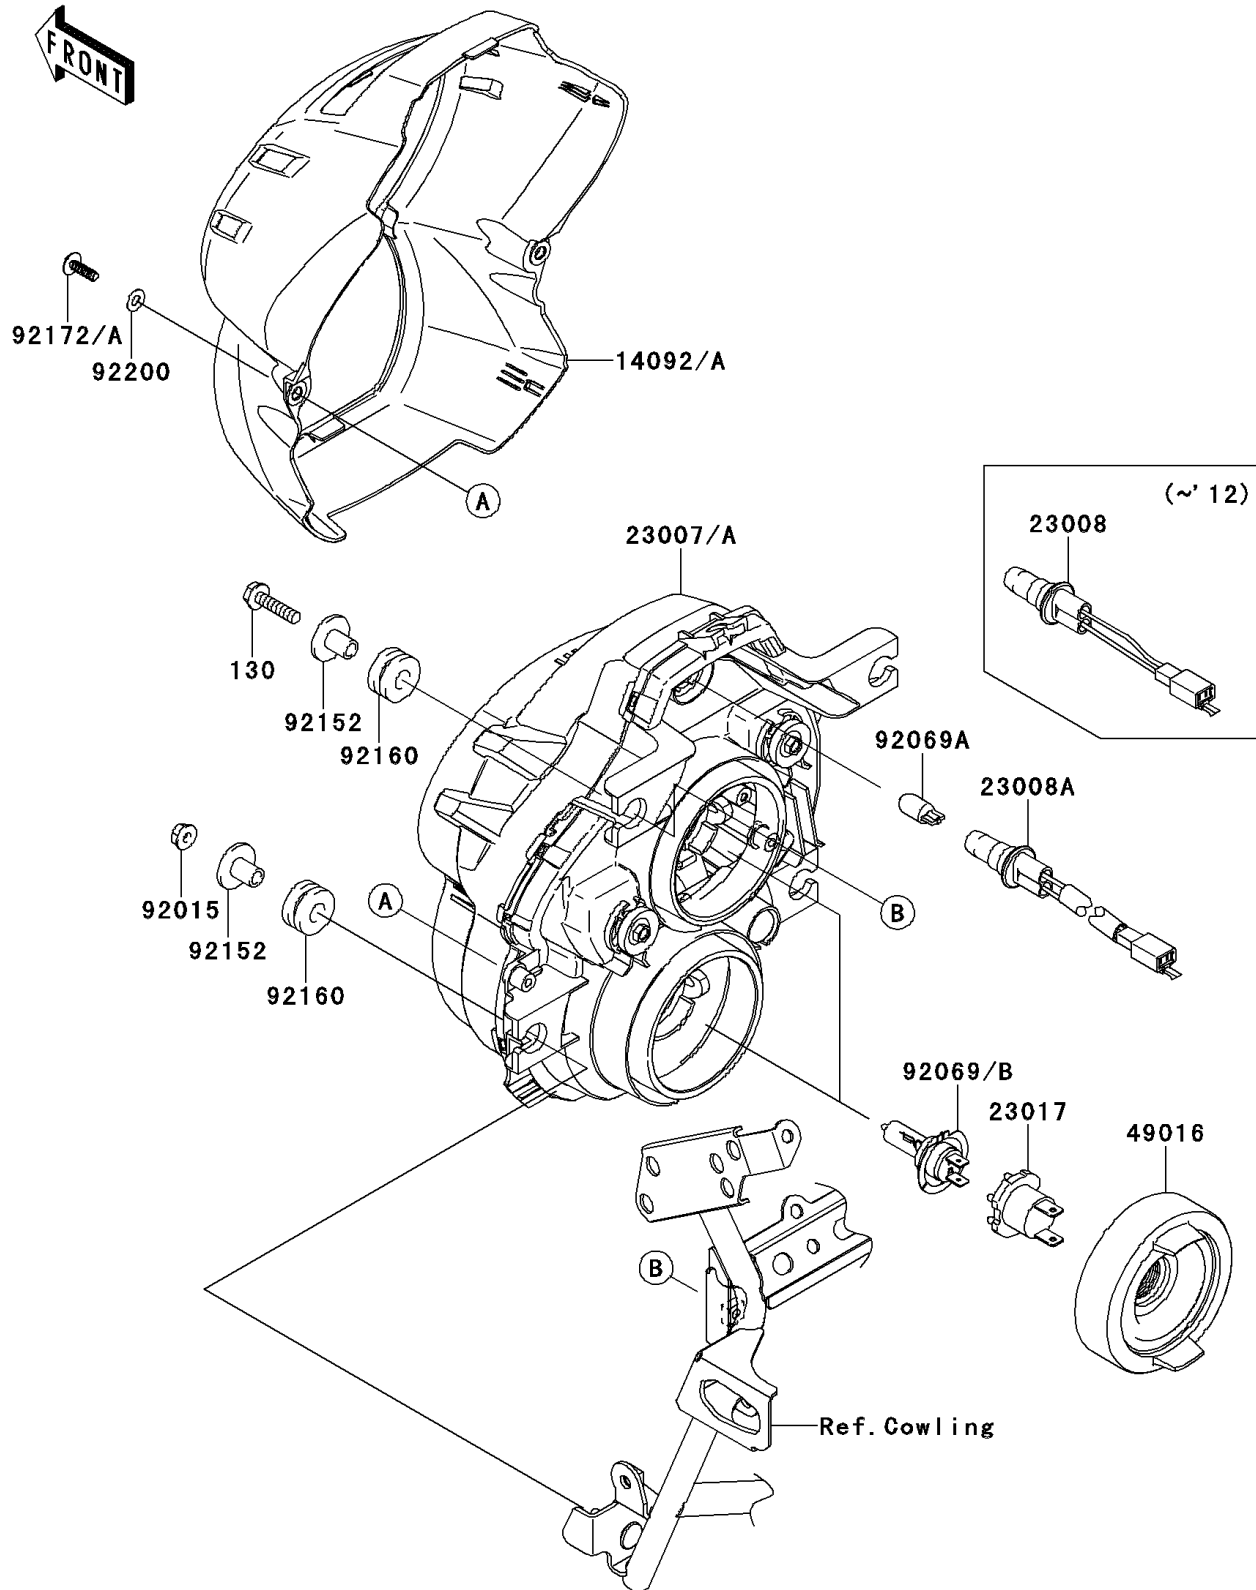

## 2011 VERSYS PARTS DIAGRAM

Headlight(s)

F2710

## 2011 VERSYS PARTS LIST

Headlight(s)

ITEM NAME	PART NUMBER	QUANTITY
BOLT-FLANGED,6X25 (Ref # 130)	130BA0625	1
COVER,HEAD LAMP,M.SILVER (Ref # 14092A)	14092-0073-27E	1
LENS-COMP,HEAD LAMP (Ref # 23007)	23007-0149	1
SOCKET-ASSY,CITY LIGHT (Ref # 23008)	23008-0120	1
SOCKET,HEAD LAMP (Ref # 23017)	23017-0003	1
COVER-SEAL,HEAD LAMP (Ref # 49016)	49016-0075	1
NUT,FLANGED,6MM,BLACK (Ref # 92015)	92015-1233	1
BULB,12V 5W (Ref # 92069A)	92069-1016	1
BULB,12V 55W,H7 (Ref # 92069B)	92069-1126	1
COLLAR (Ref # 92152)	92152-0048	1
DAMPER (Ref # 92160)	92160-1162	1
SCREW,TAPPING,5X16 (Ref # 92172)	92172-0175	1
WASHER,NYLON,5.3X11.5X0.5 (Ref # 92200)	92200-1480	1