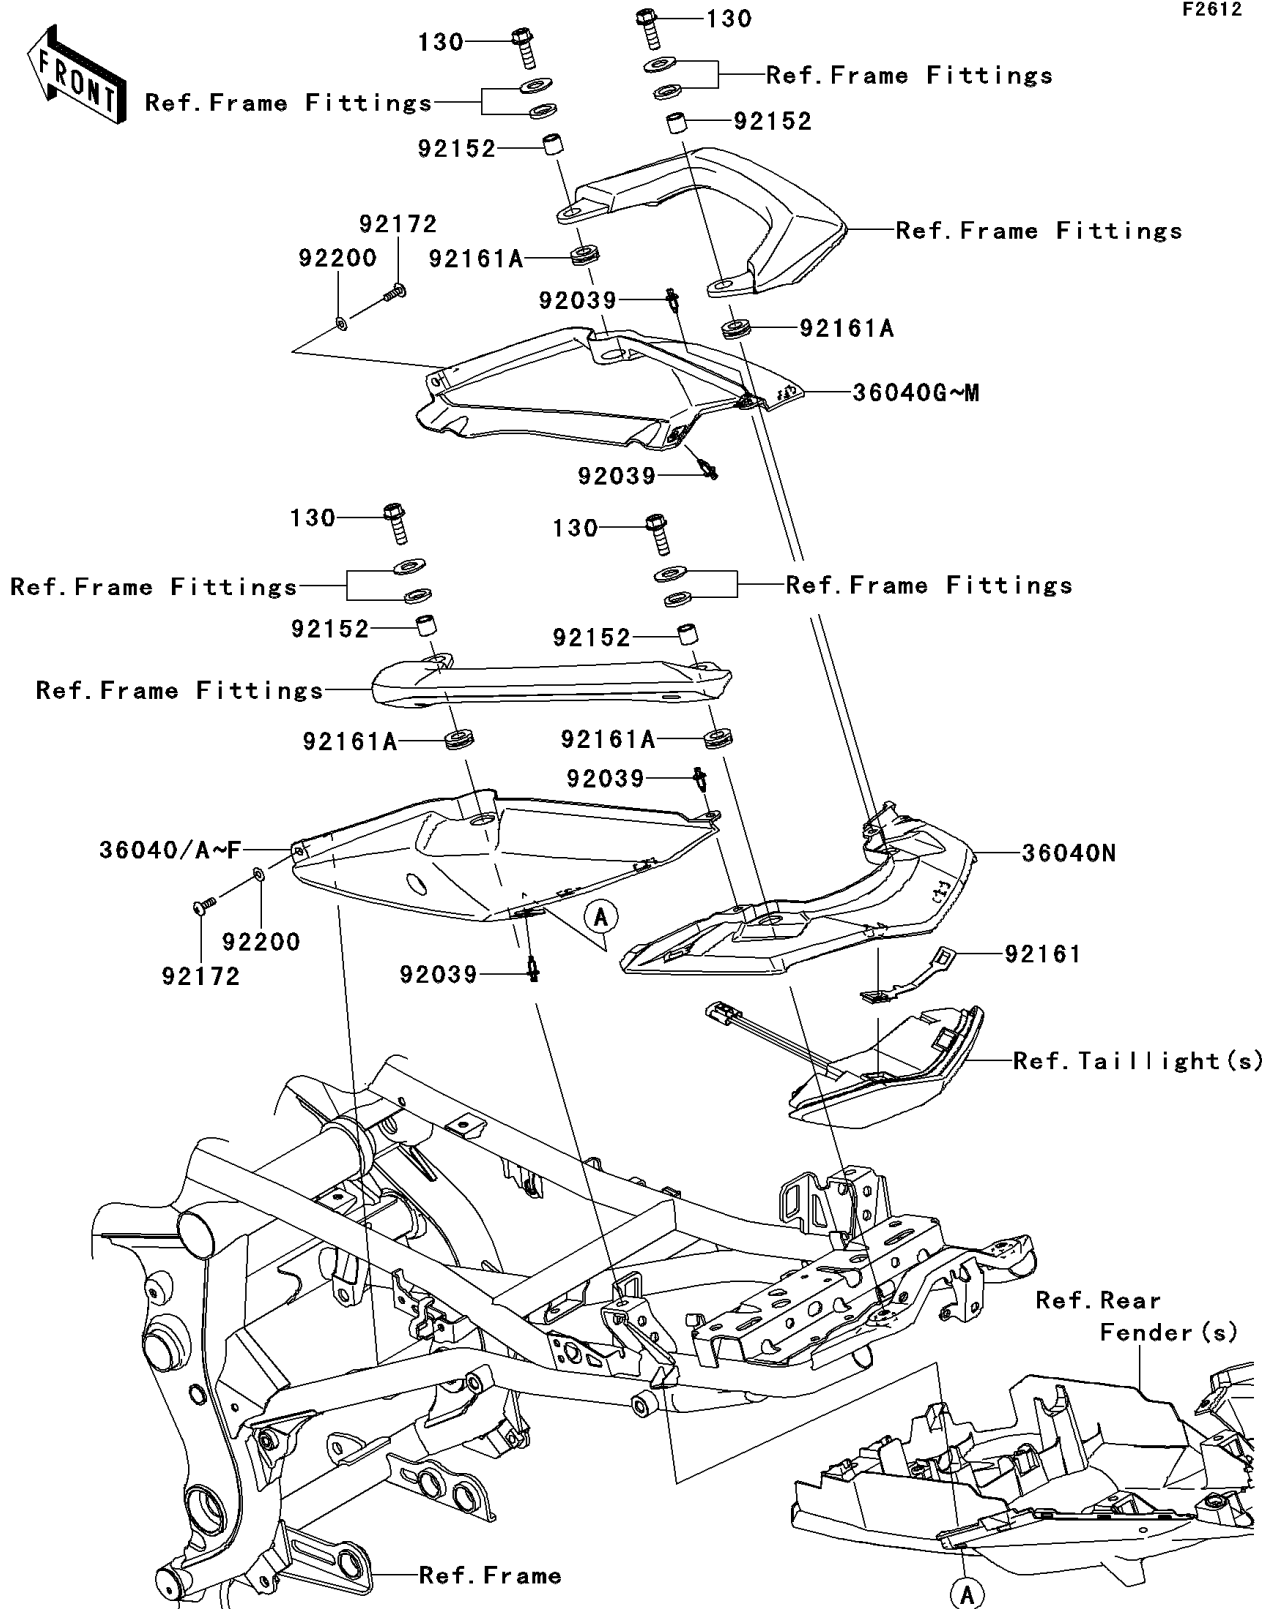

2011 VERSYS PARTS DIAGRAM

Seat Cover

F2612

2011 VERSYS PARTS LIST

Seat Cover

ITEM NAME	PART NUMBER	QUANTITY
BOLT-FLANGED,8X30 (Ref # 130)	130CA0830	1
COVER-TAIL,LH,M.I.RED (Ref # 36040C)	36040-0096-35D	1
COVER-TAIL,RH,M.I.RED (Ref # 36040J)	36040-0097-35D	1
COVER-TAIL,CNT (Ref # 36040N)	36040-0111	1
RIVET (Ref # 92039)	92039-0023	1
COLLAR,9.2X13.8X12.5 (Ref # 92152)	92152-0546	1
DAMPER,TAIL LAMP (Ref # 92161)	92161-0808	1
DAMPER (Ref # 92161A)	92161-0868	1
SCREW,5X16 (Ref # 92172)	92172-0322	1
WASHER,NYLON,5.3X11.5X0.5 (Ref # 92200)	92200-1480	1
COVER-TAIL,LH,M.S.BLACK (Ref # 36040B)	36040-0096-15Z	1
COVER-TAIL,RH,M.S.BLACK (Ref # 36040I)	36040-0097-15Z	1