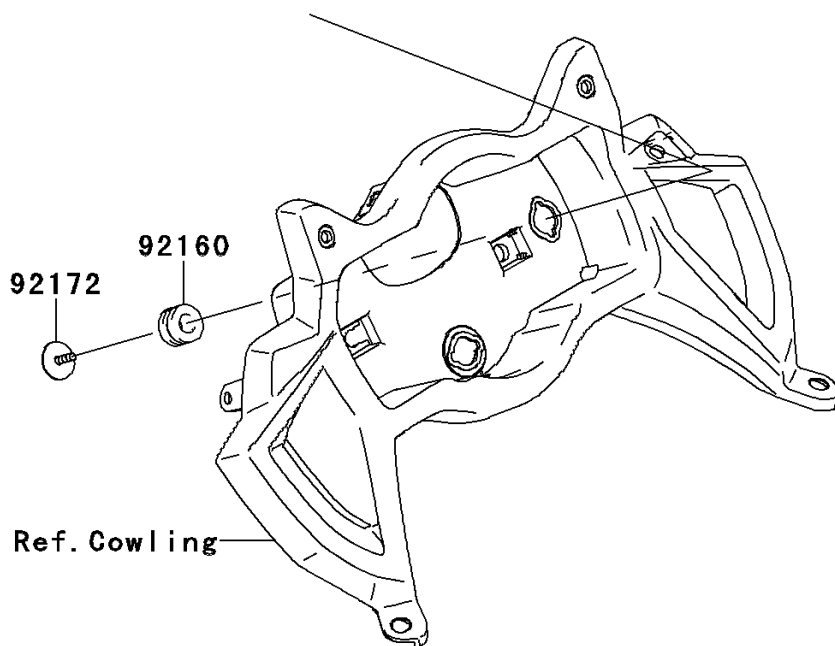

2011 VERSYS PARTS DIAGRAM

Meter(s)

F2530

2011 VERSYS PARTS LIST

Meter(s)

ITEM NAME	PART NUMBER	QUANTITY
COVER,METER,LWR (Ref # 14091)	14091-0864	1
COVER-METER CASE,UPP (Ref # 25023)	25023-0023	1
METER-ASSY,TACHO&LCD (Ref # 25031)	25031-0347	1
METER,TACHO&LCD (Ref # 28011)	28011-0175	1
SCREW,TAPPING,3X16 (Ref # 92009)	92009-1164	1
DAMPER (Ref # 92160)	92160-1167	1
SCREW,TAPPING,WP,5X14 (Ref # 92172)	92172-0441	1