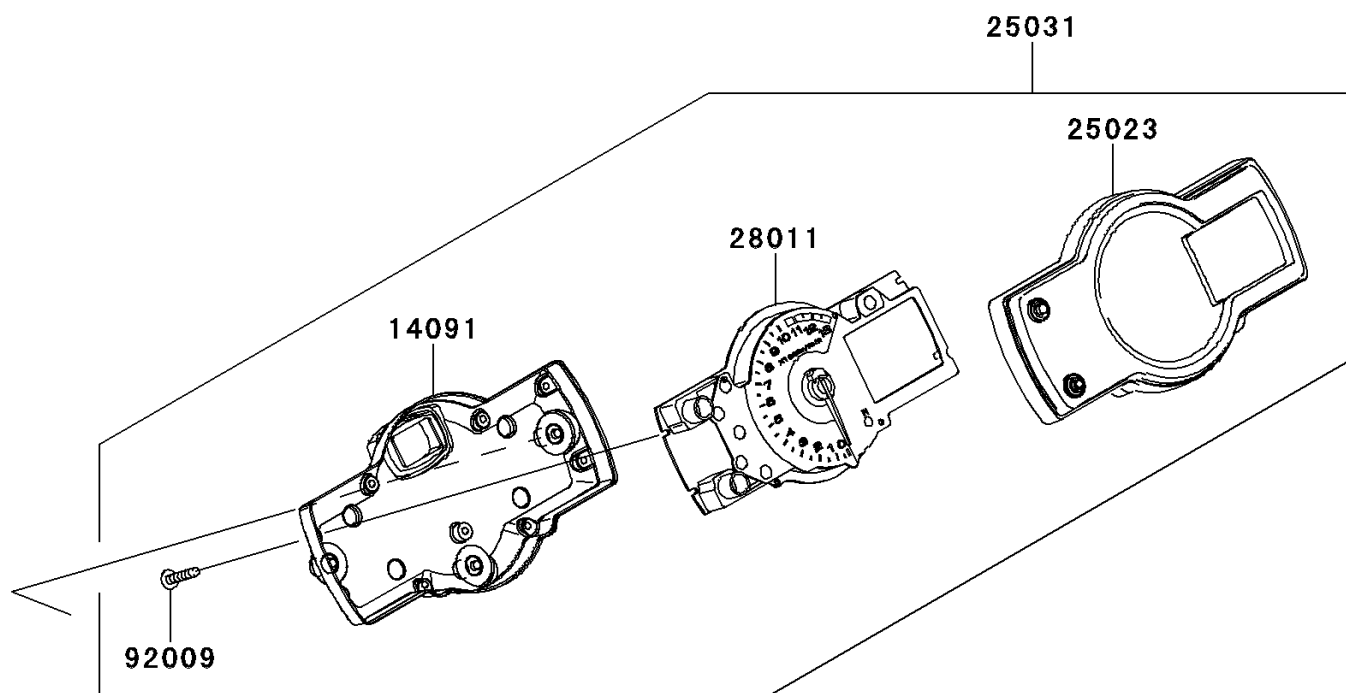

2011 VERSYS PARTS DIAGRAM

Meter(s)

F2530

2011 VERSYS PARTS LIST

Meter(s)

ITEM NAME	PART NUMBER	QUANTITY
COVER,METER,LWR (Ref # 14091)	14091-0864	1
COVER-METER CASE,UPP (Ref # 25023)	25023-0023	1
METER-ASSY,TACHO&LCD (Ref # 25031)	25031-0347	1
METER,TACHO&LCD (Ref # 28011)	28011-0175	1
SCREW,TAPPING,3X16 (Ref # 92009)	92009-1164	1
DAMPER (Ref # 92160)	92160-1167	1
SCREW,TAPPING,WP,5X14 (Ref # 92172)	92172-0441	1