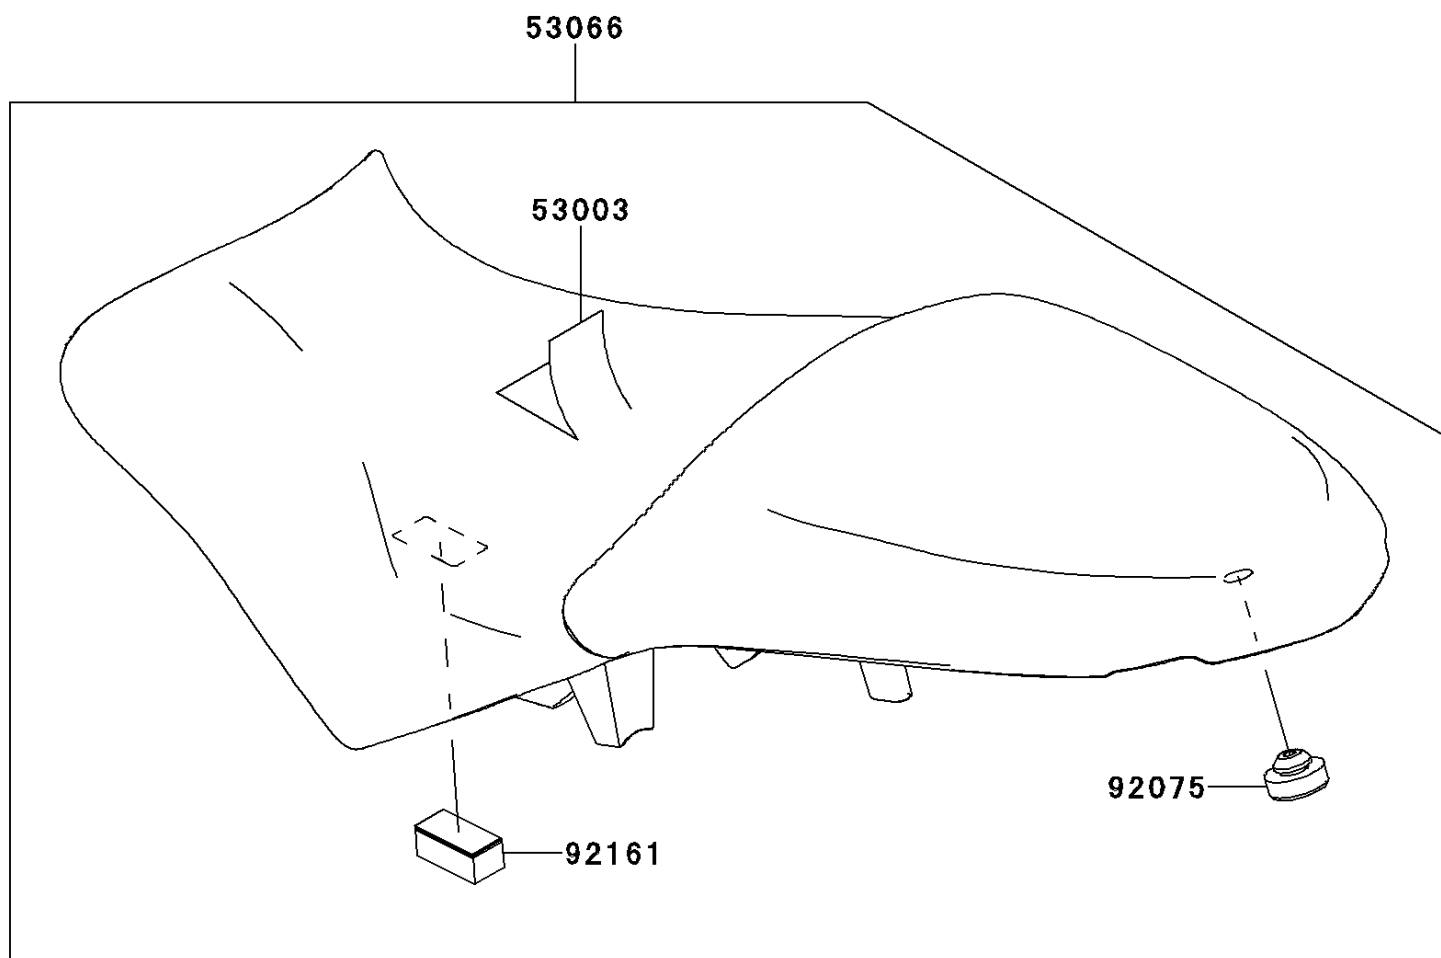

## 2011 VERSYS PARTS DIAGRAM

Seat

F2510

## 2011 VERSYS PARTS LIST

Seat

ITEM NAME	PART NUMBER	QUANTITY
LEATHER,SEAT,BLACK (Ref # 53003)	53003-0311-MA	1
SEAT-ASSY,DUAL,BLACK (Ref # 53066)	53066-0327-MA	1
DAMPER (Ref # 92075)	92075-1045	1
DAMPER,SEAT (Ref # 92161)	92161-1321	1