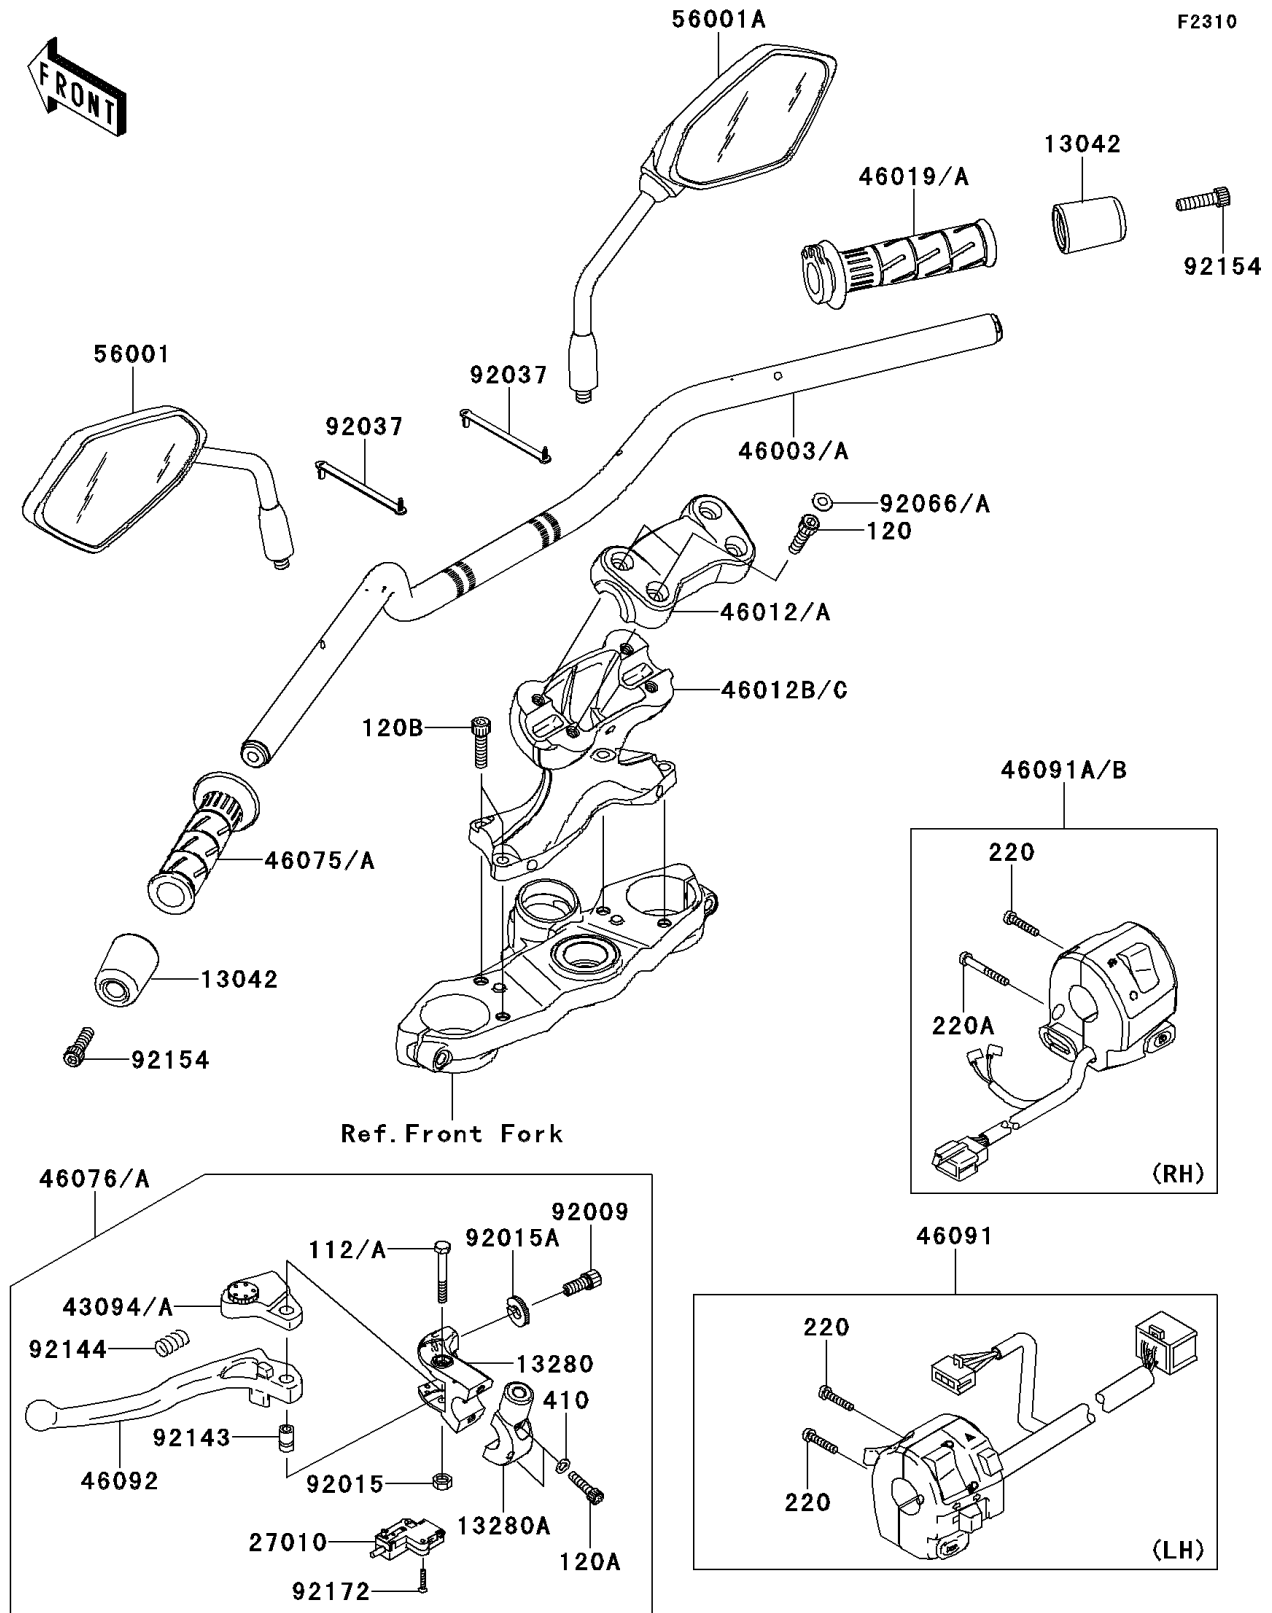

## 2011 VERSYS PARTS DIAGRAM

Handlebar

## 2011 VERSYS PARTS LIST

Handlebar

ITEM NAME	PART NUMBER	QUANTITY
BOLT-UPSET,6X45 (Ref # 112)	112AB0645	1
BOLT-SOCKET,8X30 (Ref # 120)	120CA0830	1
BOLT-SOCKET,6X25 (Ref # 120A)	120CB0625	1
BOLT-SOCKET,8X30 (Ref # 120B)	120CC0830	1
SCREW-PAN-CROS,5X25 (Ref # 220)	220AB0525	1
WEIGHT,HANDLE (Ref # 13042)	13042-5002	1
HOLDER,CLUTCH LEVER (Ref # 13280)	13280-0306	1
HOLDER,CLUTCH LEVER (Ref # 13280A)	13280-0307	1
SWITCH,CLUTCH,BLACK (Ref # 27010)	27010-1094	1
ADJUSTER,CLUTCH LEVER (Ref # 43094A)	43094-1053	1
HANDLE,F.P.SILVER (Ref # 46003)	46003-0167-10T	1
HOLDER-HANDLE,UPP,P.SILVER (Ref # 46012A)	46012-0029-458	1
HOLDER-HANDLE,LWR,P.SILVER (Ref # 46012C)	46012-0030-458	1
GRIP-ASSY,THROTTLE (Ref # 46019)	46019-0001	1
GRIP,HANDLE,LH (Ref # 46075A)	46075-1144	1
LEVER-ASSY-GRIP,CLUTCH (Ref # 46076)	46076-0052	1
HOUSING-ASSY-CONTROL,LH (Ref # 46091)	46091-0214	1
HOUSING-ASSY-CONTROL,RH (Ref # 46091A)	46091-0215	1
LEVER-GRIP,CLUTCH (Ref # 46092)	46092-0031	1
MIRROR-ASSY,LH (Ref # 56001)	56001-0194	1
MIRROR-ASSY,RH (Ref # 56001A)	56001-0195	1
SCREW,CABLE ADJUST,8MM,BLACK (Ref # 92009)	92009-1134	1
NUT,LOCK,6MM,BLACK (Ref # 92015)	92015-1191	1
NUT,CABLE ADJUST LOCK,8MM,BLK (Ref # 92015A)	92015-1197	1
CLAMP,SPEED,L=80.5 (Ref # 92037)	92037-1903	1
PLUG (Ref # 92066A)	92066-1281	1
COLLAR (Ref # 92143)	92143-1379	1
SPRING (Ref # 92144)	92144-1467	1
BOLT,SOCKET,8X30 (Ref # 92154)	92154-0440	1

## 2011 VERSYS PARTS LIST

Handlebar

ITEM NAME	PART NUMBER	QUANTITY
SCREW,3X16 (Ref # 92172)	92172-0183	1
SCREW-PAN-CROS,5X40 (Ref # 220A)	220AB0540	1
WASHER-PLAIN-SMALL,6MM (Ref # 410)	410AB0600	1