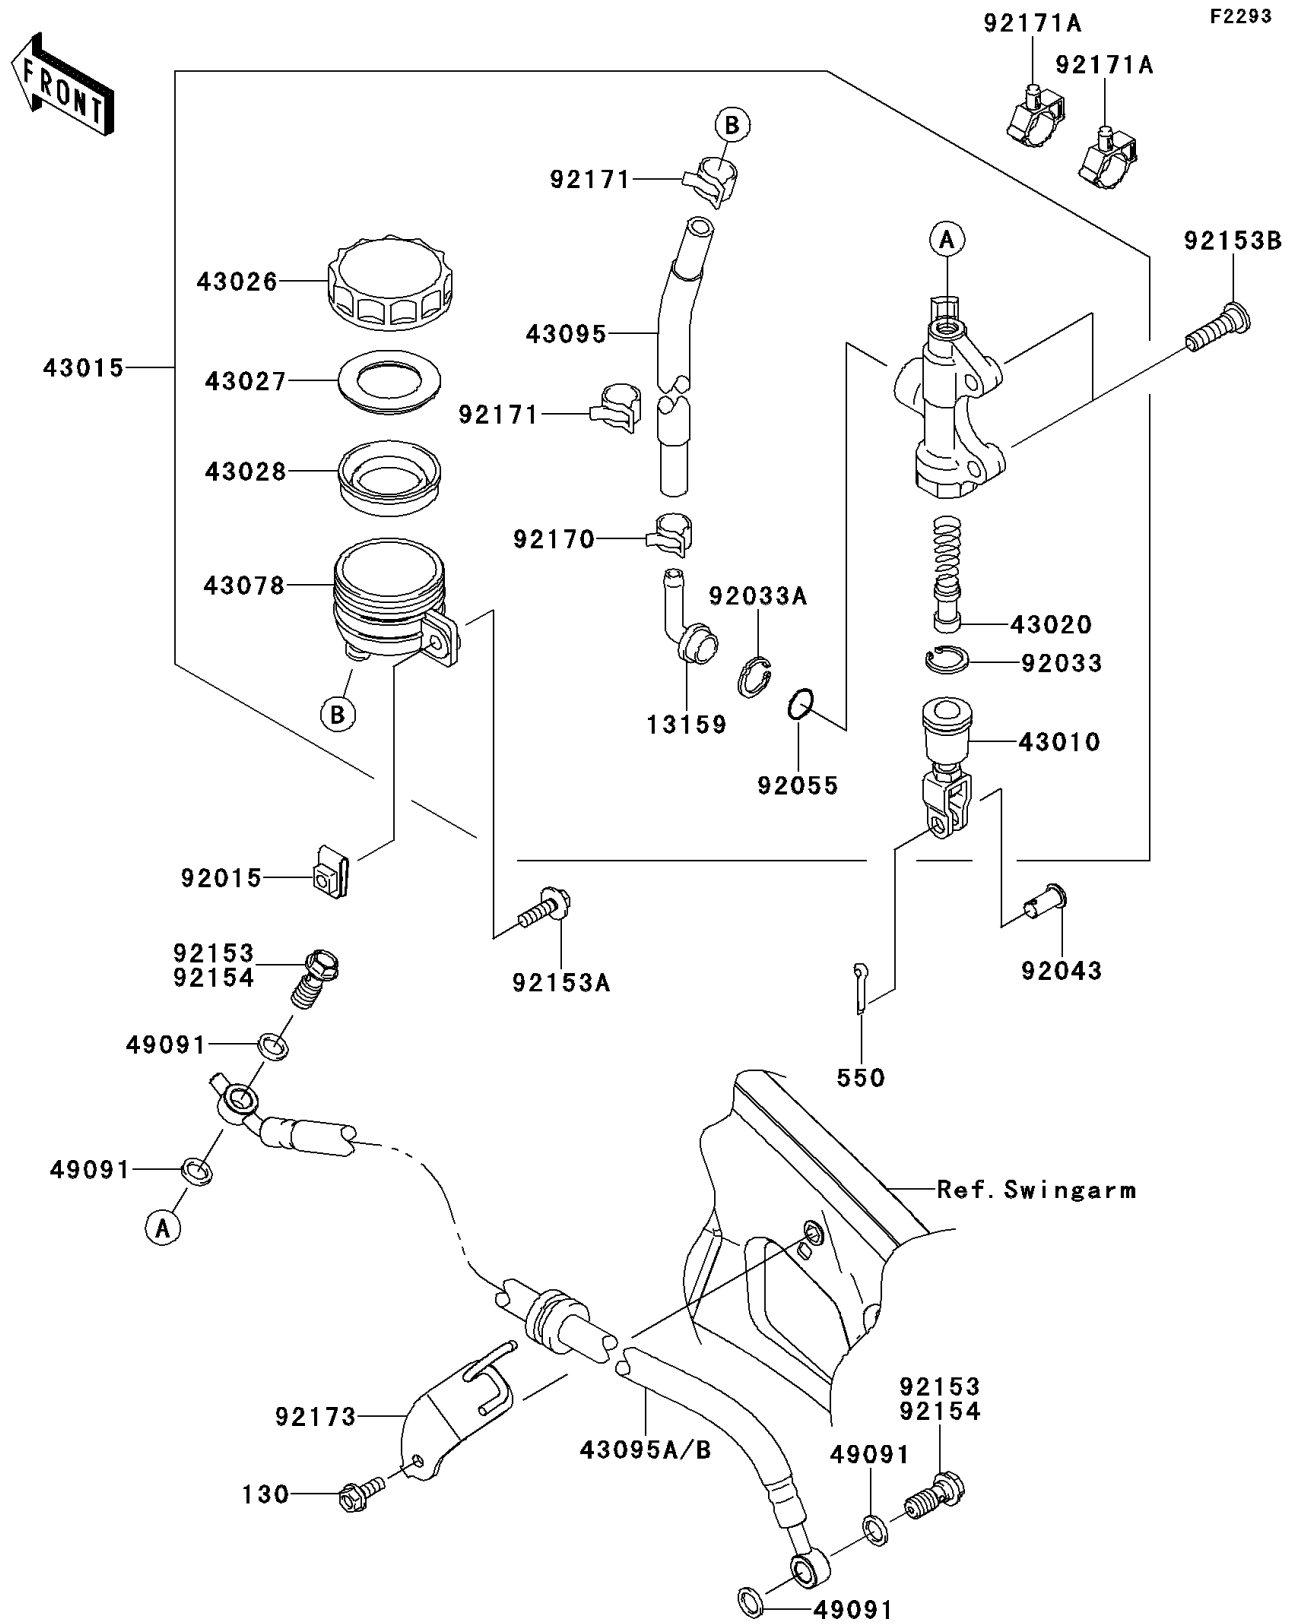

2011 VERSYS PARTS DIAGRAM

Rear Master Cylinder

2011 VERSYS PARTS LIST

Rear Master Cylinder

ITEM NAME	PART NUMBER	QUANTITY
BOLT-FLANGED,6X16 (Ref # 130)	130BB0616	1
PIN-COTTER,2.0X15 (Ref # 550)	550AA2015	1
CONNECTOR (Ref # 13159)	13159-1056	1
ROD-ASSY-BRAKE (Ref # 43010)	43010-1074	1
CYLINDER-ASSY-MASTER,RR (Ref # 43015)	43015-0068	1
PISTON-COMP-BRAKE (Ref # 43020)	43020-1094	1
CAP-BRAKE (Ref # 43026)	43026-1051	1
PLATE-DIAPHRAGM (Ref # 43027)	43027-1051	1
DIAPHRAGM,MASTER CYLINDER (Ref # 43028)	43028-1057	1
RESERVOIR,RR MASTER CYLINDER (Ref # 43078)	43078-1082	1
HOSE-BRAKE,RR MASTER CYLINDER (Ref # 43095)	43095-0193	1
HOSE-BRAKE,RR,519MM (Ref # 43095A)	43095-0602	1
WASHER-SEAL,10.1X14.5X1.5 (Ref # 49091)	49091-0001	1
NUT,6MM (Ref # 92015)	92015-1602	1
RING-SNAP,20.9X24.6X1.2 (Ref # 92033)	92033-0079	1
RING-SNAP,20.5MM (Ref # 92033A)	92033-1186	1
PIN (Ref # 92043)	92043-0182	1
RING-O,MASTER CYLINDER (Ref # 92055)	92055-1251	1
BOLT,OIL,L=23 (Ref # 92153)	92153-0627	1
BOLT,6X22 (Ref # 92153A)	92153-0725	1
BOLT,SOCKET,8X30 (Ref # 92153B)	92153-1624	1
CLAMP,HOSE (Ref # 92170)	92170-1091	1
CLAMP,HOSE (Ref # 92171)	92171-0463	1
CLAMP (Ref # 92171A)	92171-0955	1
CLAMP,BRAKE HOSE (Ref # 92173)	92173-0128	1