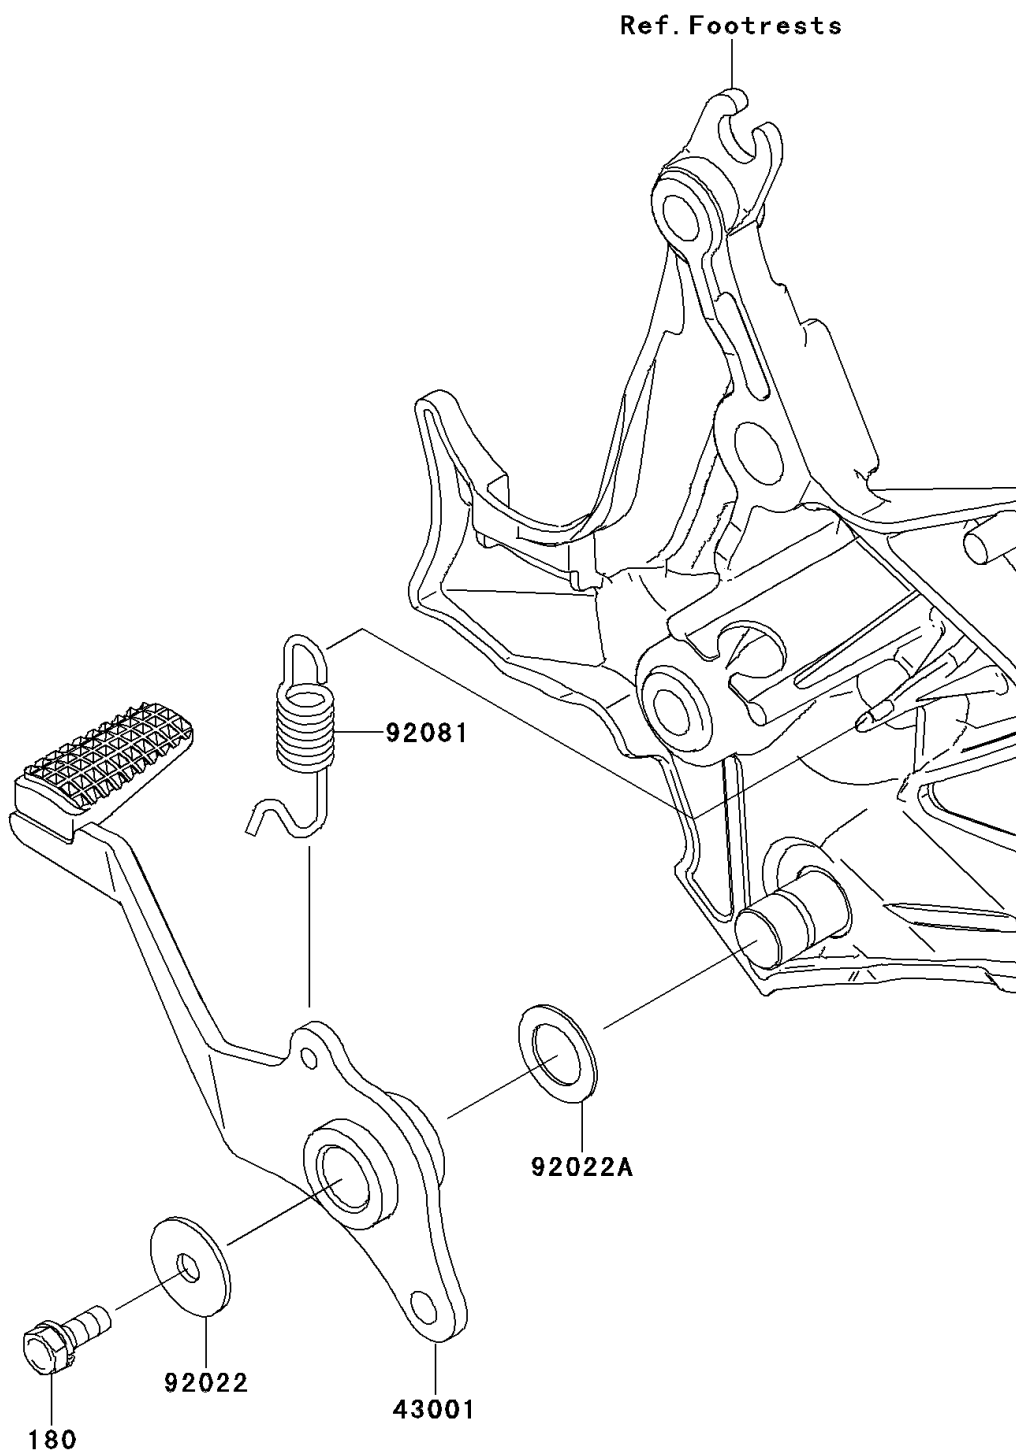

## 2011 VERSYS PARTS DIAGRAM

Brake Pedal

F2260

## 2011 VERSYS PARTS LIST

Brake Pedal

ITEM NAME	PART NUMBER	QUANTITY
BOLT-UPSET-WS,6X16 (Ref # 180)	180AA0616	1
LEVER-BRAKE,PEDAL (Ref # 43001)	43001-0128	1
WASHER,7X24X1.6 (Ref # 92022)	92022-228	1
WASHER,15.3X24X1 (Ref # 92022A)	92022-326	1
SPRING,BRAKE PEDAL (Ref # 92081)	92081-1833	1