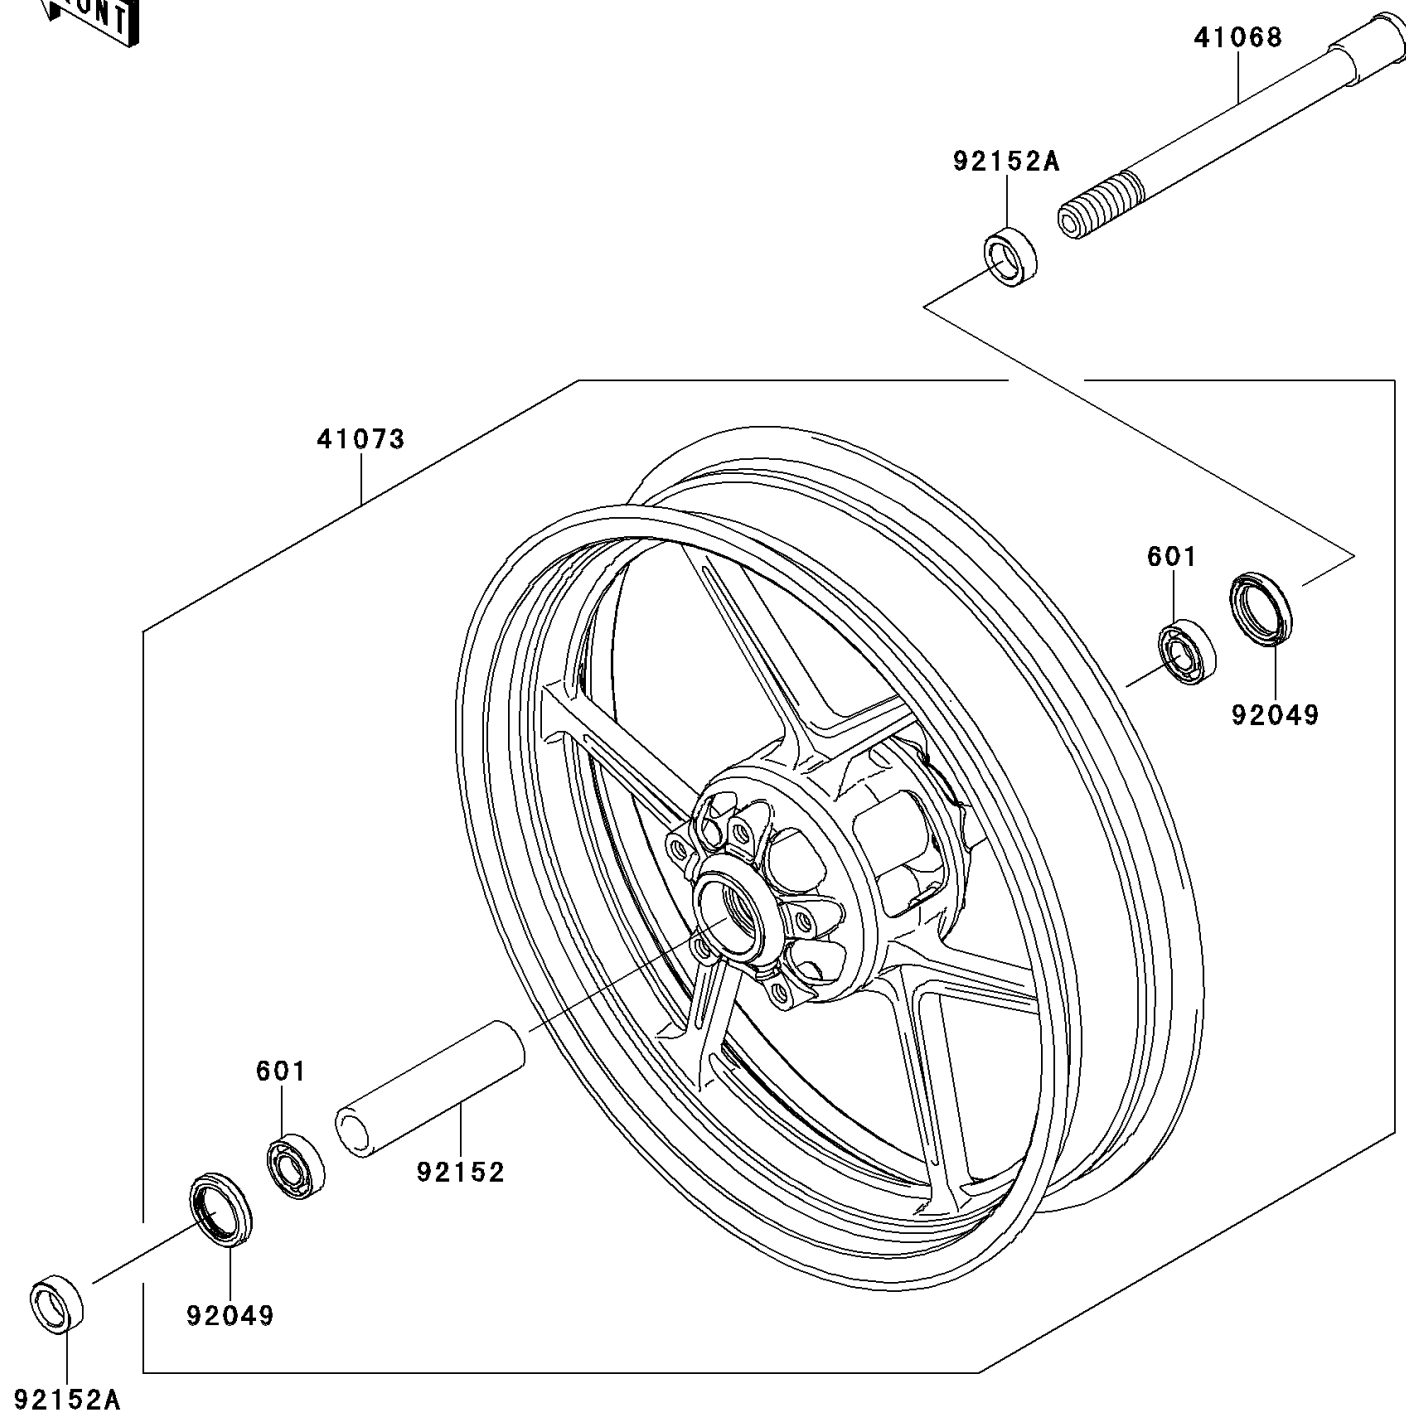

## 2011 VERSYS PARTS DIAGRAM

Front Hub

F2230

## 2011 VERSYS PARTS LIST

Front Hub

| ITEM NAME                           | PART NUMBER   | QUANTITY |
|-------------------------------------|---------------|----------|
| BEARING-BALL,#6004UUC3 (Ref # 601)  | 601B6004UU    | 1        |
| AXLE,FR (Ref # 41068)               | 41068-0038    | 1        |
| WHEEL-ASSY,FR,G.BLACK (Ref # 41073) | 41073-0154-QT | 1        |
| SEAL-OIL,BJN30427 (Ref # 92049)     | 92049-0130    | 1        |
| COLLAR,FR HUB,L=115 (Ref # 92152)   | 92152-0087    | 1        |
| COLLAR,20X30X11 (Ref # 92152A)      | 92152-0828    | 1        |