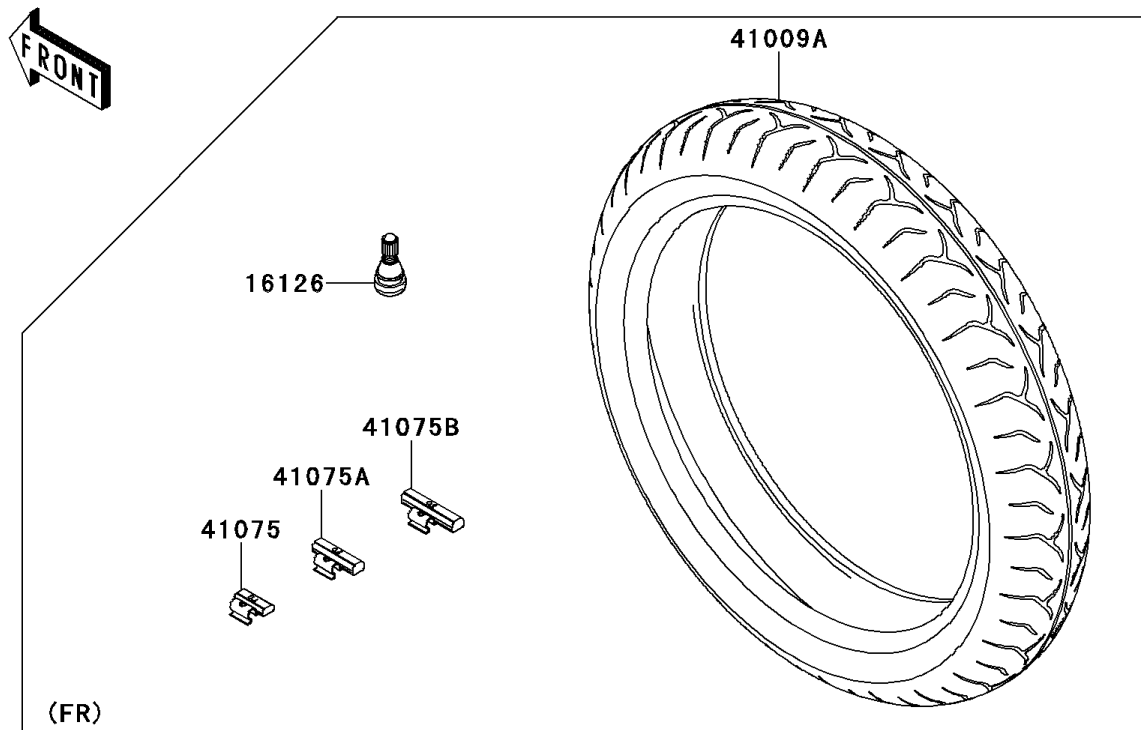

2011 VERSYS PARTS DIAGRAM

Wheels/Tires

F2210

2011 VERSYS PARTS LIST

Wheels/Tires

ITEM NAME	PART NUMBER	QUANTITY
VALVE,TIRE (Ref # 16126)	16126-1140	1
TIRE,RR,160/60ZR17(69W),D221G (Ref # 41009)	41009-0129	1
TIRE,FR,120/70ZR17(58W),D221FA (Ref # 41009A)	41009-0277	1
BALANCER-WHEEL,10G,SILVER (Ref # 41075)	41075-0007	1
BALANCER-WHEEL,20G,SILVER (Ref # 41075A)	41075-0008	1
BALANCER-WHEEL,30G,SILVER (Ref # 41075B)	41075-0009	1