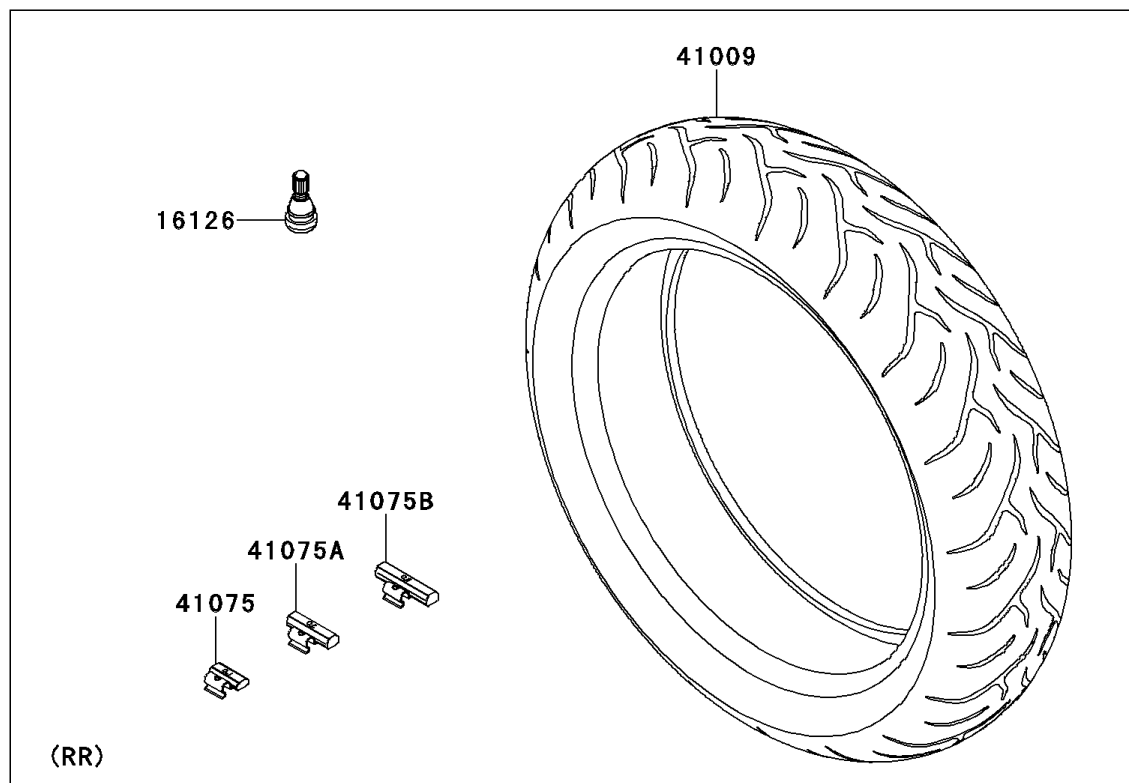

2011 VERSYS PARTS DIAGRAM

Wheels/Tires

F2210

2011 VERSYS PARTS LIST

Wheels/Tires

ITEM NAME	PART NUMBER	QUANTITY
VALVE,TIRE (Ref # 16126)	16126-1140	1
TIRE,RR,160/60ZR17(69W),D221G (Ref # 41009)	41009-0129	1
TIRE,FR,120/70ZR17(58W),D221FA (Ref # 41009A)	41009-0277	1
BALANCER-WHEEL,10G,SILVER (Ref # 41075)	41075-0007	1
BALANCER-WHEEL,20G,SILVER (Ref # 41075A)	41075-0008	1
BALANCER-WHEEL,30G,SILVER (Ref # 41075B)	41075-0009	1