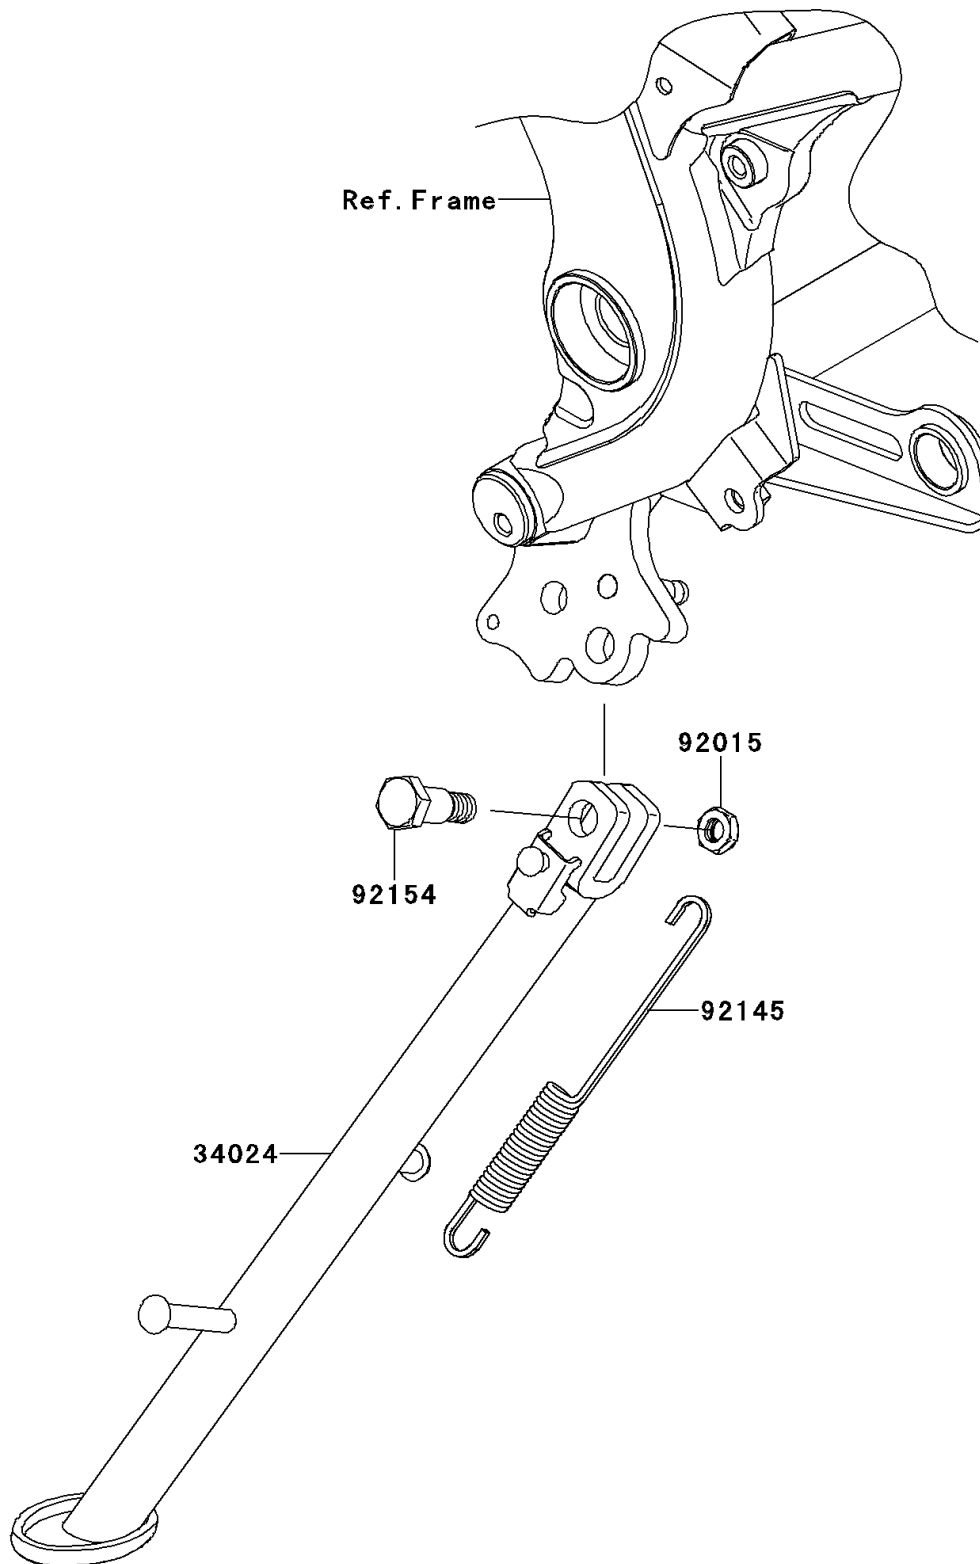

2011 VERSYS PARTS DIAGRAM

Stand(s)

F2190

2011 VERSYS PARTS LIST

Stand(s)

ITEM NAME	PART NUMBER	QUANTITY
STAND-SIDE (Ref # 34024)	34024-0101	1
NUT,LOCK,10MM,BLACK (Ref # 92015)	92015-1188	1
SPRING,SIDE STAND (Ref # 92145)	92145-0813	1
BOLT,10X32.5 (Ref # 92154)	92154-0437	1