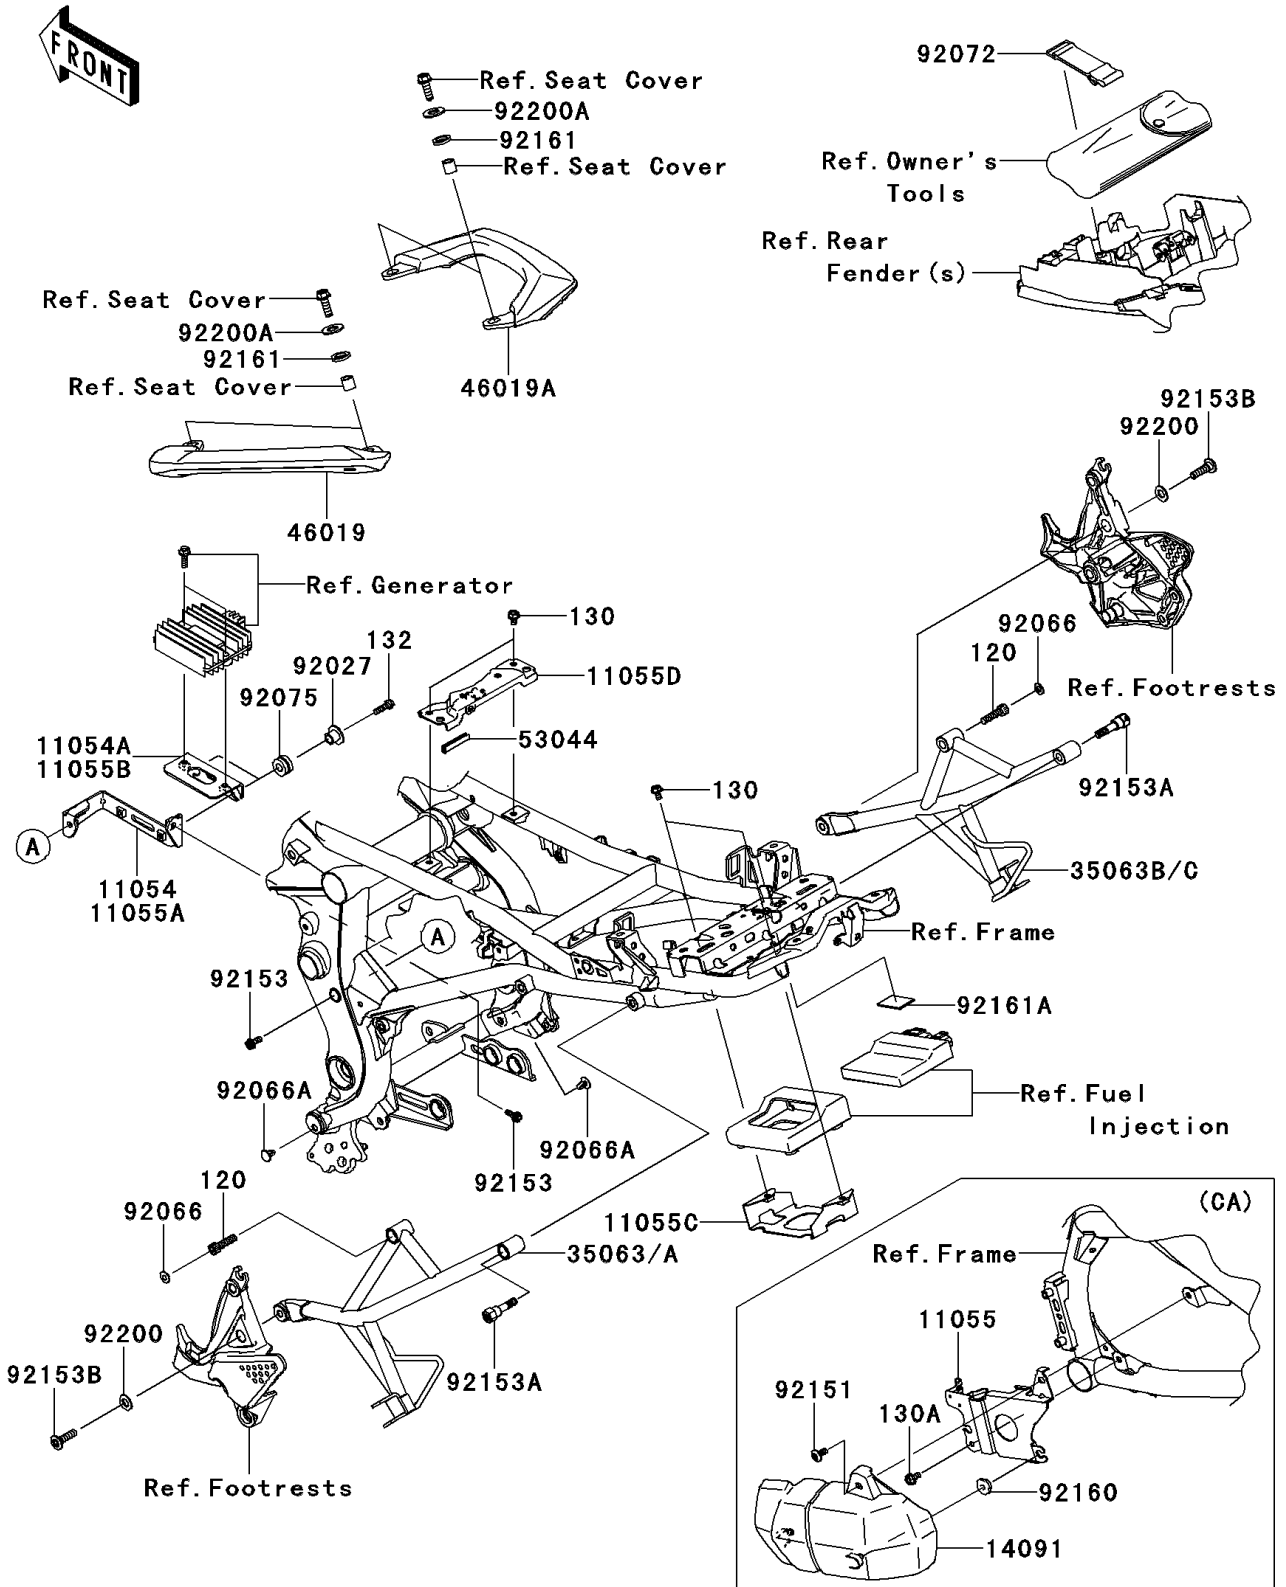

## 2011 VERSYS PARTS DIAGRAM

Frame Fittings

F2131

## 2011 VERSYS PARTS LIST

### Frame Fittings

ITEM NAME	PART NUMBER	QUANTITY
BOLT-SOCKET,8X30 (Ref # 120)	120CA0830	1
BOLT-FLANGED,6X10 (Ref # 130)	130BA0610	1
BOLT-FLANGED-SMALL,6X22 (Ref # 132)	132BB0622	1
BRACKET,REGULATOR (Ref # 11054)	11054-1283	1
BRACKET,REGULATOR (Ref # 11054A)	11054-1284	1
BRACKET,ECU (Ref # 11055C)	11055-1872	1
BRACKET,FUEL TANK (Ref # 11055D)	11055-1929	1
STAY,STEP,RR,LH,F.M.GRAY (Ref # 35063A)	35063-0728-26M	1
STAY,STEP,RR,RH,F.M.GRAY (Ref # 35063C)	35063-0729-26M	1
GRIP-ASSY,LH (Ref # 46019)	46019-0030	1
GRIP-ASSY,RH (Ref # 46019A)	46019-0031	1
TRIM,L=40 (Ref # 53044)	53044-1174	1
COLLAR,L=13.1,BLACK (Ref # 92027)	92027-1450	1
PLUG (Ref # 92066)	92066-0735	1
PLUG (Ref # 92066A)	92066-1103	1
BAND,TOOL (Ref # 92072)	92072-1176	1
DAMPER (Ref # 92075)	92075-209	1
BOLT,SOCKET,6X16 (Ref # 92153)	92153-1517	1
BOLT (Ref # 92153A)	92153-1532	1
BOLT,SOCKET,8X30 (Ref # 92153B)	92153-1630	1
DAMPER,14X22X3 (Ref # 92161)	92161-0867	1
DAMPER,25X40X2 (Ref # 92161A)	92161-1627	1
WASHER,10.2X20X1.6 (Ref # 92200)	92200-0328	1
WASHER,8.2X26X3.2 (Ref # 92200A)	92200-0568	1
BOLT-FLANGED,6X12 (Ref # 130A)	130BB0612	1
BRACKET,CANISTER (Ref # 11055)	11055-0586	1
COVER,CANISTER (Ref # 14091)	14091-1586	1
BOLT,SOCKET,6X14 (Ref # 92151)	92151-1654	1
DAMPER (Ref # 92160)	92160-1613	1