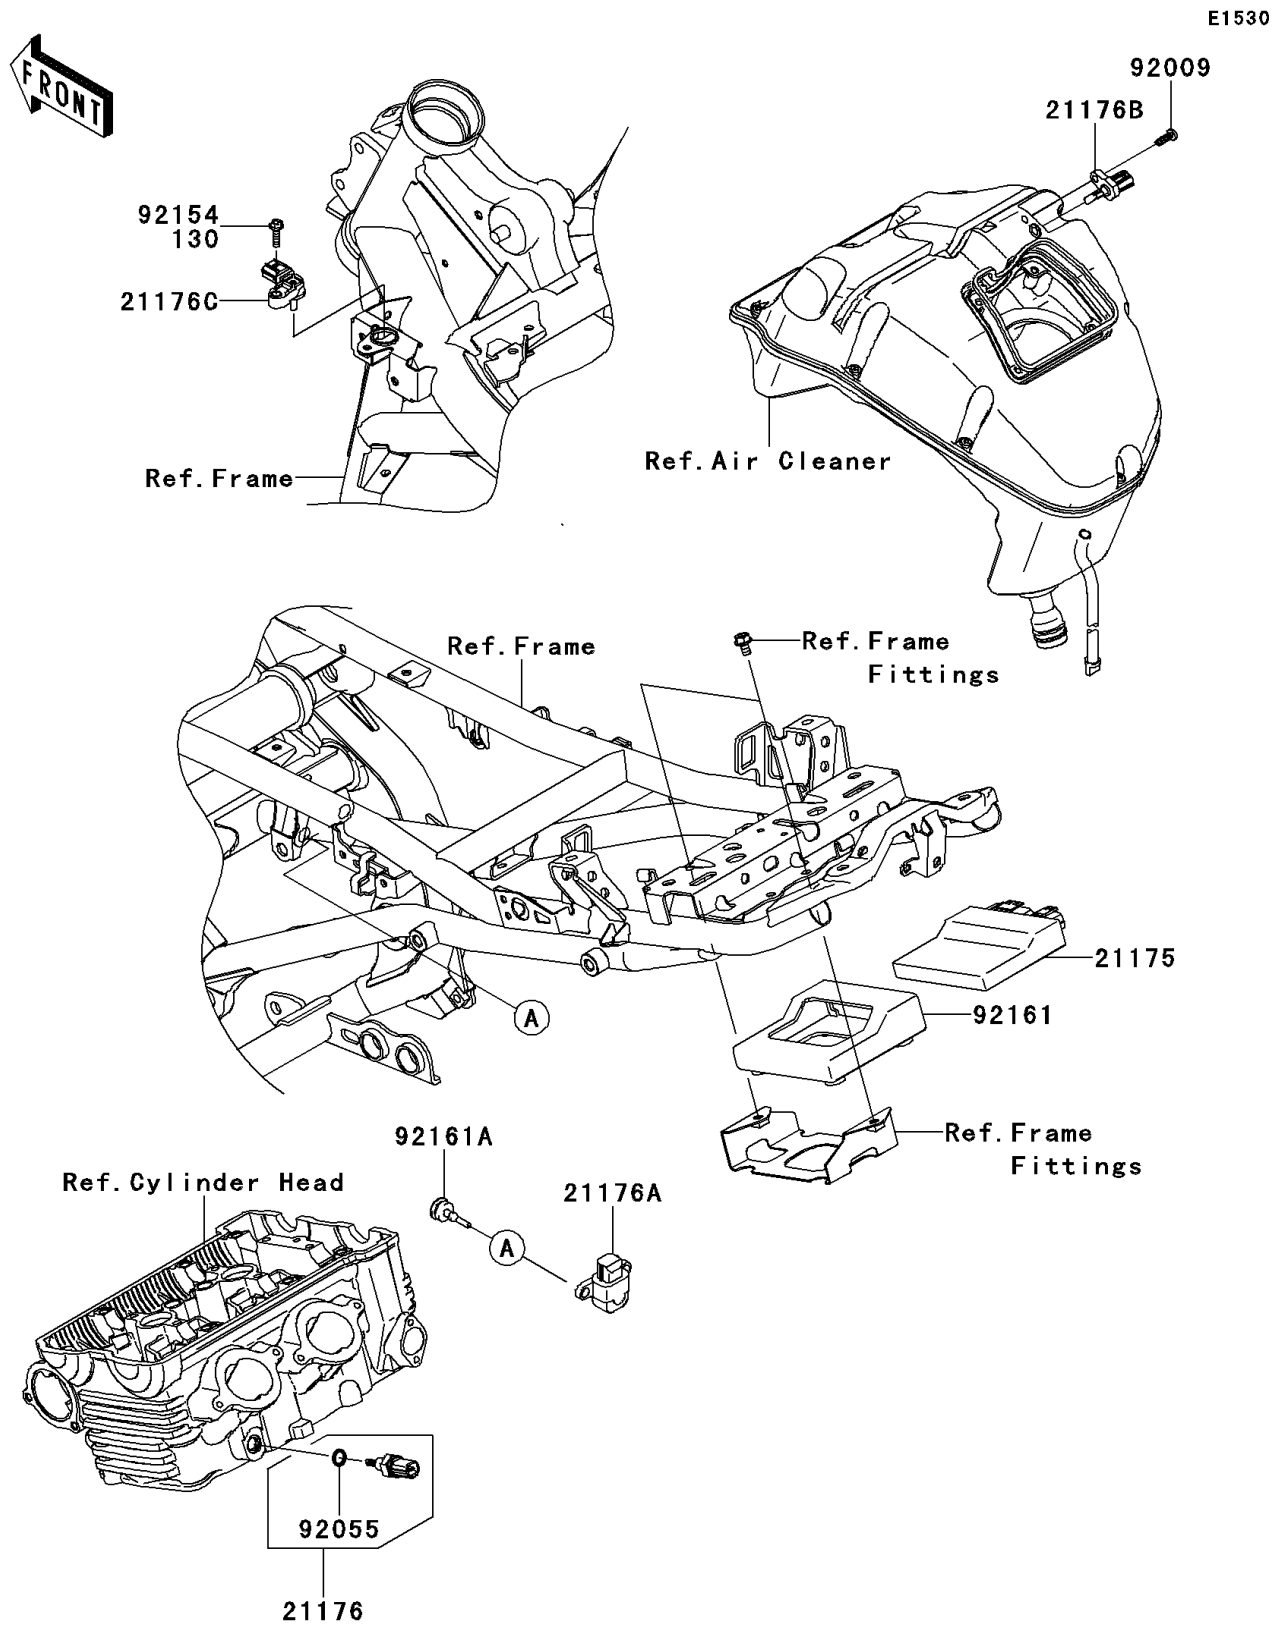

2011 VERSYS PARTS DIAGRAM

Fuel Injection

2011 VERSYS PARTS LIST

Fuel Injection

ITEM NAME	PART NUMBER	QUANTITY
BOLT-FLANGED,5X18 (Ref # 130)	130BA0518	1
CONTROL UNIT-ELECTRONIC (Ref # 21175)	21175-0313	1
SENSOR,WATER TEMP (Ref # 21176)	21176-0009	1
SENSOR,VEHICLE-DOWN (Ref # 21176A)	21176-0026	1
SENSOR,AIR TEMPERATURE (Ref # 21176B)	21176-0048	1
SENSOR,PRESSURE (Ref # 21176C)	21176-0111	1
SCREW,TAPPING,5X16 (Ref # 92009)	92009-1984	1
RING-O,9.5X1.9 (Ref # 92055)	92055-0016	1
DAMPER,ECU (Ref # 92161)	92161-0630	1
DAMPER (Ref # 92161A)	92161-0901	1