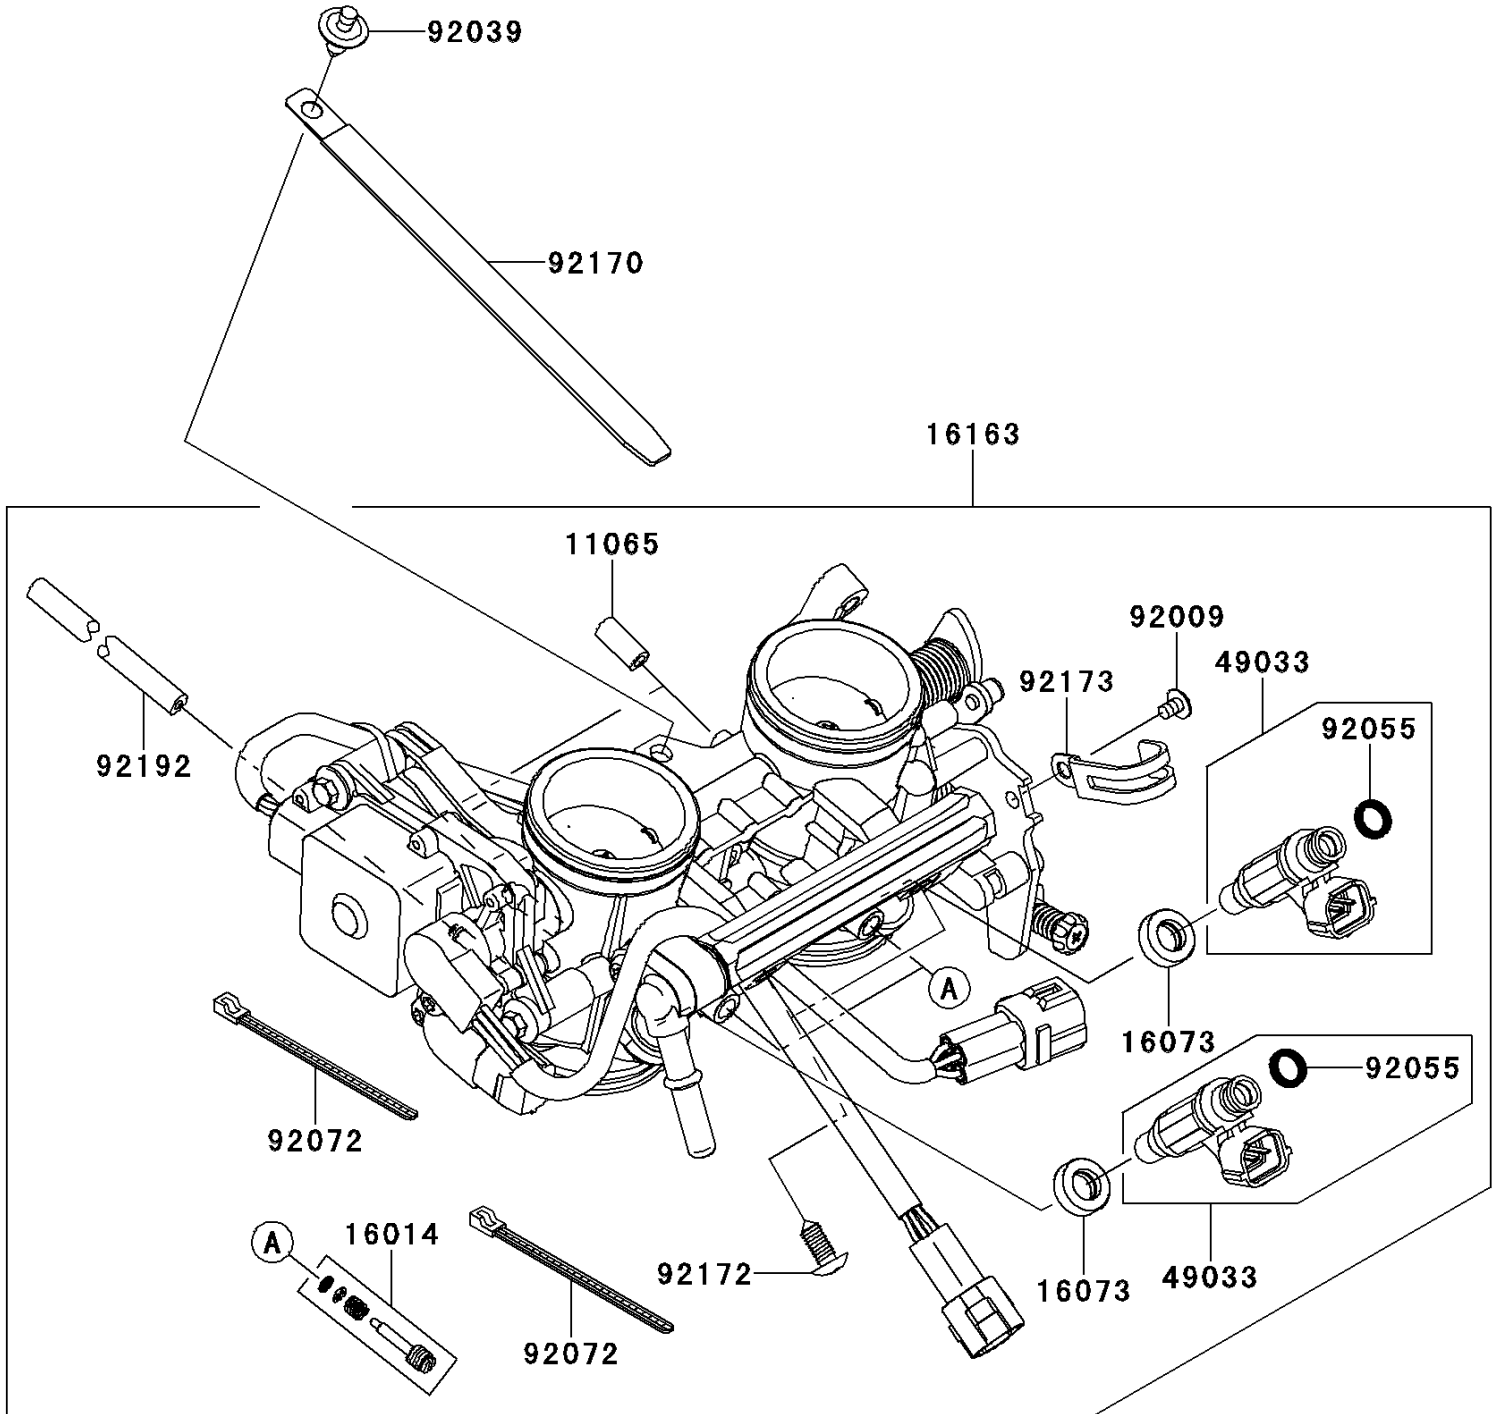

2011 VERSYS PARTS DIAGRAM

Throttle

E1510

2011 VERSYS PARTS LIST

Throttle

ITEM NAME	PART NUMBER	QUANTITY
CAP (Ref # 11065)	11065-0018	1
SCREW-PILOT AIR (Ref # 16014)	16014-0002	1
INSULATOR (Ref # 16073)	16073-3707	1
THROTTLE-ASSY,TTK38 (Ref # 16163)	16163-0166	1
NOZZLE-INJECTION (Ref # 49033)	49033-0011	1
SCREW,CLAMP (Ref # 92009)	92009-1860	1
RIVET (Ref # 92039)	92039-0068	1
RING-O,INJECTION NOZZLE (Ref # 92055)	92055-1622	1
BAND,SUB-HARNESS (Ref # 92072)	92072-0012	1
CLAMP,L=150 (Ref # 92170)	92170-1114	1
SCREW,PIPE INJECTION (Ref # 92172)	92172-0064	1
CLAMP (Ref # 92173)	92173-0288	1
TUBE,RUBBER,3X7X265 (Ref # 92192)	92192-1375	1