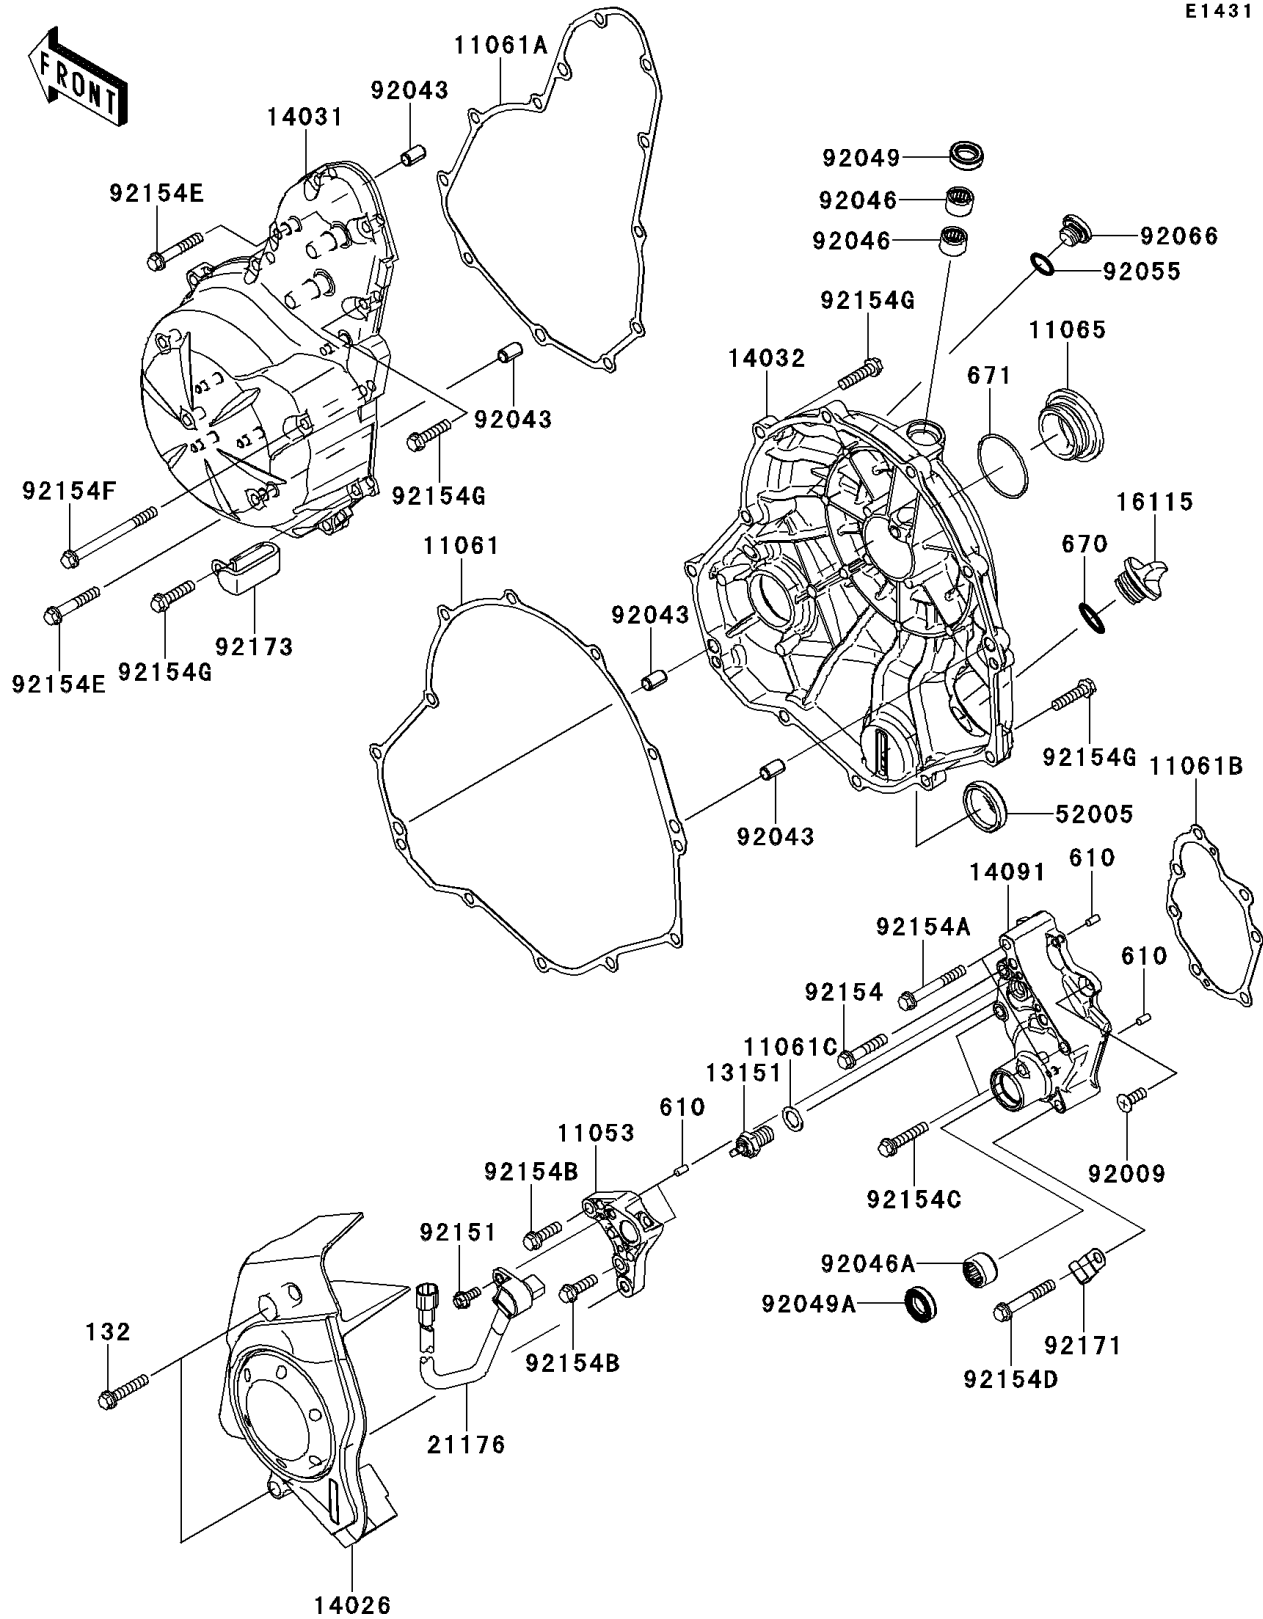

2011 VERSYS PARTS DIAGRAM

Engine Cover(s)

E1431

2011 VERSYS PARTS LIST

Engine Cover(s)

ITEM NAME	PART NUMBER	QUANTITY
BOLT-FLANGED-SMALL,6X30 (Ref # 132)	132BB0630	1
ROLLER,4X8 (Ref # 610)	610A0408	1
O RING,20MM (Ref # 670)	670B2020	1
O RING,40MM (Ref # 671)	671B2540	1
BRACKET (Ref # 11053)	11053-1739	1
GASKET,CLUTCH COVER (Ref # 11061)	11061-0164	1
GASKET,GENERATOR COVER (Ref # 11061A)	11061-0165	1
GASKET,TRANSMISSION COVER (Ref # 11061B)	11061-0166	1
GASKET,10.5X16X1 (Ref # 11061C)	11061-0373	1
CAP (Ref # 11065)	11065-0281	1
SWITCH-COMP,NEUTRAL (Ref # 13151)	13151-1102	1
COVER-CHAIN (Ref # 14026)	14026-0092	1
COVER-GENERATOR (Ref # 14031)	14031-0096	1
COVER-CLUTCH (Ref # 14032)	14032-0115	1
COVER,TRANSMISSION (Ref # 14091)	14091-1673	1
CAP-OIL FILLER (Ref # 16115)	16115-1053	1
SENSOR,SPEED (Ref # 21176)	21176-0065	1
GAUGE,OIL LEVEL (Ref # 52005)	52005-0071	1
SCREW,6X16 (Ref # 92009)	92009-1360	1
PIN,6.2X8X14 (Ref # 92043)	92043-1263	1
BEARING-NEEDLE,HK1210FM (Ref # 92046)	92046-0034	1
BEARING-NEEDLE,HK1312 (Ref # 92046A)	92046-1148	1
SEAL-OIL,CLUTCH RELEASE (Ref # 92049)	92049-1475	1
SEAL-OIL,TC13225.5 (Ref # 92049A)	92049-1519	1
RING-O,13.0X1.9 (Ref # 92055)	92055-1011	1
PLUG,12X9.1 (Ref # 92066)	92066-0131	1
BOLT,FLANGED,5X12 (Ref # 92151)	92151-1305	1
BOLT,FLANGED,6X30 (Ref # 92154)	92154-0727	1
BOLT,FLANGED,6X45 (Ref # 92154A)	92154-0728	1

2011 VERSYS PARTS LIST

Engine Cover(s)

ITEM NAME	PART NUMBER	QUANTITY
BOLT,FLANGED,6X20 (Ref # 92154B)	92154-0776	1
BOLT,FLANGED,6X30 (Ref # 92154C)	92154-0778	1
BOLT,FLANGED,6X40 (Ref # 92154D)	92154-0782	1
BOLT,FLANGED,6X35 (Ref # 92154E)	92154-0807	1
BOLT,FLANGED,6X70 (Ref # 92154F)	92154-0808	1
BOLT,FLANGED,6X25 (Ref # 92154G)	92154-0819	1
CLAMP (Ref # 92171)	92171-0813	1
CLAMP (Ref # 92173)	92173-0725	1