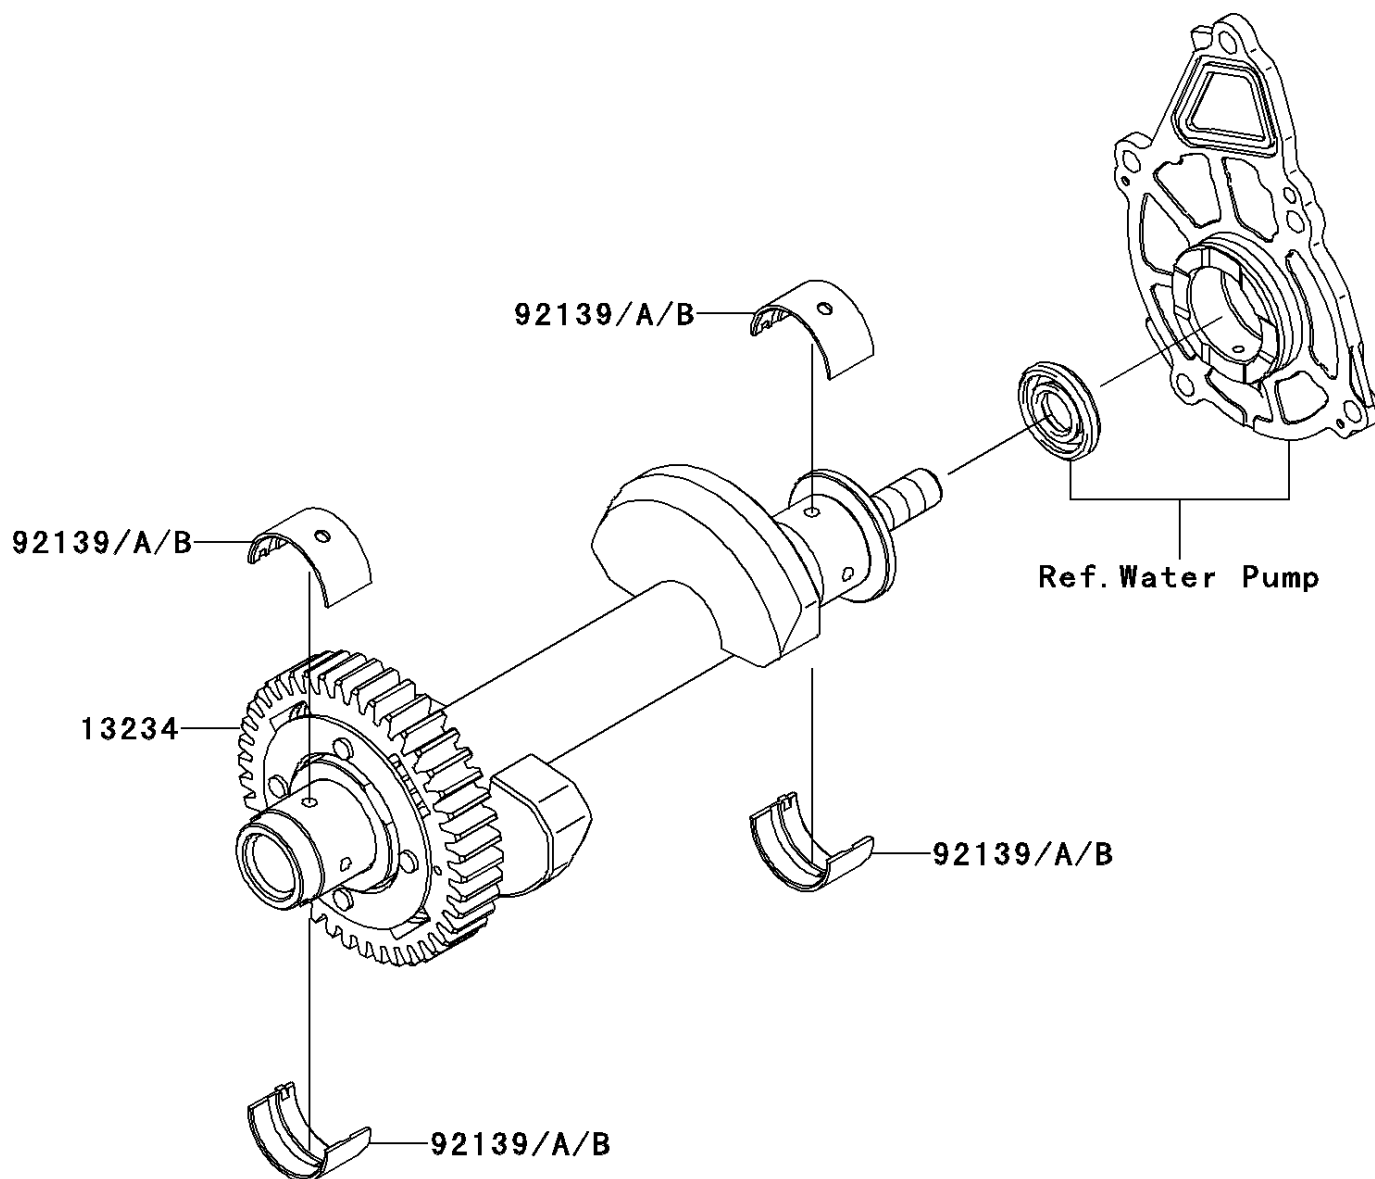

## 2011 VERSYS PARTS DIAGRAM

Balancer

E1323

## 2011 VERSYS PARTS LIST

Balancer

ITEM NAME	PART NUMBER	QUANTITY
SHAFT-COMP,BALANCER (Ref # 13234)	13234-0043	1
BUSHING,BALANCER,BLUE (Ref # 92139)	92139-0117	1
BUSHING,BALANCER,BLACK (Ref # 92139A)	92139-0118	1
BUSHING,BALANCER,BROWN (Ref # 92139B)	92139-0119	1