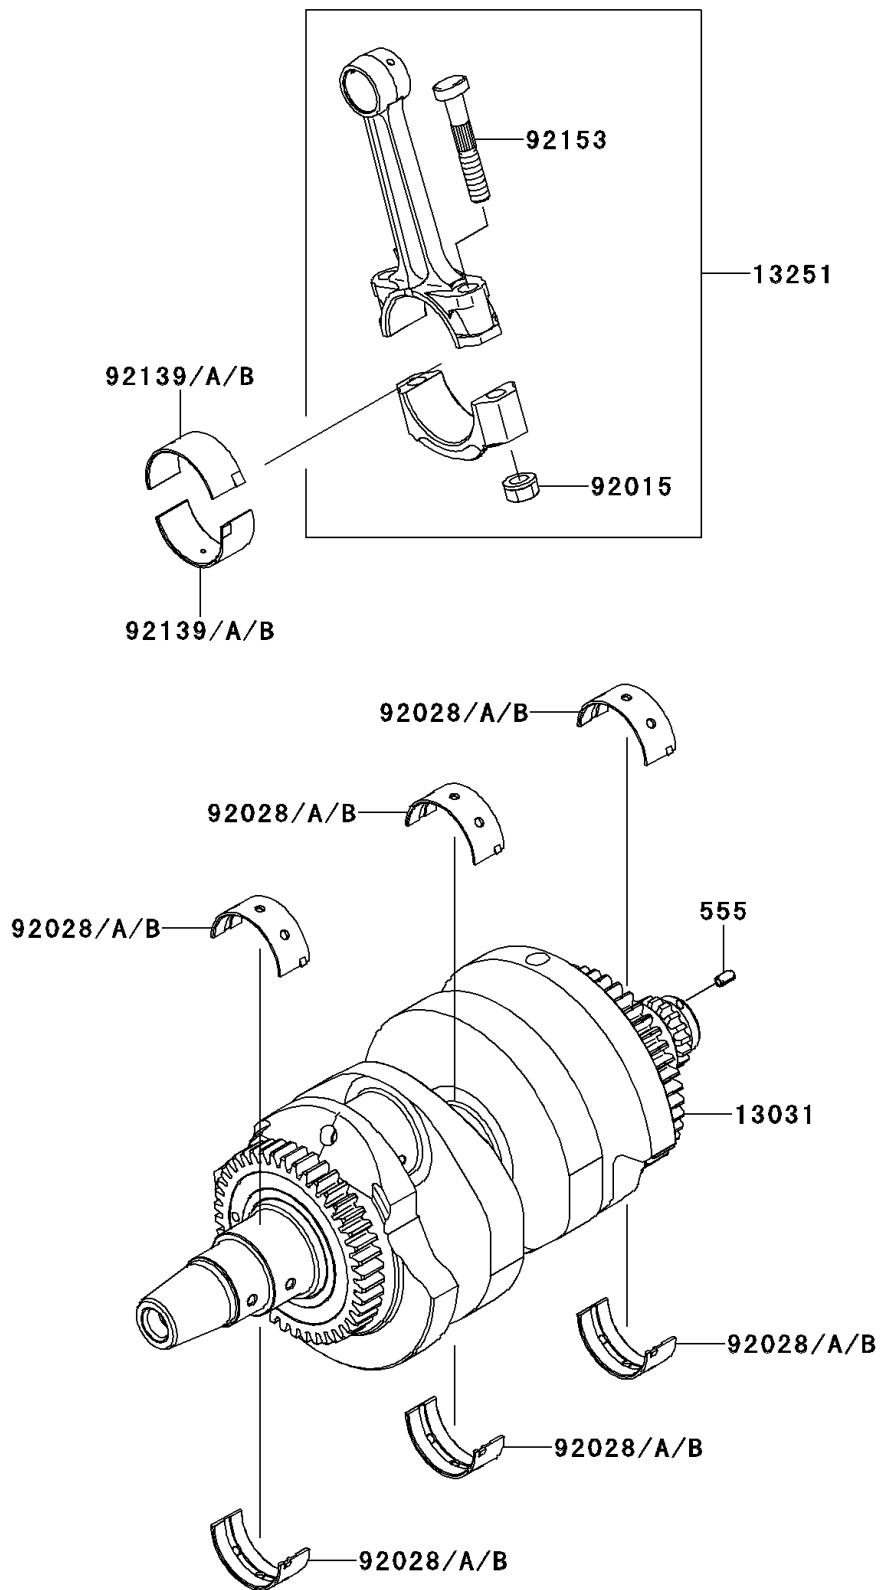

2011 VERSYS PARTS DIAGRAM

Crankshaft

E1321

2011 VERSYS PARTS LIST

Crankshaft

ITEM NAME	PART NUMBER	QUANTITY
PIN-SPRING,4X8 (Ref # 555)	555A0408	1
CRANKSHAFT-COMP (Ref # 13031)	13031-0149	1
ROD-ASSY-CONNECTING,K (Ref # 13251)	13251-0010-KK	1
NUT,FLANGED,8MM (Ref # 92015)	92015-1311	1
BUSHING,CRANKSHAFT,BLUE (Ref # 92028)	92028-1903	1
BUSHING,CRANKSHAFT,BLACK (Ref # 92028A)	92028-1904	1
BUSHING,CRANKSHAFT,BROWN (Ref # 92028B)	92028-1905	1
BUSHING,CON-ROD,BLUE (Ref # 92139)	92139-0114	1
BUSHING,CON-ROD,BLACK (Ref # 92139A)	92139-0115	1
BUSHING,CON-ROD,BROWN (Ref # 92139B)	92139-0116	1
BOLT,CON-ROD,8X49 (Ref # 92153)	92153-0957	1