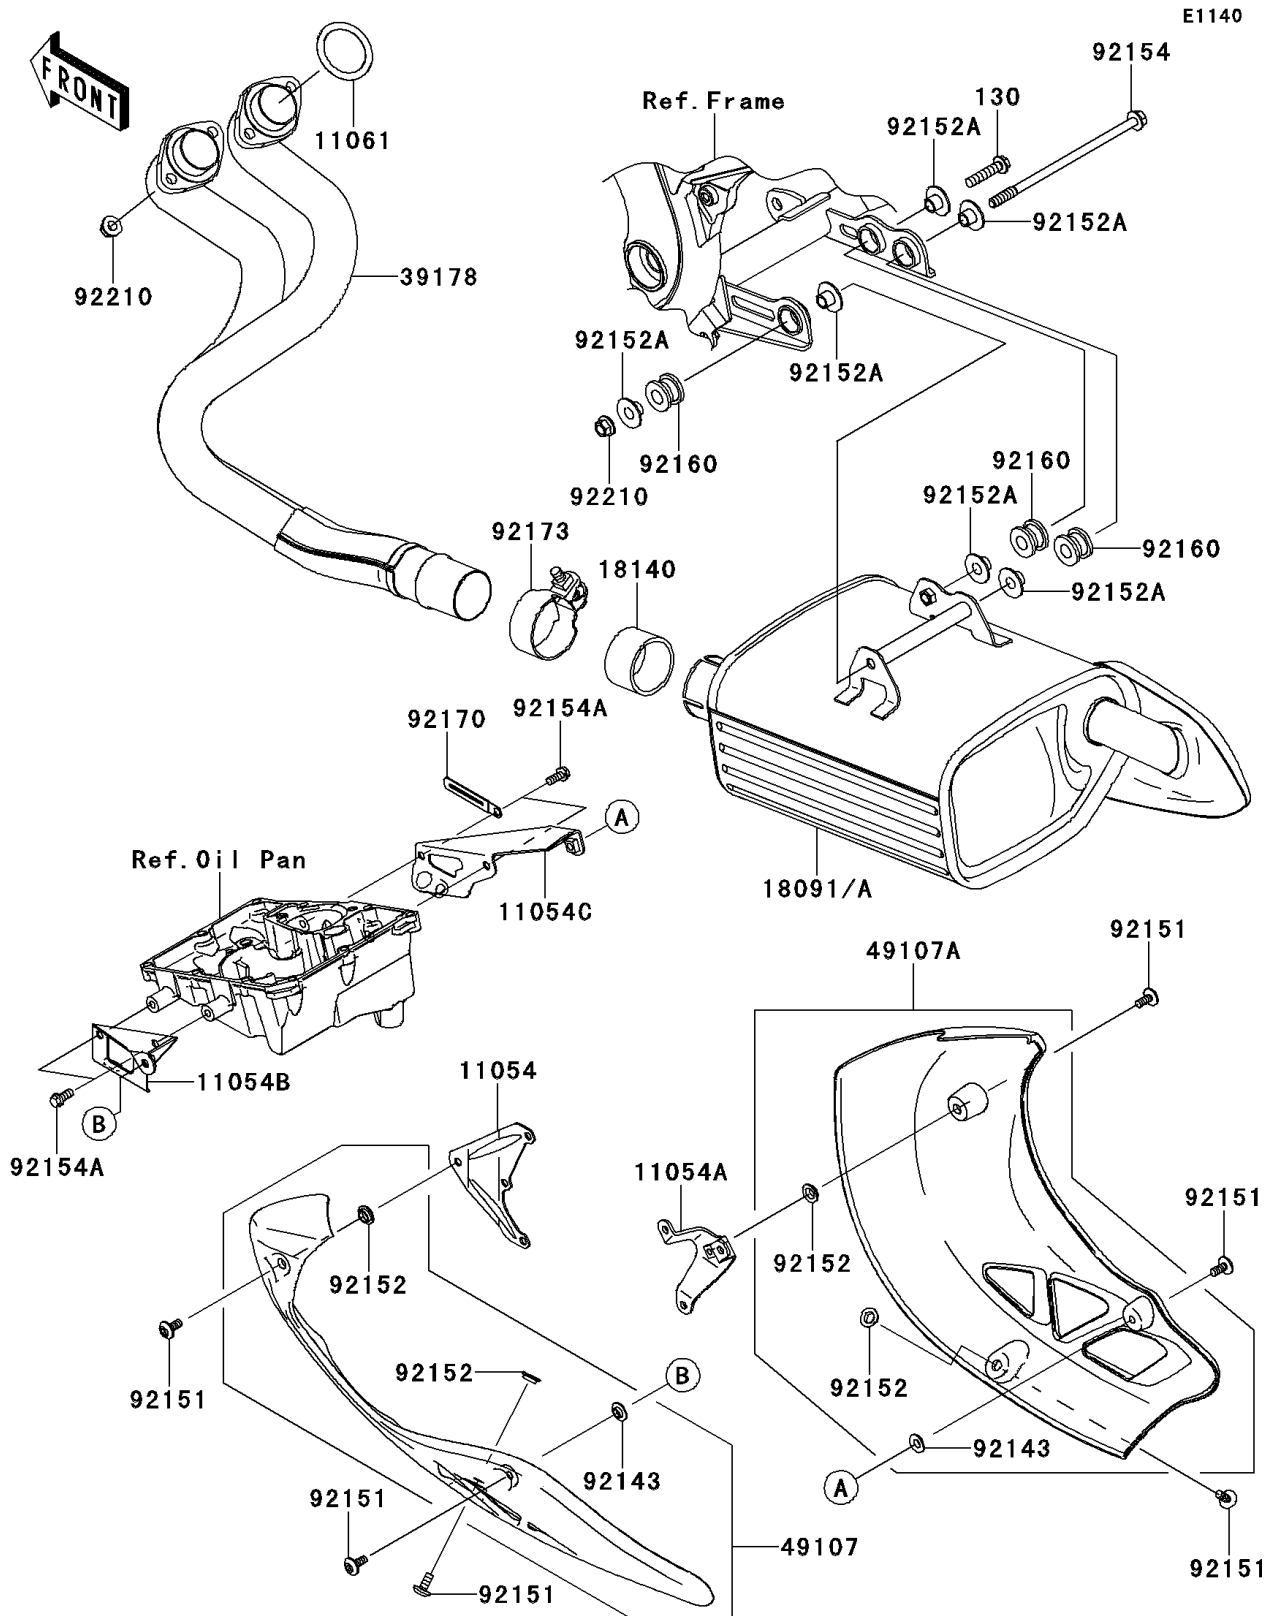

2011 VERSYS PARTS DIAGRAM

Muffler(s)

2011 VERSYS PARTS LIST

Muffler(s)

| ITEM NAME | PART NUMBER | QUANTITY |
|--|---------------|----------|
| BOLT-FLANGED,8X35 (Ref # 130) | 130CD0835 | 1 |
| BRACKET,EX.COVER,UPP,LH (Ref # 11054) | 11054-0420 | 1 |
| BRACKET,EX.COVER,UPP,RH (Ref # 11054A) | 11054-0421 | 1 |
| BRACKET,EX.COVER,LWR,LH (Ref # 11054B) | 11054-0485 | 1 |
| BRACKET,EX.COVER,LWR,RH (Ref # 11054C) | 11054-0486 | 1 |
| GASKET,EXHAUST PIPE (Ref # 11061) | 11061-0278 | 1 |
| BODY-COMP-MUFFLER (Ref # 18091) | 18091-0773 | 1 |
| GASKET-MUFFLER (Ref # 18140) | 18140-0059 | 1 |
| MANIFOLD-COMP-EXHAUST (Ref # 39178) | 39178-0062 | 1 |
| COVER-EXHAUST PIPE,LH,F.BLACK (Ref # 49107) | 49107-0081-6Z | 1 |
| COVER-EXHAUST PIPE,RH,F.BLACK (Ref # 49107A) | 49107-0082-6Z | 1 |
| COLLAR (Ref # 92143) | 92143-1087 | 1 |
| BOLT,SOCKET,6X14 (Ref # 92151) | 92151-1654 | 1 |
| COLLAR,8.8X11.2X4 (Ref # 92152) | 92152-0909 | 1 |
| COLLAR (Ref # 92152A) | 92152-1692 | 1 |
| BOLT,FLANGED,8X165 (Ref # 92154) | 92154-0189 | 1 |
| BOLT,FLANGED,6X14 (Ref # 92154A) | 92154-0777 | 1 |
| DAMPER,MUFFLER MOUNT (Ref # 92160) | 92160-1116 | 1 |
| CLAMP (Ref # 92170) | 92170-1514 | 1 |
| CLAMP (Ref # 92173) | 92173-0110 | 1 |
| NUT,8MM (Ref # 92210) | 92210-1114 | 1 |