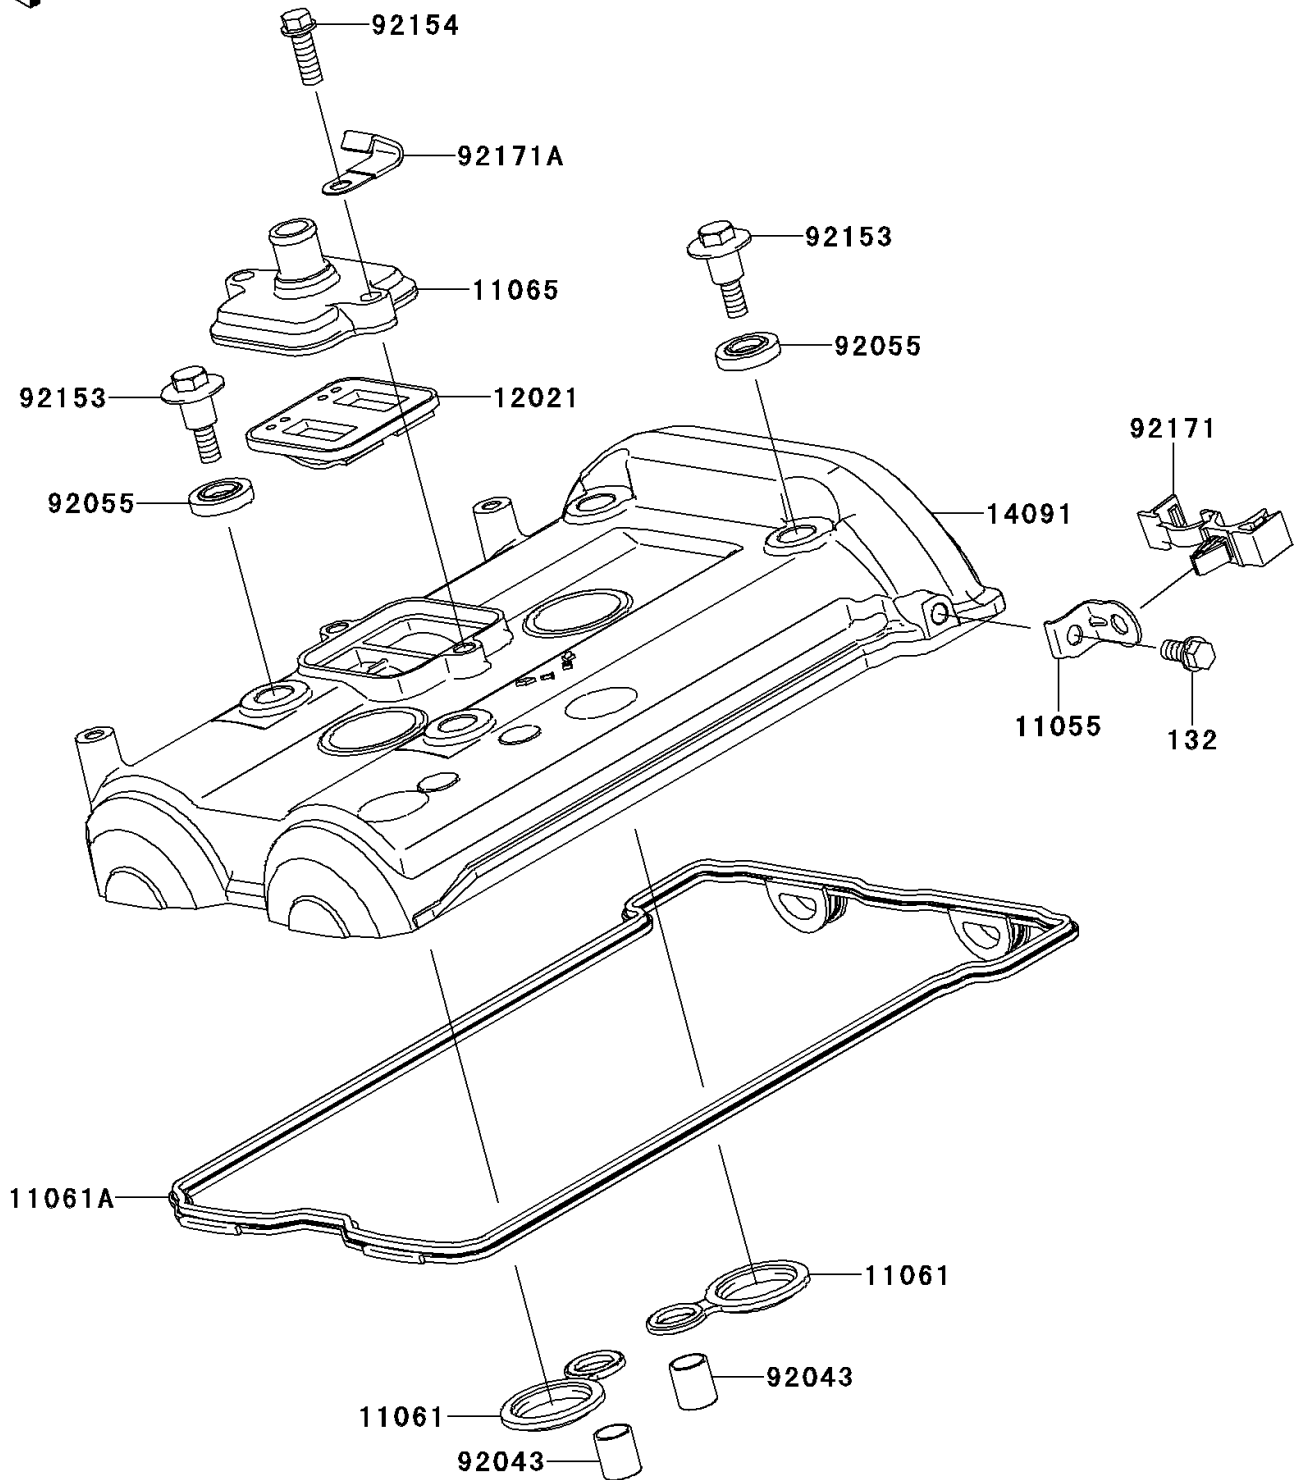

2011 VERSYS PARTS DIAGRAM

Cylinder Head Cover

E1112

2011 VERSYS PARTS LIST

Cylinder Head Cover

ITEM NAME	PART NUMBER	QUANTITY
BOLT-FLANGED-SMALL,6X12 (Ref # 132)	132BB0612	1
BRACKET (Ref # 11055)	11055-1122	1
GASKET,SPARK PLUG HOLE (Ref # 11061)	11061-0105	1
GASKET,HEAD COVER (Ref # 11061A)	11061-0170	1
CAP (Ref # 11065)	11065-0349	1
VALVE-ASSY-REED (Ref # 12021)	12021-0708	1
COVER,HEAD (Ref # 14091)	14091-1702	1
PIN,10.1X12X14 (Ref # 92043)	92043-4009	1
RING-O,HEAD COVER BOLT (Ref # 92055)	92055-0195	1
BOLT,HEAD COVER (Ref # 92153)	92153-0793	1
BOLT,FLANGED,6X18 (Ref # 92154)	92154-0784	1
CLAMP,BRAKE HOSE (Ref # 92171)	92171-0789	1
CLAMP (Ref # 92171A)	92171-0813	1