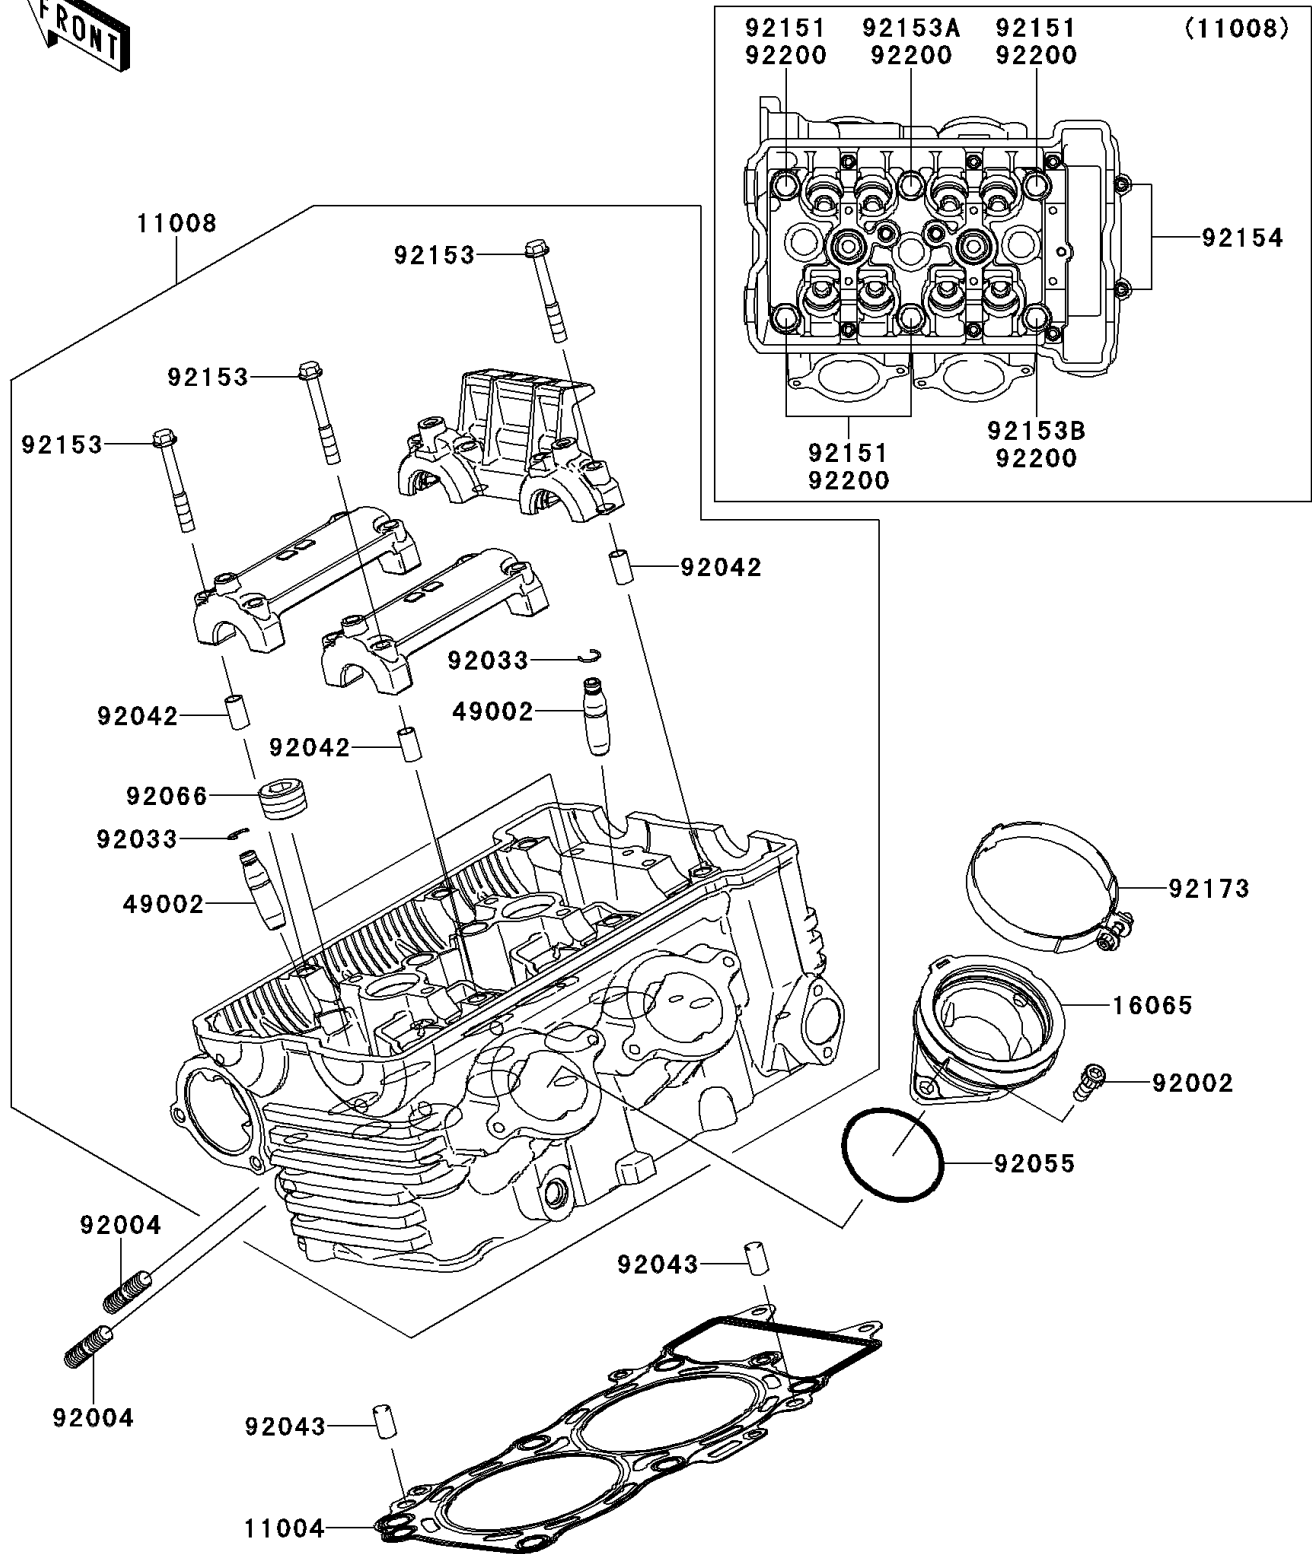

2011 VERSYS PARTS DIAGRAM

Cylinder Head

E1111

2011 VERSYS PARTS LIST

Cylinder Head

ITEM NAME	PART NUMBER	QUANTITY
GASKET-HEAD (Ref # 11004)	11004-0064	1
HEAD-COMP-CYLINDER (Ref # 11008)	11008-0107	1
HOLDER,THROTTLE BODY (Ref # 16065)	16065-0024	1
GUIDE-VALVE (Ref # 49002)	49002-1116	1
BOLT,6X16 (Ref # 92002)	92002-1143	1
STUD,8X22 (Ref # 92004)	92004-0025	1
RING-SNAP (Ref # 92033)	92033-1247	1
PIN,DOWEL,6.3X8X14 (Ref # 92042)	92042-007	1
PIN,8X14 (Ref # 92043)	92043-1567	1
RING-O,47X1.9 (Ref # 92055)	92055-1600	1
PLUG,PT1/2X12.5 (Ref # 92066)	92066-0002	1
BOLT,10X158 (Ref # 92151)	92151-1152	1
BOLT,6X45 (Ref # 92153)	92153-0339	1
BOLT,FLANGED-SMALL,10X176 (Ref # 92153A)	92153-0972	1
BOLT,FLANGED-SMALL,10X80 (Ref # 92153B)	92153-1321	1
BOLT,SOCKET,6X30 (Ref # 92154)	92154-0116	1
CLAMP (Ref # 92173)	92173-0239	1
WASHER,10.5X19X2.3 (Ref # 92200)	92200-0363	1