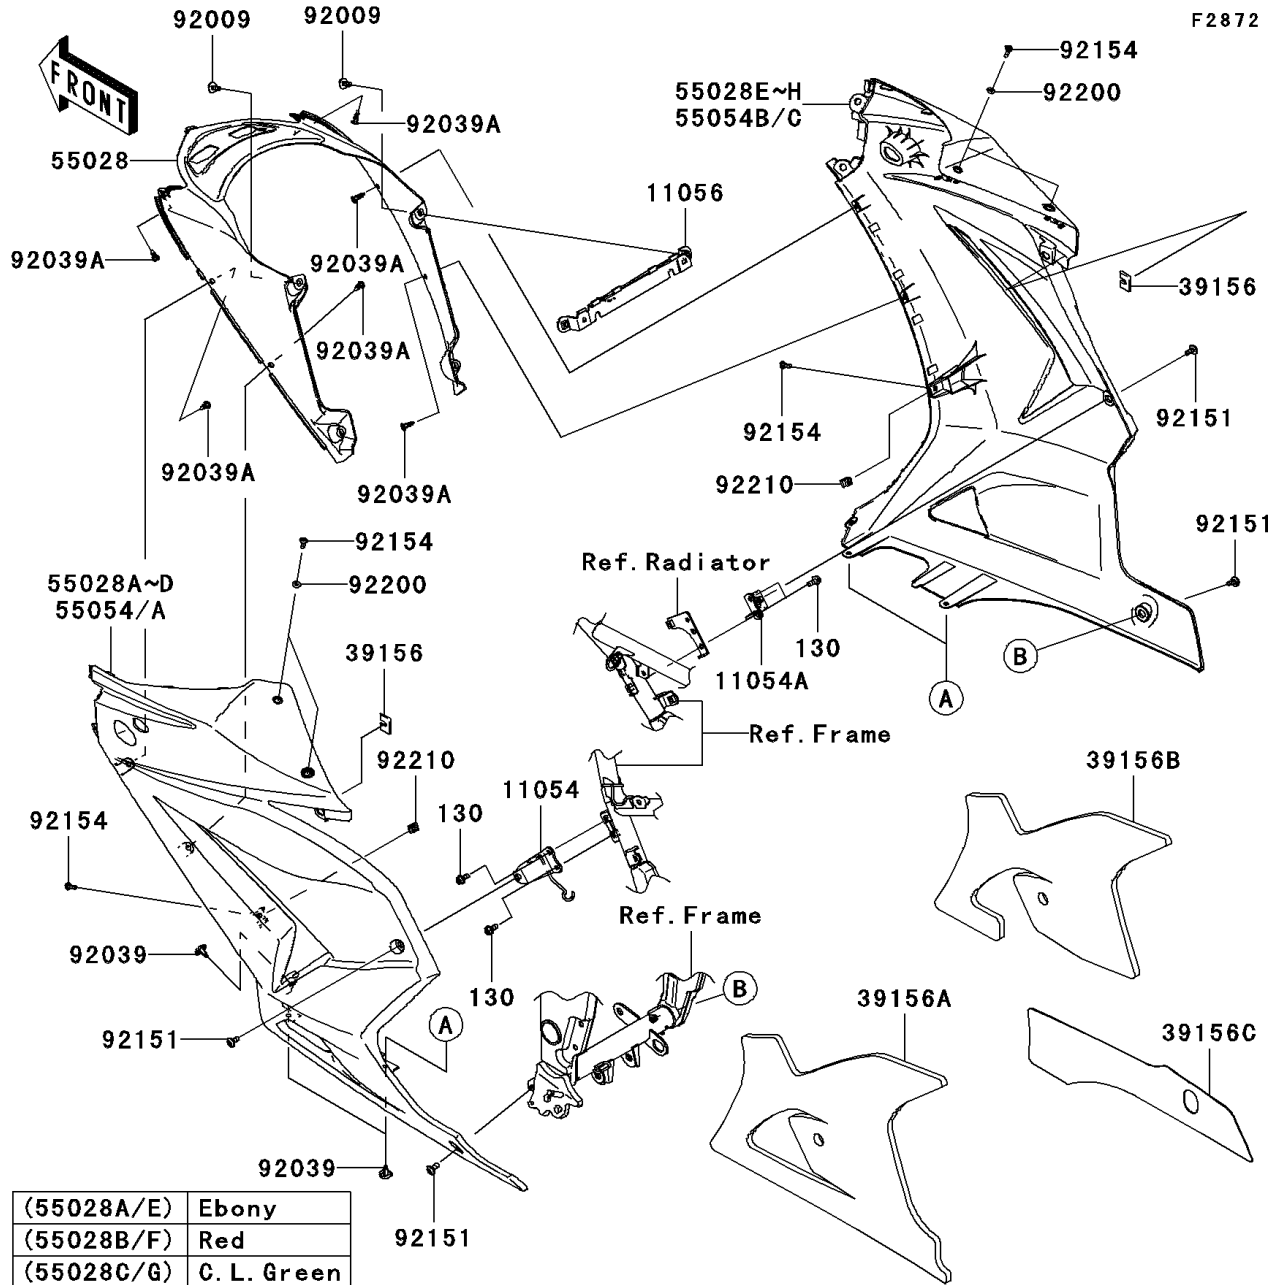

2011 NINJA® 250R PARTS DIAGRAM

Cowling Lowers(JBF-JCF)

(55028A/E)	Ebony
(55028B/F)	Red
(55028C/G)	C. L. Green
(55028D/H)	Blue

2011 NINJA® 250R PARTS LIST

Cowling Lowers(JBF-JCF)

ITEM NAME	PART NUMBER	QUANTITY
BOLT-FLANGED,6X14 (Ref # 130)	130BB0614	1
BRACKET,SIDE COWLING,LH,BLACK (Ref # 11054)	11054-1752-18R	1
BRACKET,SIDE COWLING,RH,BLACK (Ref # 11054A)	11054-1753-18R	1
BRACKET,RADIATOR COWL. (Ref # 11056)	11056-0119	1
PAD,SIDE COWLING (Ref # 39156)	39156-0607	1
PAD,SIDE COWLING,LH,LWR (Ref # 39156A)	39156-0611	1
PAD,SIDE COWLING,RH,LWR (Ref # 39156B)	39156-0615	1
PAD,SIDE COWLING,RH (Ref # 39156C)	39156-0662	1
COWLING,RADIATOR (Ref # 55028)	55028-0229	1
COWLING,SIDE,LH,EBONY (Ref # 55028A)	55028-0271-H8	1
COWLING,SIDE,RH,EBONY (Ref # 55028E)	55028-0272-H8	1
SCREW,6X14 (Ref # 92009)	92009-1662	1
RIVET,HOLE 8MM (Ref # 92039)	92039-0014	1
RIVET (Ref # 92039A)	92039-0060	1
BOLT,SOCKET,6X14 (Ref # 92151)	92151-1654	1
BOLT,SOCKET,5X16 (Ref # 92154)	92154-0182	1
WASHER,NYLON,5.2X12X1 (Ref # 92200)	92200-1011	1
NUT,PLATE,5MM (Ref # 92210)	92210-0262	1
COWLING,SIDE,LH,M.I.BLUE (Ref # 55028D)	55028-0271-35C	1
COWLING,SIDE,RH,M.I.BLUE (Ref # 55028H)	55028-0272-35C	1