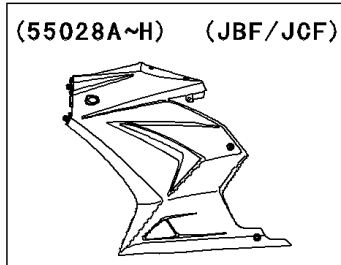

2011 NINJA® 250R PARTS DIAGRAM

Cowling Lowers(JBF-JCF)

(55028A/E)	Ebony
(55028B/F)	Red
(55028C/G)	C. L. Green
(55028D/H)	Blue

2011 NINJA® 250R PARTS LIST

Cowling Lowers(JBF-JCF)

ITEM NAME	PART NUMBER	QUANTITY
BOLT-FLANGED,6X14 (Ref # 130)	130BB0614	1
BRACKET,SIDE COWLING,LH,BLACK (Ref # 11054)	11054-1752-18R	1
BRACKET,SIDE COWLING,RH,BLACK (Ref # 11054A)	11054-1753-18R	1
BRACKET,RADIATOR COWL. (Ref # 11056)	11056-0119	1
PAD,SIDE COWLING (Ref # 39156)	39156-0607	1
PAD,SIDE COWLING,LH,LWR (Ref # 39156A)	39156-0611	1
PAD,SIDE COWLING,RH,LWR (Ref # 39156B)	39156-0615	1
PAD,SIDE COWLING,RH (Ref # 39156C)	39156-0662	1
COWLING,RADIATOR (Ref # 55028)	55028-0229	1
COWLING,SIDE,LH,EBONY (Ref # 55028A)	55028-0271-H8	1
COWLING,SIDE,RH,EBONY (Ref # 55028E)	55028-0272-H8	1
SCREW,6X14 (Ref # 92009)	92009-1662	1
RIVET,HOLE 8MM (Ref # 92039)	92039-0014	1
RIVET (Ref # 92039A)	92039-0060	1
BOLT,SOCKET,6X14 (Ref # 92151)	92151-1654	1
BOLT,SOCKET,5X16 (Ref # 92154)	92154-0182	1
WASHER,NYLON,5.2X12X1 (Ref # 92200)	92200-1011	1
NUT,PLATE,5MM (Ref # 92210)	92210-0262	1
COWLING,SIDE,LH,M.I.BLUE (Ref # 55028D)	55028-0271-35C	1
COWLING,SIDE,RH,M.I.BLUE (Ref # 55028H)	55028-0272-35C	1