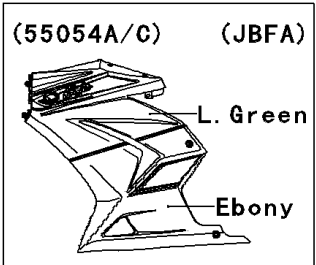

2011 NINJA® 250R PARTS DIAGRAM

Cowling Lowers(JBF-JCF)

(55028A/E)	Ebony
(55028B/F)	Red
(55028C/G)	C. L. Green
(55028D/H)	Blue

2011 NINJA® 250R PARTS LIST

Cowling Lowers(JBF-JCF)

ITEM NAME	PART NUMBER	QUANTITY
BOLT-FLANGED,6X14 (Ref # 130)	130BB0614	1
BRACKET,SIDE COWLING,LH,BLACK (Ref # 11054)	11054-1752-18R	1
BRACKET,SIDE COWLING,RH,BLACK (Ref # 11054A)	11054-1753-18R	1
BRACKET,RADIATOR COWL. (Ref # 11056)	11056-0119	1
PAD,SIDE COWLING (Ref # 39156)	39156-0607	1
PAD,SIDE COWLING,LH,LWR (Ref # 39156A)	39156-0611	1
PAD,SIDE COWLING,RH,LWR (Ref # 39156B)	39156-0615	1
PAD,SIDE COWLING,RH (Ref # 39156C)	39156-0662	1
COWLING,RADIATOR (Ref # 55028)	55028-0229	1
COWLING,SIDE,LH,EBONY (Ref # 55028A)	55028-0271-H8	1
COWLING,SIDE,RH,EBONY (Ref # 55028E)	55028-0272-H8	1
SCREW,6X14 (Ref # 92009)	92009-1662	1
RIVET,HOLE 8MM (Ref # 92039)	92039-0014	1
RIVET (Ref # 92039A)	92039-0060	1
BOLT,SOCKET,6X14 (Ref # 92151)	92151-1654	1
BOLT,SOCKET,5X16 (Ref # 92154)	92154-0182	1
WASHER,NYLON,5.2X12X1 (Ref # 92200)	92200-1011	1
NUT,PLATE,5MM (Ref # 92210)	92210-0262	1
COWLING,SIDE,LH,M.I.BLUE (Ref # 55028D)	55028-0271-35C	1
COWLING,SIDE,RH,M.I.BLUE (Ref # 55028H)	55028-0272-35C	1