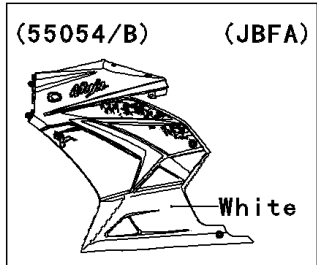

2011 NINJA® 250R PARTS DIAGRAM

Cowling Lowers(JBF-JCF)

(55028A/E)	Ebony
(55028B/F)	Red
(55028C/G)	C. L. Green
(55028D/H)	Blue

2011 NINJA® 250R PARTS LIST

Cowling Lowers(JBF-JCF)

ITEM NAME	PART NUMBER	QUANTITY
BOLT-FLANGED,6X14 (Ref # 130)	130BB0614	1
BRACKET,SIDE COWLING,LH,BLACK (Ref # 11054)	11054-1752-18R	1
BRACKET,SIDE COWLING,RH,BLACK (Ref # 11054A)	11054-1753-18R	1
BRACKET,RADIATOR COWL. (Ref # 11056)	11056-0119	1
PAD,SIDE COWLING (Ref # 39156)	39156-0607	1
PAD,SIDE COWLING,LH,LWR (Ref # 39156A)	39156-0611	1
PAD,SIDE COWLING,RH,LWR (Ref # 39156B)	39156-0615	1
PAD,SIDE COWLING,RH (Ref # 39156C)	39156-0662	1
COWLING,RADIATOR (Ref # 55028)	55028-0229	1
COWLING,SIDE,LH,EBONY (Ref # 55028A)	55028-0271-H8	1
COWLING,SIDE,RH,EBONY (Ref # 55028E)	55028-0272-H8	1
SCREW,6X14 (Ref # 92009)	92009-1662	1
RIVET,HOLE 8MM (Ref # 92039)	92039-0014	1
RIVET (Ref # 92039A)	92039-0060	1
BOLT,SOCKET,6X14 (Ref # 92151)	92151-1654	1
BOLT,SOCKET,5X16 (Ref # 92154)	92154-0182	1
WASHER,NYLON,5.2X12X1 (Ref # 92200)	92200-1011	1
NUT,PLATE,5MM (Ref # 92210)	92210-0262	1
COWLING,SIDE,LH,M.I.BLUE (Ref # 55028D)	55028-0271-35C	1
COWLING,SIDE,RH,M.I.BLUE (Ref # 55028H)	55028-0272-35C	1