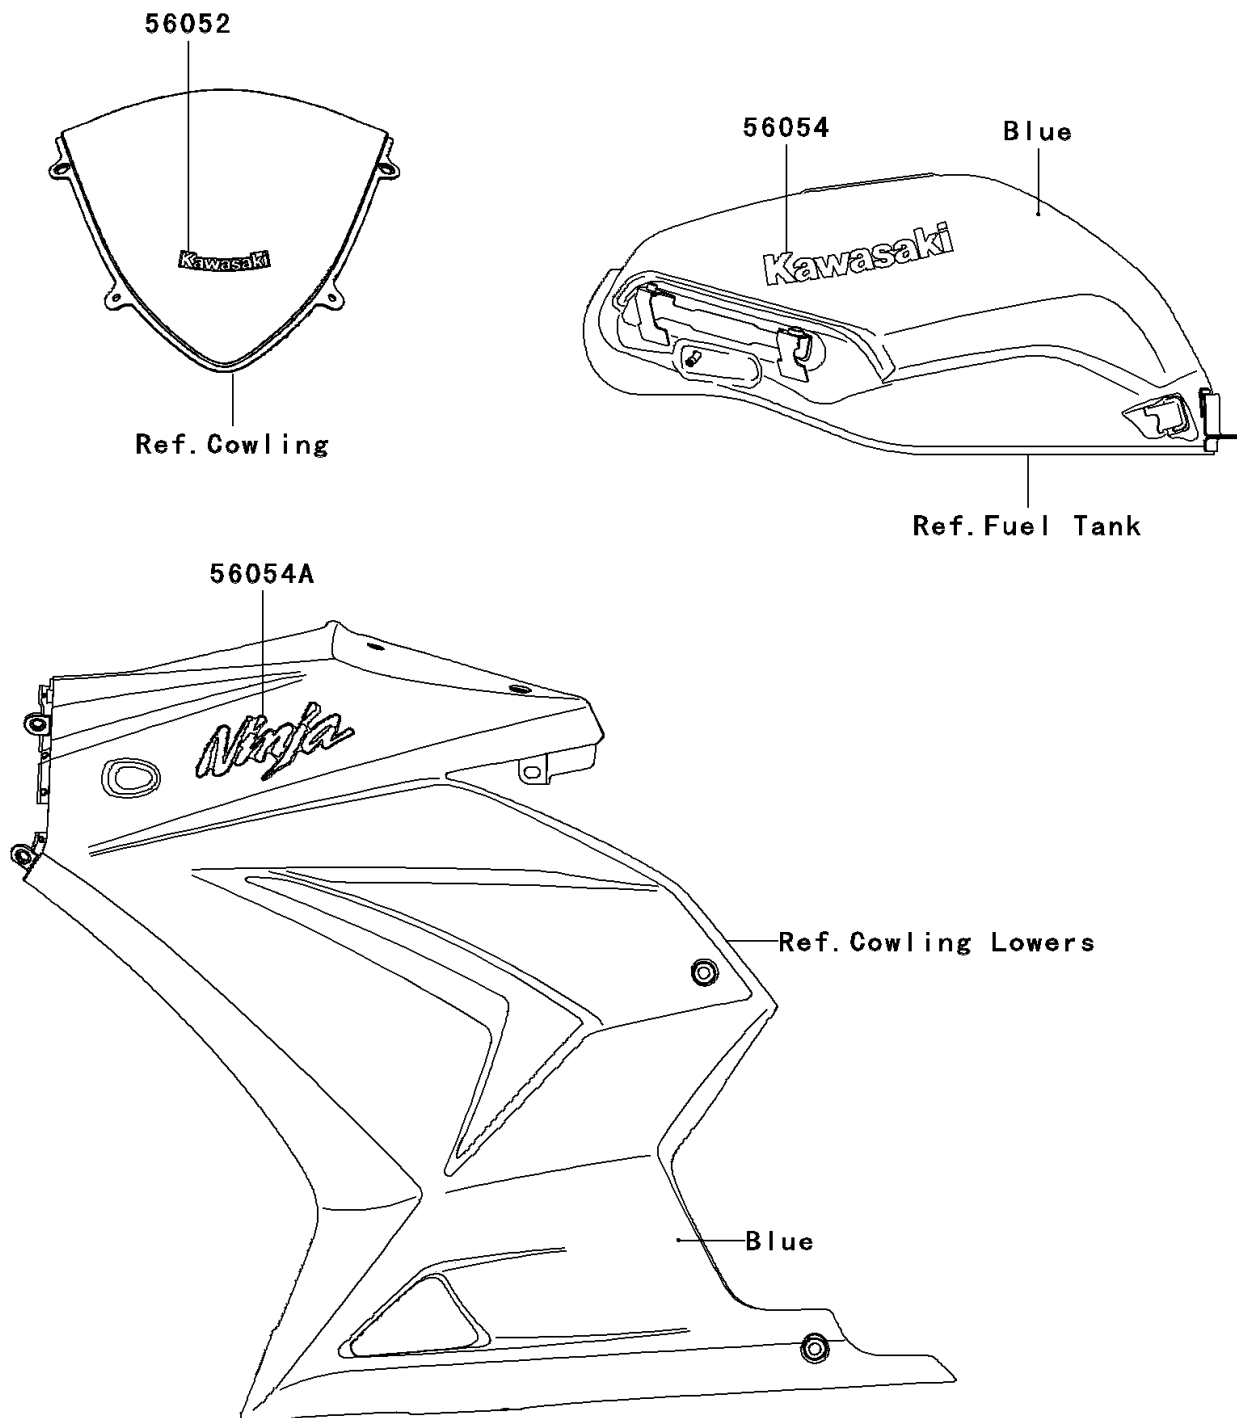

2011 NINJA® 250R PARTS DIAGRAM

Decals(Blue)(JBF)(CN)

F2861A

2011 NINJA® 250R PARTS LIST

Decals(Blue)(JBF)(CN)

ITEM NAME	PART NUMBER	QUANTITY
MARK,WINDSHIELD,KAWASAKI (Ref # 56052)	56052-0154	1
MARK,FUEL TANK,KAWASAKI (Ref # 56054)	56054-0054	1
MARK,UPP COWLING,NINJA (Ref # 56054A)	56054-0056	1