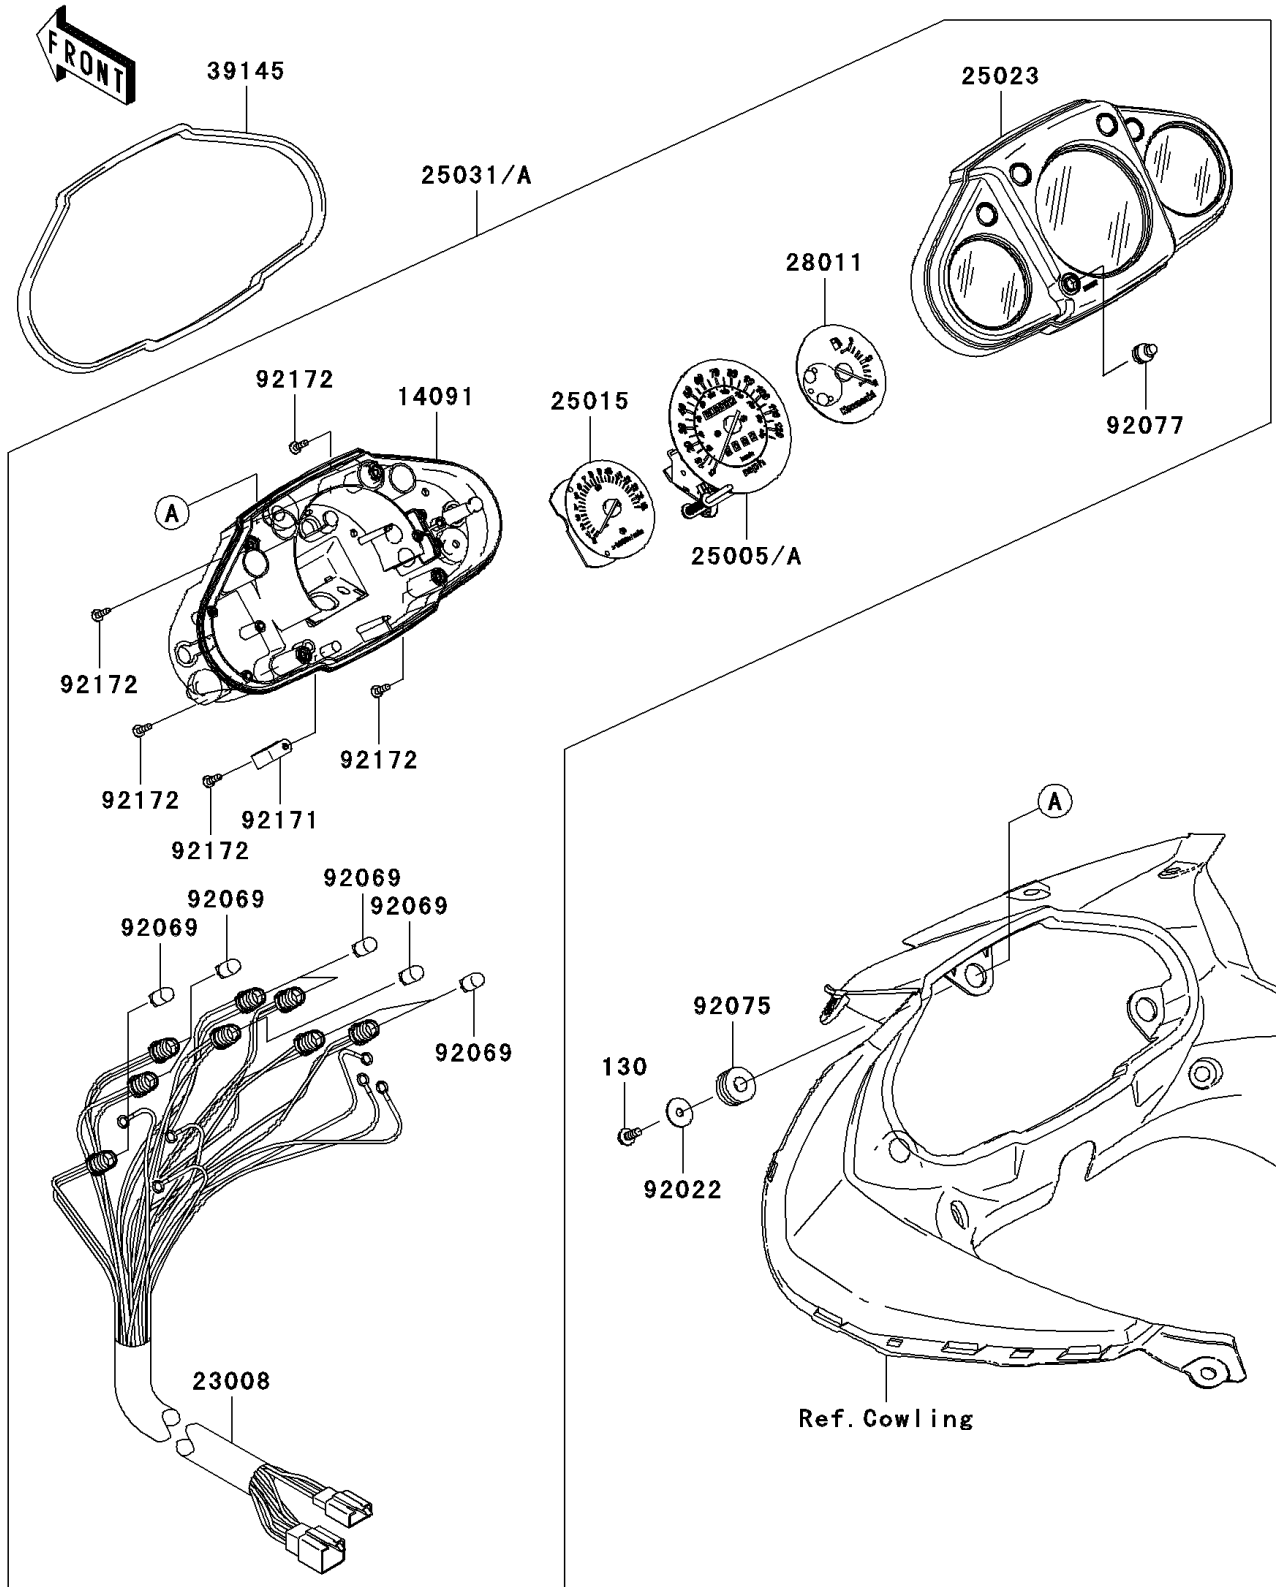

2011 NINJA® 250R PARTS DIAGRAM

Meter(s)

F2530

2011 NINJA® 250R PARTS LIST

Meter(s)

ITEM NAME	PART NUMBER	QUANTITY
BOLT-FLANGED,5X14 (Ref # 130)	130BA0514	1
COVER,METER HOUSING (Ref # 14091)	14091-0804	1
SOCKET-ASSY,METER (Ref # 23008)	23008-0076	1
TACHOMETER,X1000R/MIN (Ref # 25015)	25015-0013	1
COVER-METER CASE,UPP (Ref # 25023)	25023-0031	1
METER,FUEL (Ref # 28011)	28011-0179	1
TRIM-SEAL,L=640 (Ref # 39145)	39145-0039	1
WASHER,5.5X20X1.2 (Ref # 92022)	92022-104	1
BULB,12V 3.4W,T10 (Ref # 92069)	92069-1007	1
DAMPER (Ref # 92075)	92075-1690	1
KNOB,TRIP RESET (Ref # 92077)	92077-0010	1
CLAMP (Ref # 92171)	92171-1601	1
SCREW,TAPPING (Ref # 92172)	92172-0340	1
SPEEDOMETER,KPH (Ref # 25005)	25005-0088	1
SPEEDOMETER,MPH&KPH (Ref # 25005A)	25005-0089	1
METER-ASSY,KPH (Ref # 25031)	25031-0359	1
METER-ASSY,MPH&KPH (Ref # 25031A)	25031-0360	1