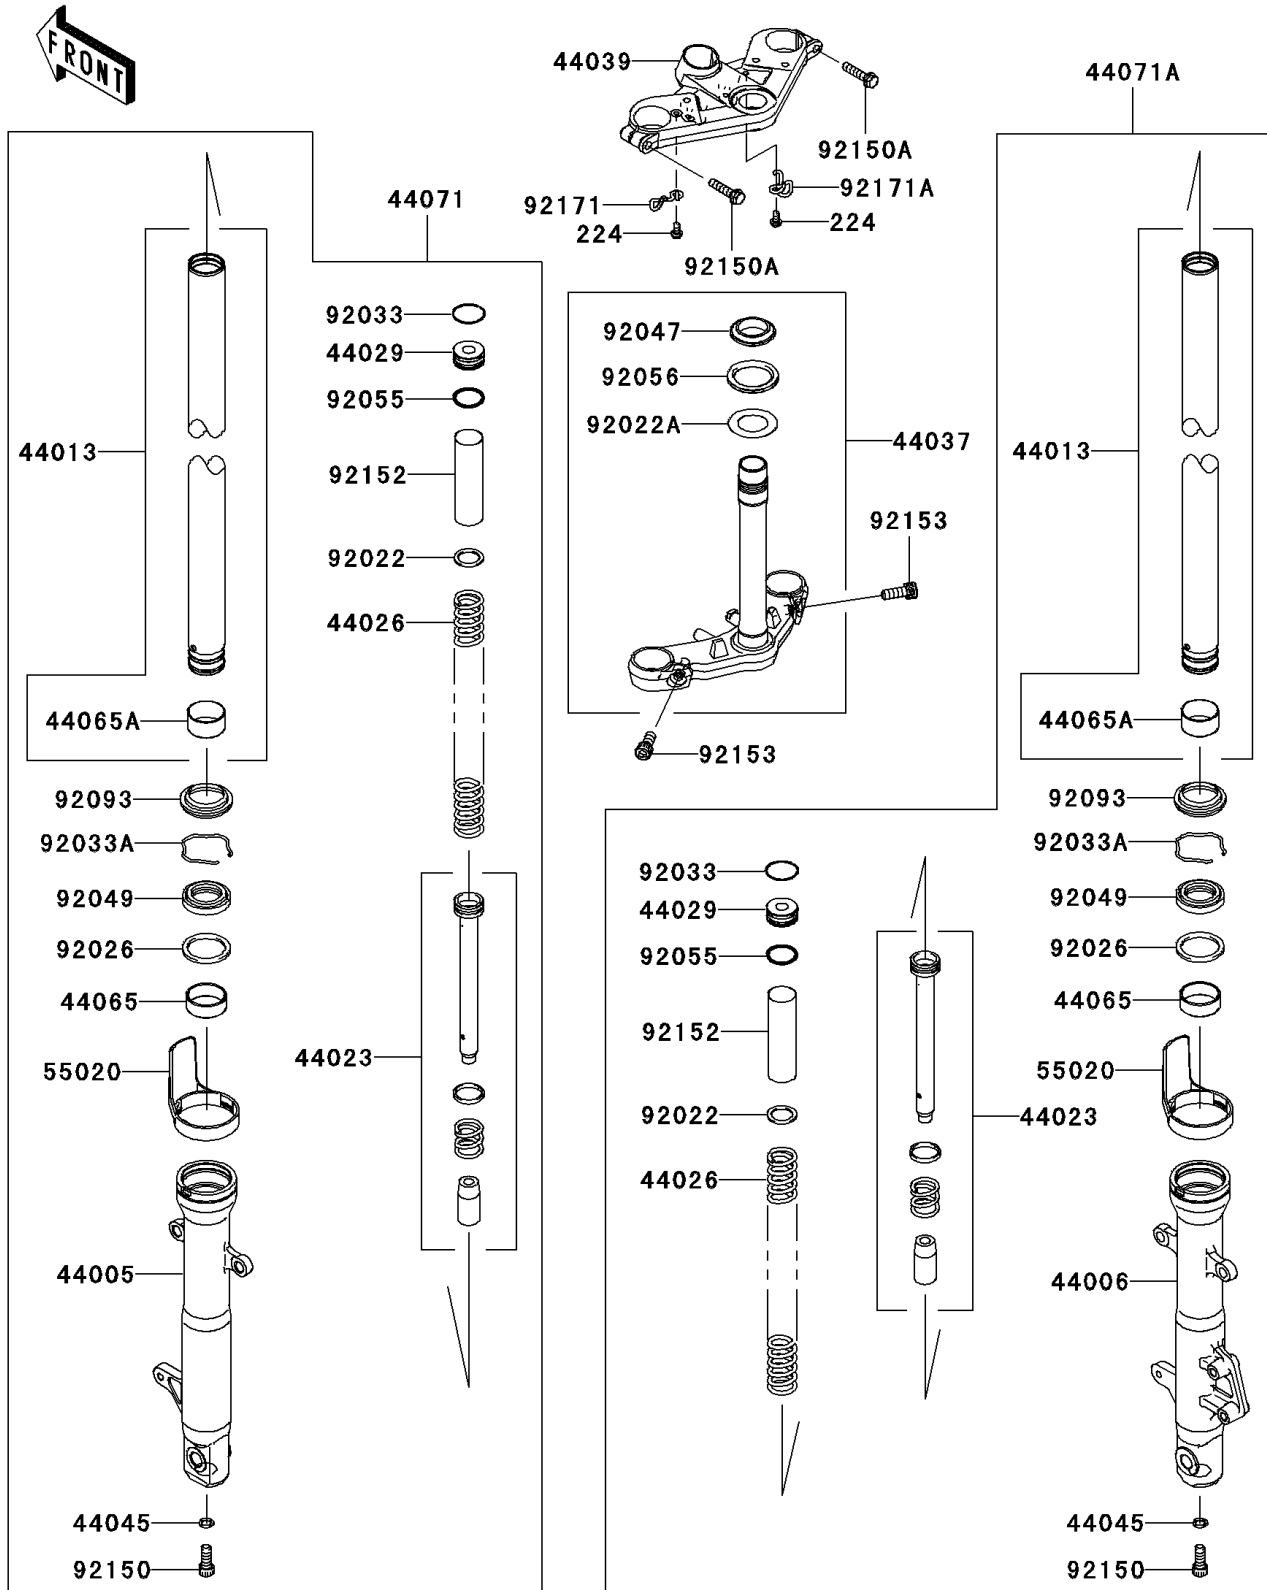

2011 NINJA® 250R PARTS DIAGRAM

Front Fork

F2340

2011 NINJA® 250R PARTS LIST

Front Fork

ITEM NAME	PART NUMBER	QUANTITY
SCREW-PAN-WP-CROS,6X12 (Ref # 224)	224AB0612	1
PIPE-LEFT FORK OUTER,F.S.BLACK (Ref # 44005)	44005-0080-18R	1
PIPE-RIGHT FORK OUTER,F.S.BLACK (Ref # 44006)	44006-0076-18R	1
PIPE-FORK INNER (Ref # 44013)	44013-0117	1
CYLINDER-SET-FORK (Ref # 44023)	44023-0067	1
SPRING-FRONT FORK (Ref # 44026)	44026-0126	1
SEAT-FORK SPRING (Ref # 44029)	44029-1127	1
HOLDER-FORK UNDER,F.BLACK (Ref # 44037)	44037-0112-21	1
HOLDER-FORK UPPER,F.S.BLACK (Ref # 44039)	44039-0056-18R	1
GASKET,FORK CYLINDER BOLT (Ref # 44045)	44045-051	1
BUSHING-FRONT FORK (Ref # 44065)	44065-1109	1
BUSHING-FRONT FORK,INNER PIPE (Ref # 44065A)	44065-1110	1
DAMPER-ASSY,FORK,LH,F.S.BLACK (Ref # 44071)	44071-0686-18R	1
DAMPER-ASSY,FORK,RH,F.S.BLACK (Ref # 44071A)	44071-0687-18R	1
GUARD,INNER TUBE (Ref # 55020)	55020-0329	1
WASHER (Ref # 92022)	92022-1879	1
WASHER,30.5X50X0.6 (Ref # 92022A)	92022-231	1
SPACER,FORK (Ref # 92026)	92026-1443	1
RING-SNAP (Ref # 92033)	92033-1236	1
RING-SNAP (Ref # 92033A)	92033-1286	1
RACE,STEERING STEM BEARING (Ref # 92047)	92047-012	1
SEAL-OIL,FORK OUTER (Ref # 92049)	92049-1421	1
RING-O,FORK SPRING SEAT (Ref # 92055)	92055-1384	1
SEAL-OIL,STEERING STEM (Ref # 92056)	92056-003	1
SEAL,FORK OUTER (Ref # 92093)	92093-1367	1
BOLT,SOCKET,8X18 (Ref # 92150)	92150-1432	1
BOLT (Ref # 92150A)	92150-1610	1
COLLAR,FORK,L=100 (Ref # 92152)	92152-0719	1
BOLT,SOCKET,10X25 (Ref # 92153)	92153-0301	1

2011 NINJA® 250R PARTS LIST

Front Fork

ITEM NAME	PART NUMBER	QUANTITY
CLAMP,LH (Ref # 92171)	92171-1857	1
CLAMP,RH (Ref # 92171A)	92171-1947	1