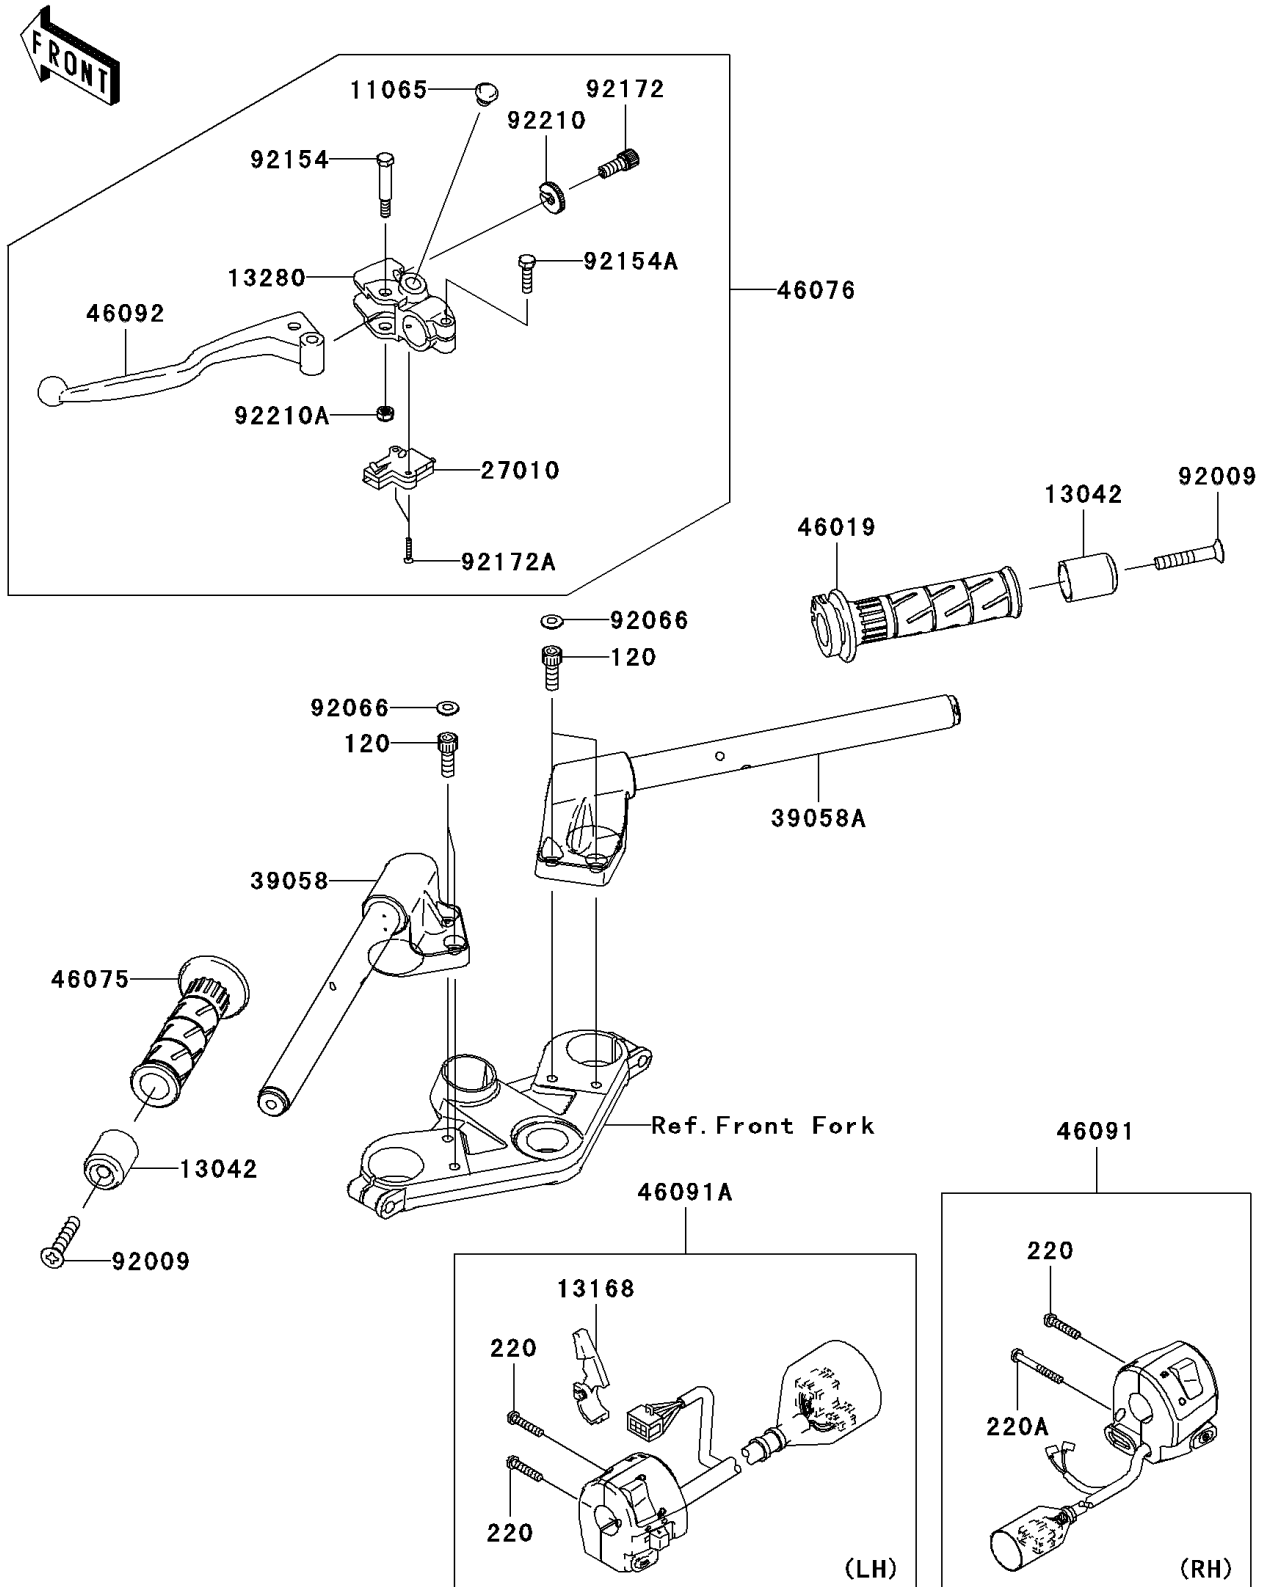

2011 NINJA® 250R PARTS DIAGRAM

Handlebar

F2310

2011 NINJA® 250R PARTS LIST

Handlebar

ITEM NAME	PART NUMBER	QUANTITY
BOLT-SOCKET,8X22 (Ref # 120)	120CB0822	1
SCREW-PAN-CROSS,5X25 (Ref # 220)	220AB0525	1
SCREW-PAN-CROSS,5X40 (Ref # 220A)	220AB0540	1
CAP,DUMMY (Ref # 11065)	11065-0218	1
WEIGHT,HANDLE (Ref # 13042)	13042-0032	1
LEVER,CHOKE (Ref # 13168)	13168-1756	1
HOLDER,CLUTCH LEVER (Ref # 13280)	13280-0295	1
SWITCH,CLUTCH,BLACK (Ref # 27010)	27010-1094	1
HANDLE-COMP,LH,BLACK (Ref # 39058)	39058-0007-18R	1
HANDLE-COMP,RH,BLACK (Ref # 39058A)	39058-0008-18R	1
GRIP-ASSY,THROTTLE (Ref # 46019)	46019-0001	1
GRIP,LH (Ref # 46075)	46075-1144	1
LEVER-ASSY-GRIP,CLUTCH (Ref # 46076)	46076-0058	1
HOUSING-ASSY-CONTROL,RH (Ref # 46091)	46091-0205	1
HOUSING-ASSY-CONTROL,LH (Ref # 46091A)	46091-0206	1
LEVER-GRIP,CLUTCH (Ref # 46092)	46092-0030	1
SCREW,8X45 (Ref # 92009)	92009-1257	1
PLUG (Ref # 92066)	92066-0735	1
BOLT,CLUTCH LEVER (Ref # 92154)	92154-0066	1
BOLT (Ref # 92154A)	92154-0067	1
SCREW,CABLE ADJUST,8MM (Ref # 92172)	92172-0376	1
SCREW,3X16 (Ref # 92172A)	92172-0397	1
NUT,CABLE ADJUST,LOCK,8MM (Ref # 92210)	92210-0479	1
NUT,LOCK,6MM (Ref # 92210A)	92210-0480	1