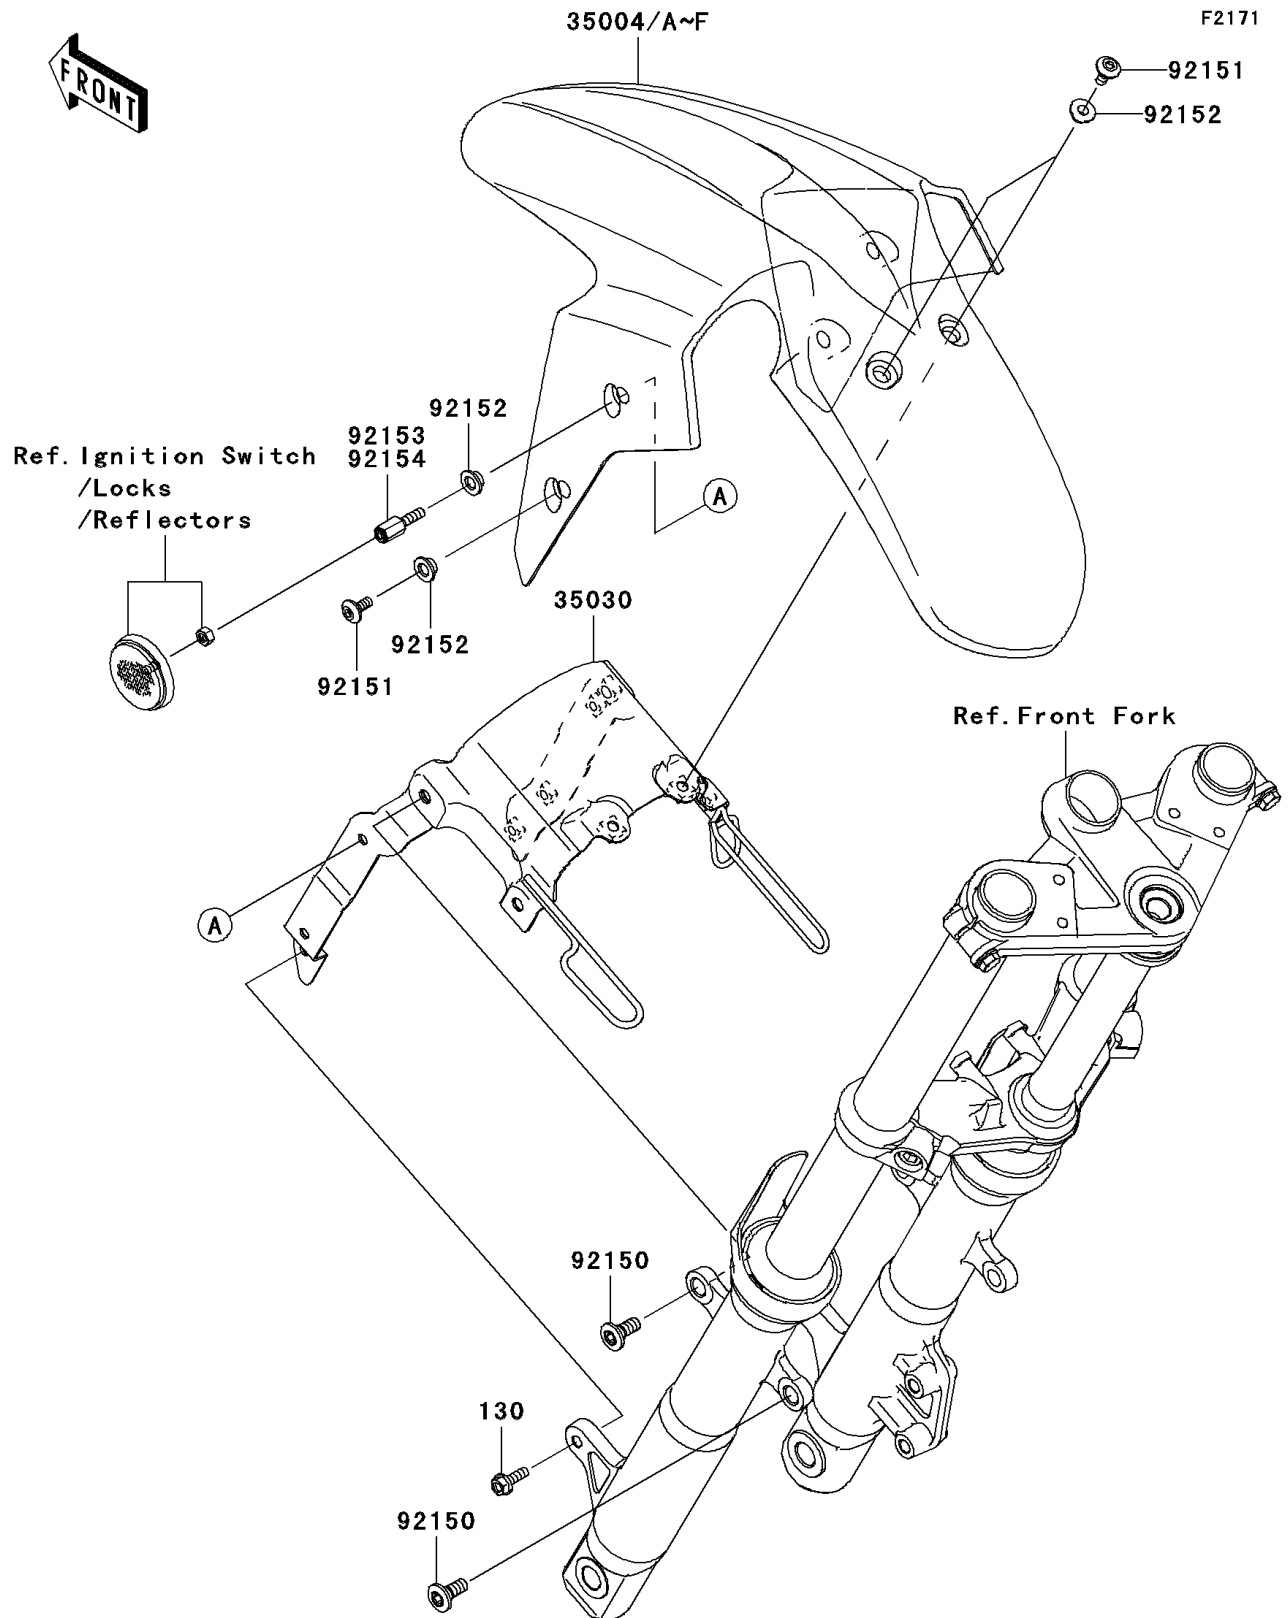

2011 NINJA® 250R PARTS DIAGRAM

Front Fender(s)

2011 NINJA® 250R PARTS LIST

Front Fender(s)

ITEM NAME	PART NUMBER	QUANTITY
BOLT-FLANGED,6X18 (Ref # 130)	130BB0618	1
FENDER-FRONT,EBONY (Ref # 35004A)	35004-0079-H8	1
BRACE-ASSY,FRONT FENDER (Ref # 35030)	35030-0006	1
BOLT,SOCKET,8X20 (Ref # 92150)	92150-1760	1
BOLT,SOCKET,6X14 (Ref # 92151)	92151-1654	1
COLLAR,6.8X10(16)X6.6 (Ref # 92152)	92152-0842	1
BOLT,6MM (Ref # 92153)	92153-1789	1
FENDER-FRONT,M.I.BLUE (Ref # 35004E)	35004-0079-35C	1