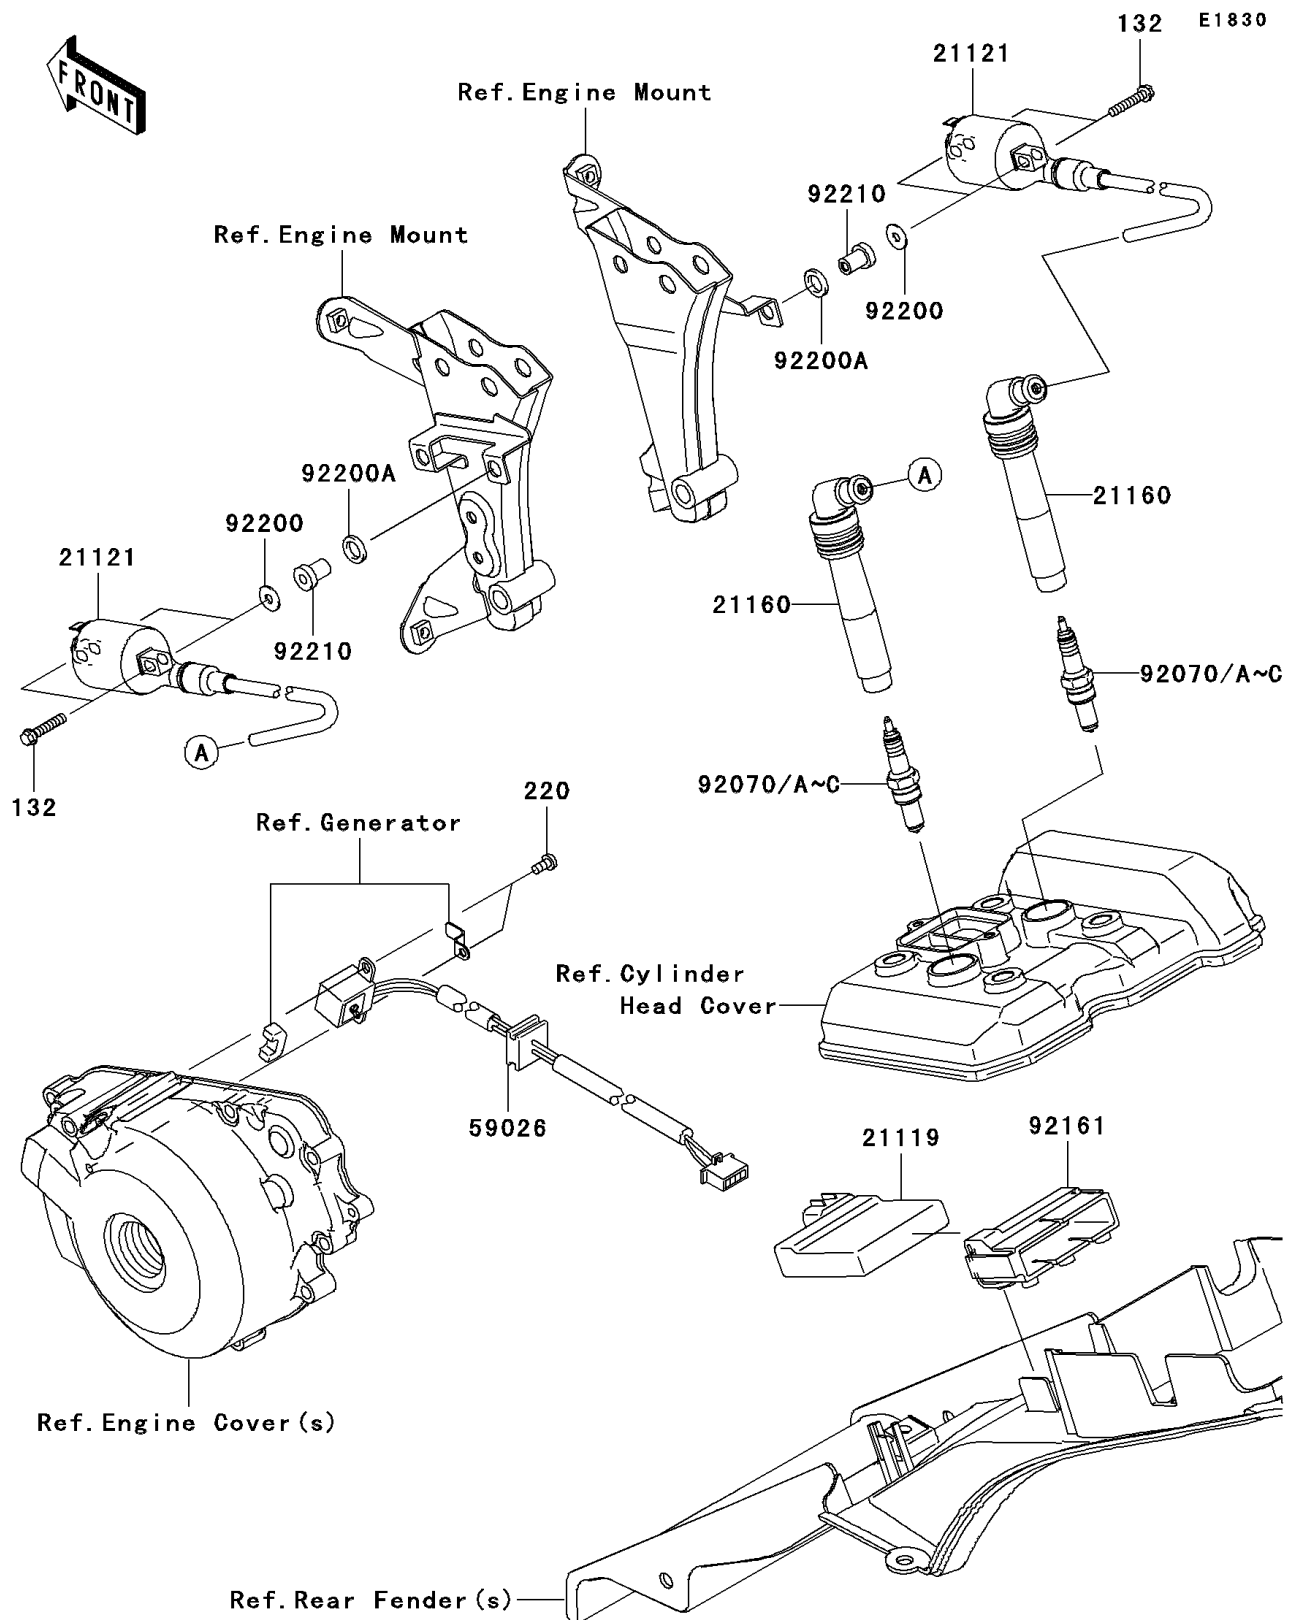

2011 NINJA® 250R PARTS DIAGRAM

Ignition System

2011 NINJA® 250R PARTS LIST

Ignition System

ITEM NAME	PART NUMBER	QUANTITY
BOLT-FLANGED-SMALL,5X25 (Ref # 132)	132BA0525	1
SCREW-PAN-CROSS,5X10 (Ref # 220)	220AA0510	1
IGNITER (Ref # 21119)	21119-0096	1
COIL-IGNITION (Ref # 21121)	21121-0054	1
CAP-ASSY-PLUG (Ref # 21160)	21160-0013	1
COIL-PULSING (Ref # 59026)	59026-0037	1
PLUG-SPARK,CR8E(NGK) (Ref # 92070)	92070-0031	1
PLUG-SPARK,U24ESR-N(ND) (Ref # 92070A)		2
PLUG-SPARK,CR7E(NGK) (Ref # 92070B)	92070-1209	1
DAMPER (Ref # 92161)	92161-1275	1
WASHER,5.2X15X1.0 (Ref # 92200)	92200-0456	1
WASHER,10.5X16X2.3 (Ref # 92200A)	92200-0457	1
NUT,5MM (Ref # 92210)	92210-0001	1