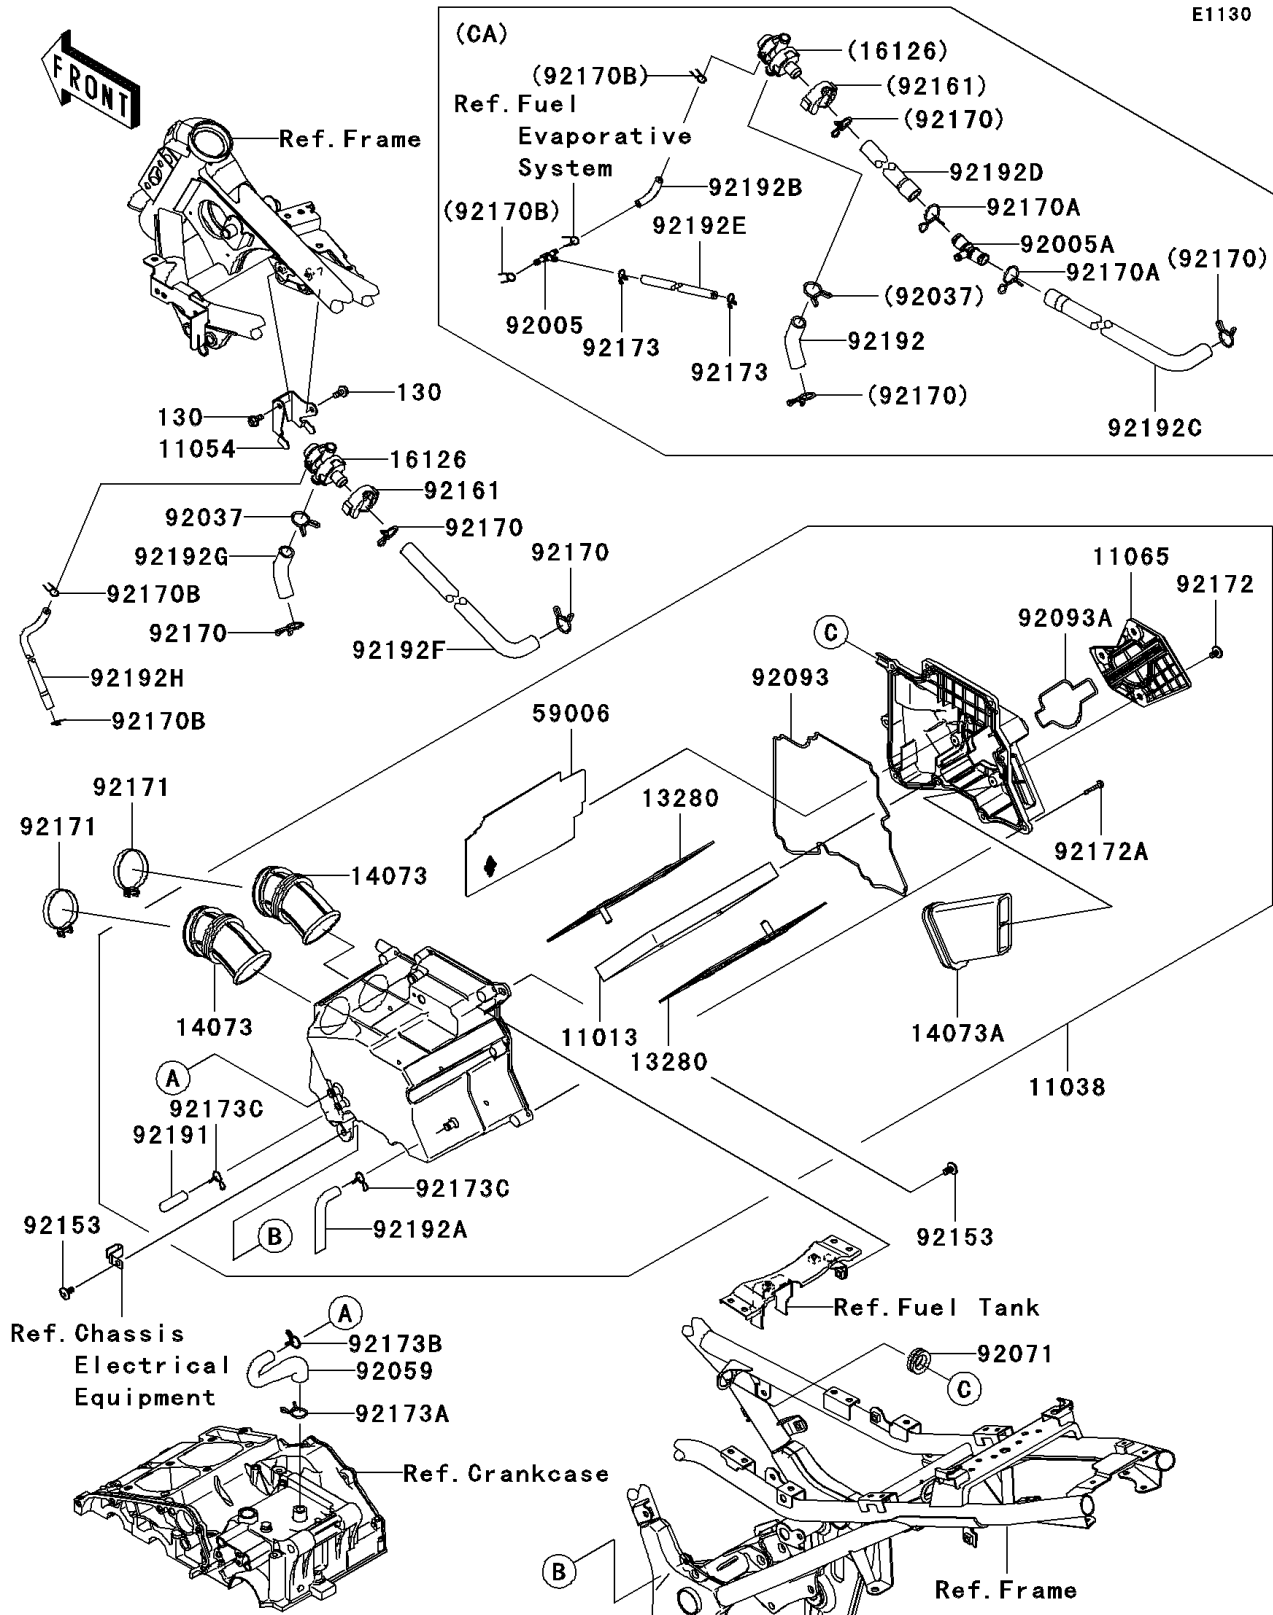

2011 NINJA® 250R PARTS DIAGRAM

Air Cleaner

E1130

2011 NINJA® 250R PARTS LIST

Air Cleaner

ITEM NAME	PART NUMBER	QUANTITY
ELEMENT-AIR FILTER (Ref # 11013)	11013-0020	1
CASE-ASSY-AIR FILTER (Ref # 11038)	11038-0030	1
BRACKET (Ref # 11054)	11054-1785	1
CAP (Ref # 11065)	11065-0185	1
HOLDER,ELEMENT (Ref # 13280)	13280-0226	1
DUCT,CARBURETOR (Ref # 14073)	14073-0146	1
DUCT,INTAKE (Ref # 14073A)	14073-0147	1
VALVE,AIR CUT (Ref # 16126)	16126-0055	1
ARRESTER-FLAME (Ref # 59006)	59006-0014	1
CLAMP (Ref # 92037)	92037-1593	1
TUBE,BREAHER (Ref # 92059)	92059-1676	1
GROMMET (Ref # 92071)	92071-1047	1
SEAL,CASE-AIR FILTER (Ref # 92093)	92093-0078	1
SEAL,CAP (Ref # 92093A)	92093-0144	1
BOLT,SOCKET,6X12 (Ref # 92153)	92153-1948	1
DAMPER (Ref # 92161)	92161-0482	1
CLAMP (Ref # 92170)	92170-1017	1
CLAMP (Ref # 92170B)	92170-1450	1
CLAMP (Ref # 92171)	92171-1553	1
SCREW,6X10 (Ref # 92172)	92172-0005	1
SCREW,TAPPING,5X25 (Ref # 92172A)	92172-0296	1
CLAMP,20MM (Ref # 92173A)	92173-0190	1
CLAMP,14MM (Ref # 92173B)	92173-0192	1
CLAMP,11.6MM (Ref # 92173C)	92173-0198	1
TUBE,8X12X40 (Ref # 92191)	92191-1795	1
TUBE,8X12X120 (Ref # 92192A)	92192-0446	1
BOLT-FLANGED,6X12 (Ref # 130)	130BB0612	1
FITTING,TUBE,T-TYPE (Ref # 92005)	92005-1017	1
FITTING (Ref # 92005A)	92005-1373	1

2011 NINJA® 250R PARTS LIST

Air Cleaner

ITEM NAME	PART NUMBER	QUANTITY
CLAMP,TUBE (Ref # 92170A)	92170-1445	1
CLAMP (Ref # 92173)	92173-0050	1
TUBE,ASV-HEAD (Ref # 92192)	92192-0425	1
TUBE,ASV-FITTING (Ref # 92192B)	92192-0469	1
TUBE,A/C-FITTING (Ref # 92192C)	92192-0470	1
TUBE,ASV-FITTING (Ref # 92192D)	92192-0471	1
TUBE,CARB.FITTING (Ref # 92192E)	92192-0710	1
TUBE,ACV-AIR FILTER (Ref # 92192F)	92192-0899	1
TUBE,ACV-HEAD (Ref # 92192G)	92192-0900	1
TUBE,ACV-CARB. (Ref # 92192H)	92192-0901	1