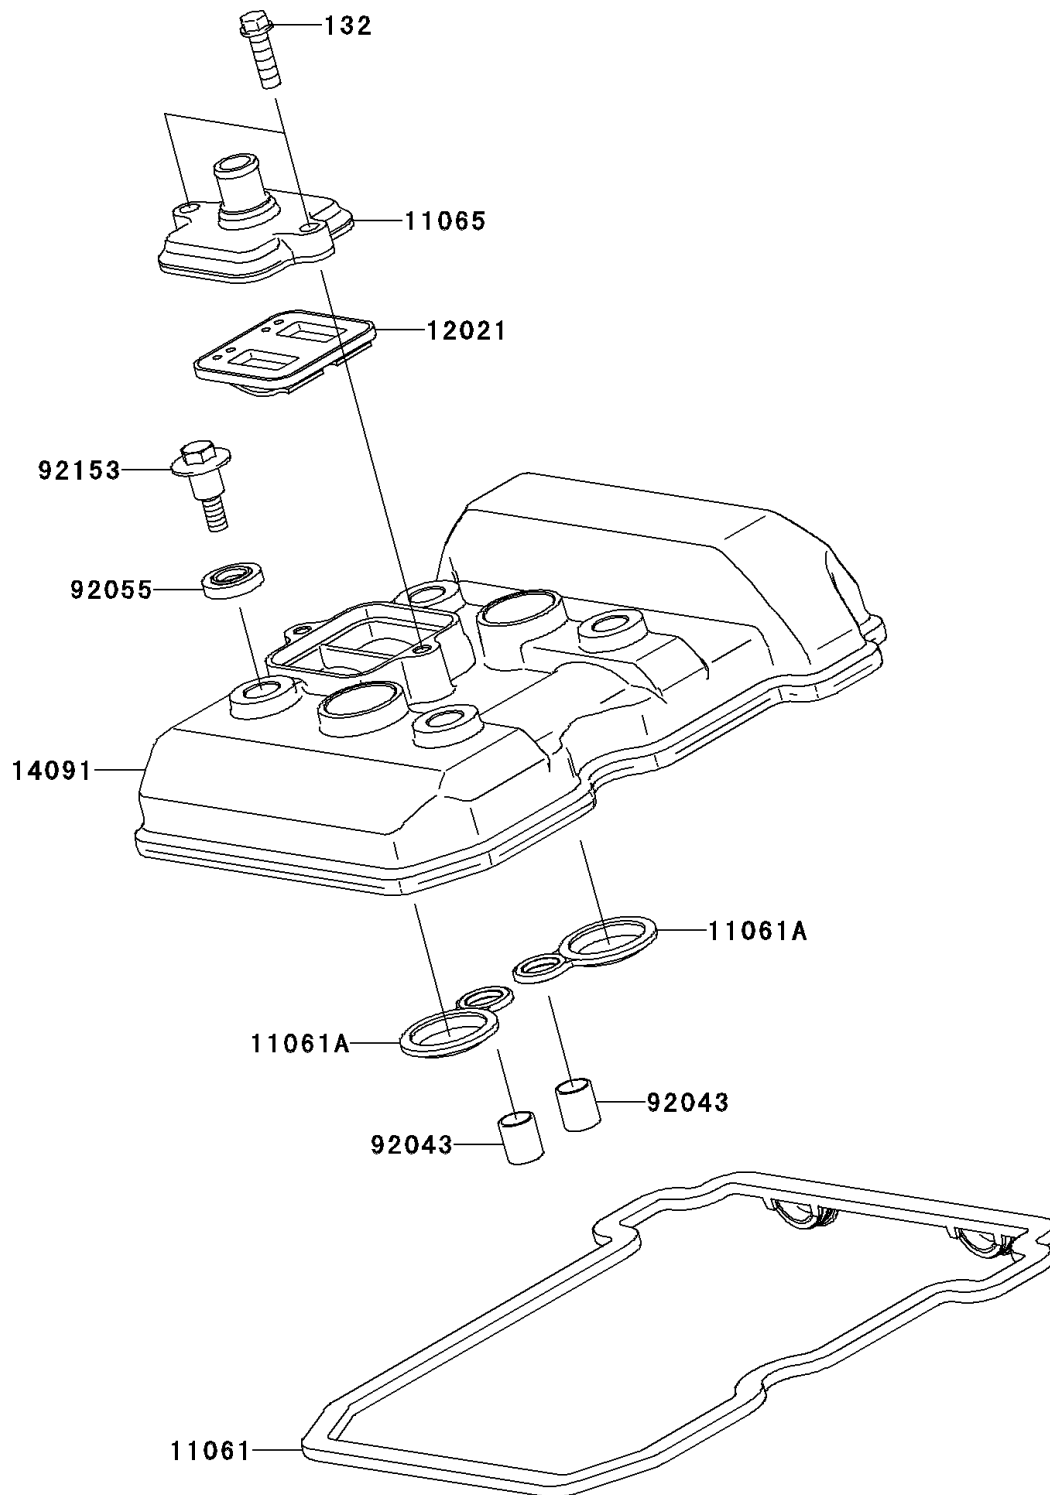

2011 NINJA® 250R PARTS DIAGRAM

Cylinder Head Cover

E1112

2011 NINJA® 250R PARTS LIST

Cylinder Head Cover

ITEM NAME	PART NUMBER	QUANTITY
BOLT-FLANGED-SMALL,6X20 (Ref # 132)	132BB0620	1
GASKET,CYLINDER HEAD COVER (Ref # 11061)	11061-0282	1
GASKET,PLUG HOLE (Ref # 11061A)	11061-0283	1
CAP (Ref # 11065)	11065-0349	1
VALVE-ASSY-REED (Ref # 12021)	12021-0708	1
COVER,CYLINDER HEAD (Ref # 14091)	14091-0724	1
PIN,10.1X12X14 (Ref # 92043)	92043-4009	1
RING-O,HEAD COVER BOLT (Ref # 92055)	92055-0195	1
BOLT,HEAD COVER (Ref # 92153)	92153-0793	1