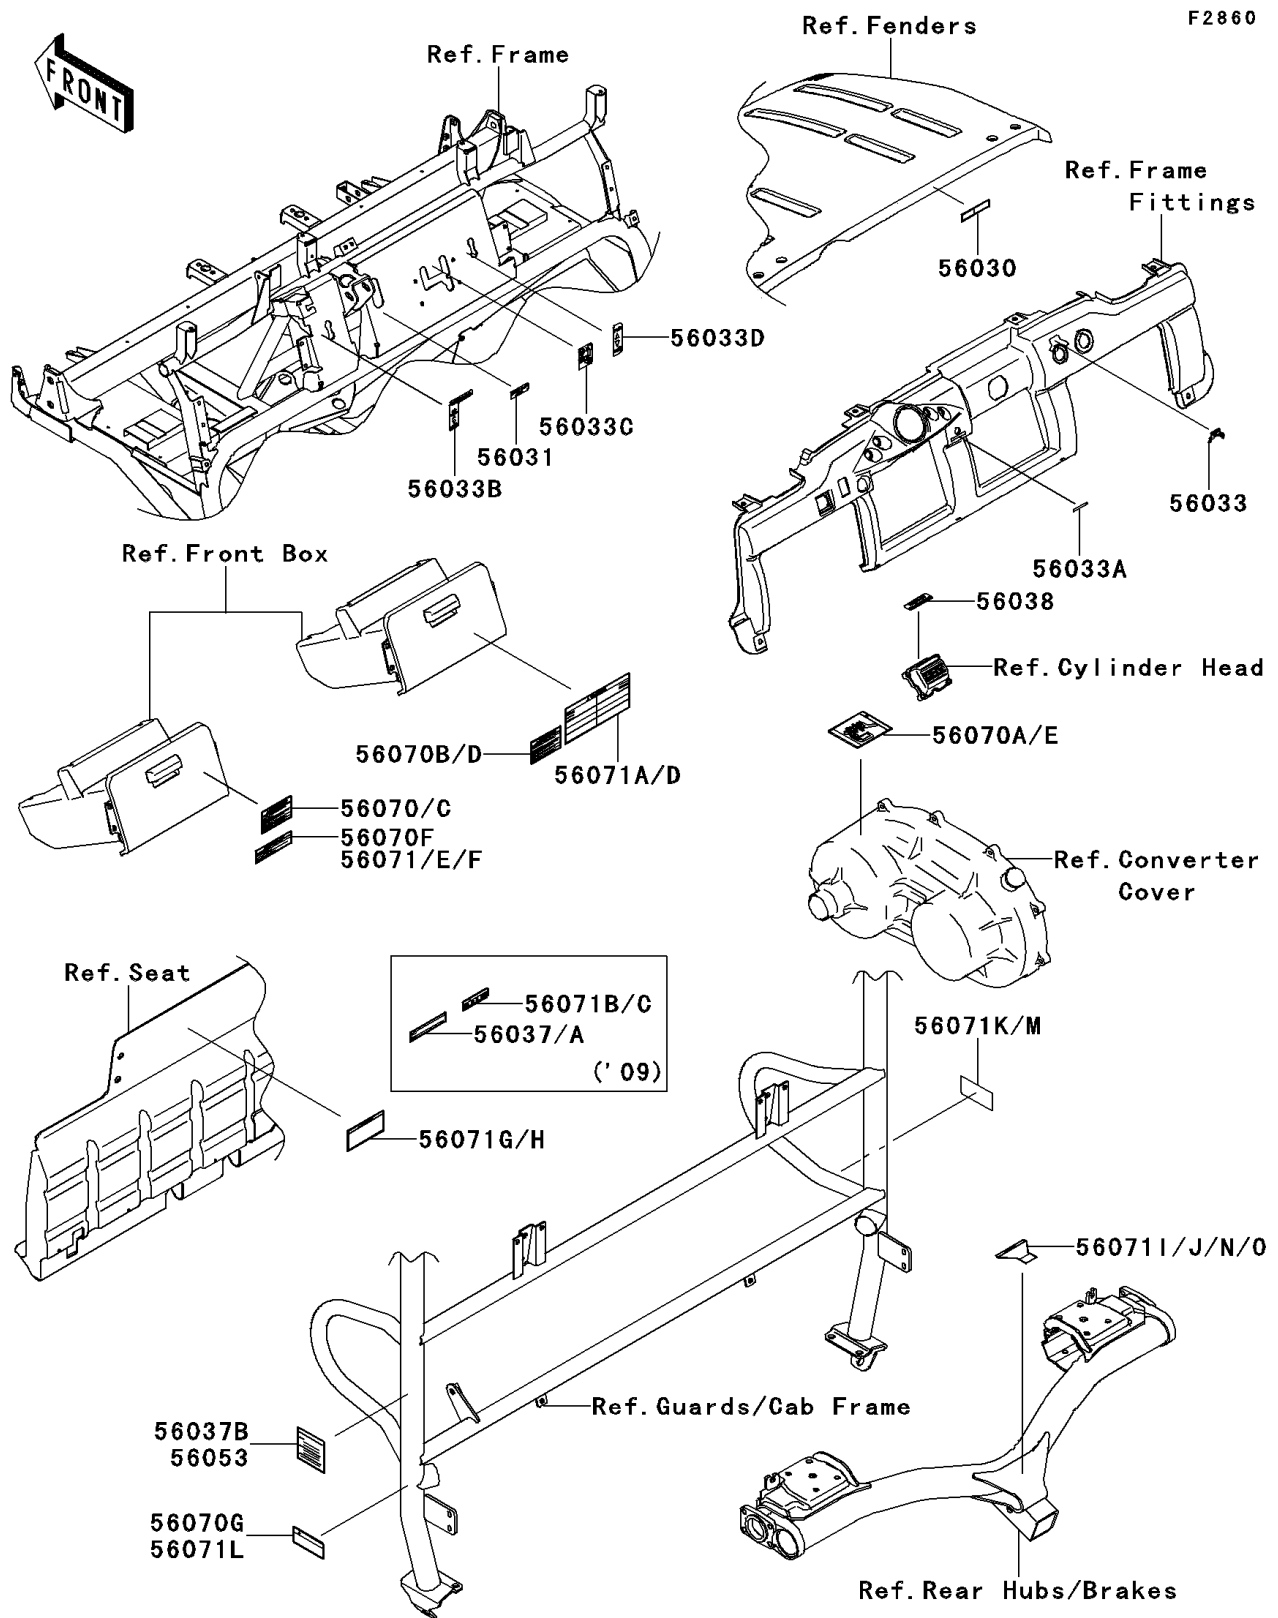

## 2009 MULE™ 4010 4x4 PARTS DIAGRAM

Labels

## 2009 MULE™ 4010 4x4 PARTS LIST

Labels

ITEM NAME	PART NUMBER	QUANTITY
LABEL,OPERATING HOOD (Ref # 56030)	56030-0267	1
LABEL-MANUAL,BRAKE FLUID LEVEL (Ref # 56031)	56031-1818	1
LABEL-MANUAL,IGNITION (Ref # 56033)	56033-0212	1
LABEL-MANUAL,POWER STEERING (Ref # 56033A)	56033-0213	1
LABEL-MANUAL,DIFF MODE (Ref # 56033B)	56033-1183	1
LABEL-MANUAL,SHIFT (Ref # 56033C)	56033-1186	1
LABEL-MANUAL,2WD/4WD (Ref # 56033D)	56033-1187	1
LABEL-SPECIFICATION,CARGO BED (Ref # 56037)	56037-1576	1
LABEL-BRAND (Ref # 56038)	56038-2782	1
LABEL-SPECIFICATION,TIRE (Ref # 56053)	56053-7534	1
LABEL-WARNING,OFF-HIGHWAY (Ref # 56070)	56070-0050	1
LABEL-WARNING,HOT SURFACES (Ref # 56070A)	56070-0051	1
LABEL-WARNING,BONNET OPERATION (Ref # 56070B)	56070-0053	1
LABEL-WARNING,BED RAISED (Ref # 56070G)	56070-7515	1
LABEL-WARNING,SHIFT CAUTION (Ref # 56071)	56071-0088	1
LABEL-WARNING,GENERAL (Ref # 56071A)	56071-0101	1
LABEL-WARNING,CARGO BED (Ref # 56071B)	56071-0107	1
LABEL-WARNING,GASOLINE (Ref # 56071K)	56071-7501	1
LABEL-WARNING,TRAILER HITCH (Ref # 56071N)	56071-7511	1
LABEL-SPECIFICATION,CARGO BED,FRN (Ref # 56037A)	56037-1903	1
LABEL-SPECIFICATION,TIRE,FRN (Ref # 56037B)	56037-1904	1
LABEL,OFF-HIGHWAY,FRN (Ref # 56070C)	56070-0055	1
LABEL-WARNING,BONNET OPERATION (Ref # 56070D)	56070-0058	1
LABEL-WARNING,HOT SURFACES,FRN (Ref # 56070E)	56070-1207	1
LABEL-WARNING,SHIFT CAUTION,FRN (Ref # 56070F)	56070-1211	1
LABEL-WARNING,CARGO BED,FRN (Ref # 56071C)	56071-0108	1
LABEL-WARNING,GENERAL,FRN (Ref # 56071D)	56071-0109	1
LABEL,BED RAISED,FRN (Ref # 56071L)	56071-7504	1
LABEL,GASOLINE,FRN (Ref # 56071M)	56071-7505	1

## 2009 MULE™ 4010 4x4 PARTS LIST

Labels

ITEM NAME	PART NUMBER	QUANTITY
LABEL-WARNING,TRAILER HITCH,FRN (Ref # 560710)	56071-7512	1