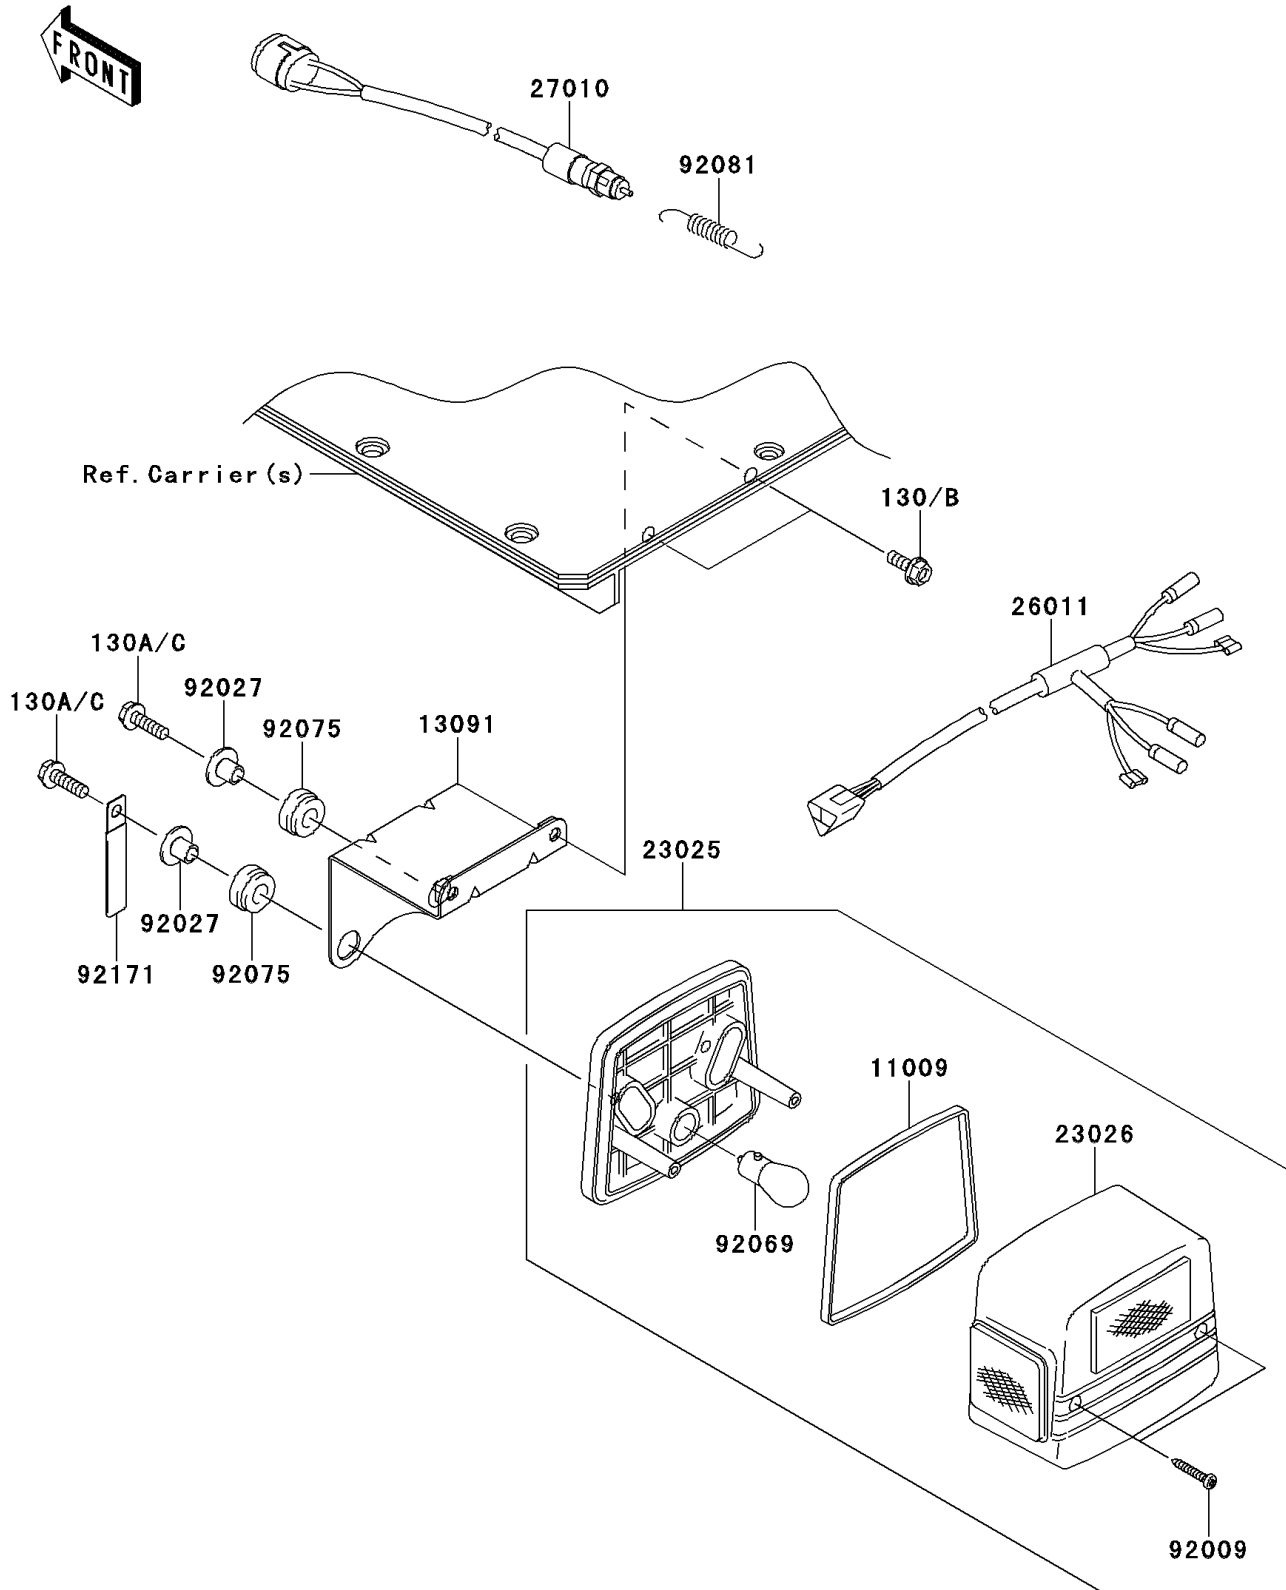

2009 MULE™ 4010 4x4 PARTS DIAGRAM

Taillight(s)

F2720

2009 MULE™ 4010 4x4 PARTS LIST

Taillight(s)

ITEM NAME	PART NUMBER	QUANTITY
BOLT-FLANGED,6X16 (Ref # 130B)	130BB0616	1
BOLT-FLANGED,6X20 (Ref # 130C)	130BB0620	1
GASKET,TAIL LAMP (Ref # 11009)	11009-1215	1
HOLDER,TAIL LAMP (Ref # 13091)	13091-1743	1
LAMP-TAIL (Ref # 23025)	23025-1042	1
LENS,TAIL LAMP (Ref # 23026)	23026-1019	1
WIRE-LEAD (Ref # 26011)	26011-1756	1
SWITCH,BRAKE LAMP (Ref # 27010)	27010-1301	1
SCREW,TAPPING,4X25 (Ref # 92009)	92009-1069	1
COLLAR,L=11.1 (Ref # 92027)	92027-194	1
BULB,12V 21/5W (Ref # 92069)	92069-1011	1
DAMPER (Ref # 92075)	92075-277	1
SPRING,HOOK RETURN (Ref # 92081)	92081-1466	1
CLAMP (Ref # 92171)	92171-0652	1