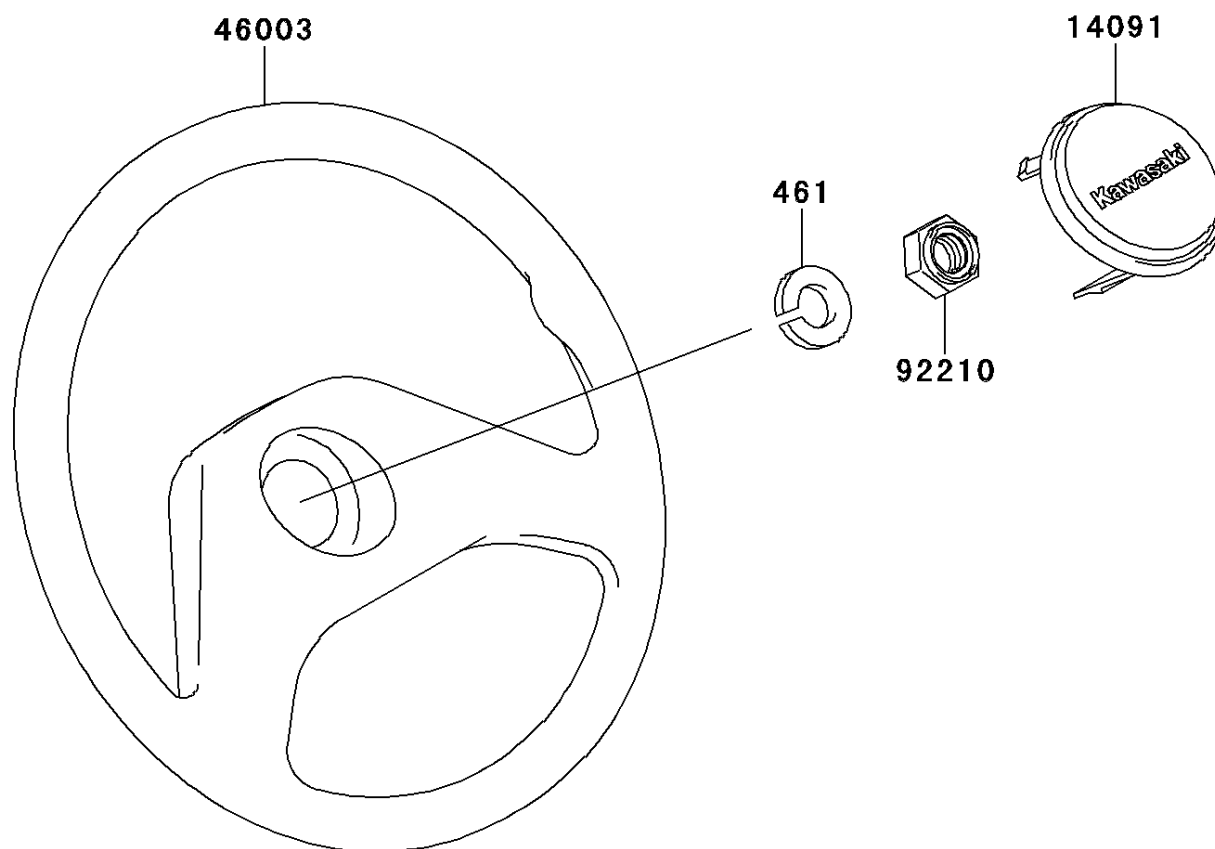

## 2009 MULE™ 4010 4x4 PARTS DIAGRAM

Steering Wheel(M9F-MCF)

F2311

## 2009 MULE™ 4010 4x4 PARTS LIST

Steering Wheel(M9F-MCF)

ITEM NAME	PART NUMBER	QUANTITY
WASHER-SPRING,12MM (Ref # 461)	461DA1200	1
COVER,HORN SWITCH (Ref # 14091)	14091-1247	1
HANDLE (Ref # 46003)	46003-1308	1
NUT,LOCK,12MM (Ref # 92210)	92210-1249	1