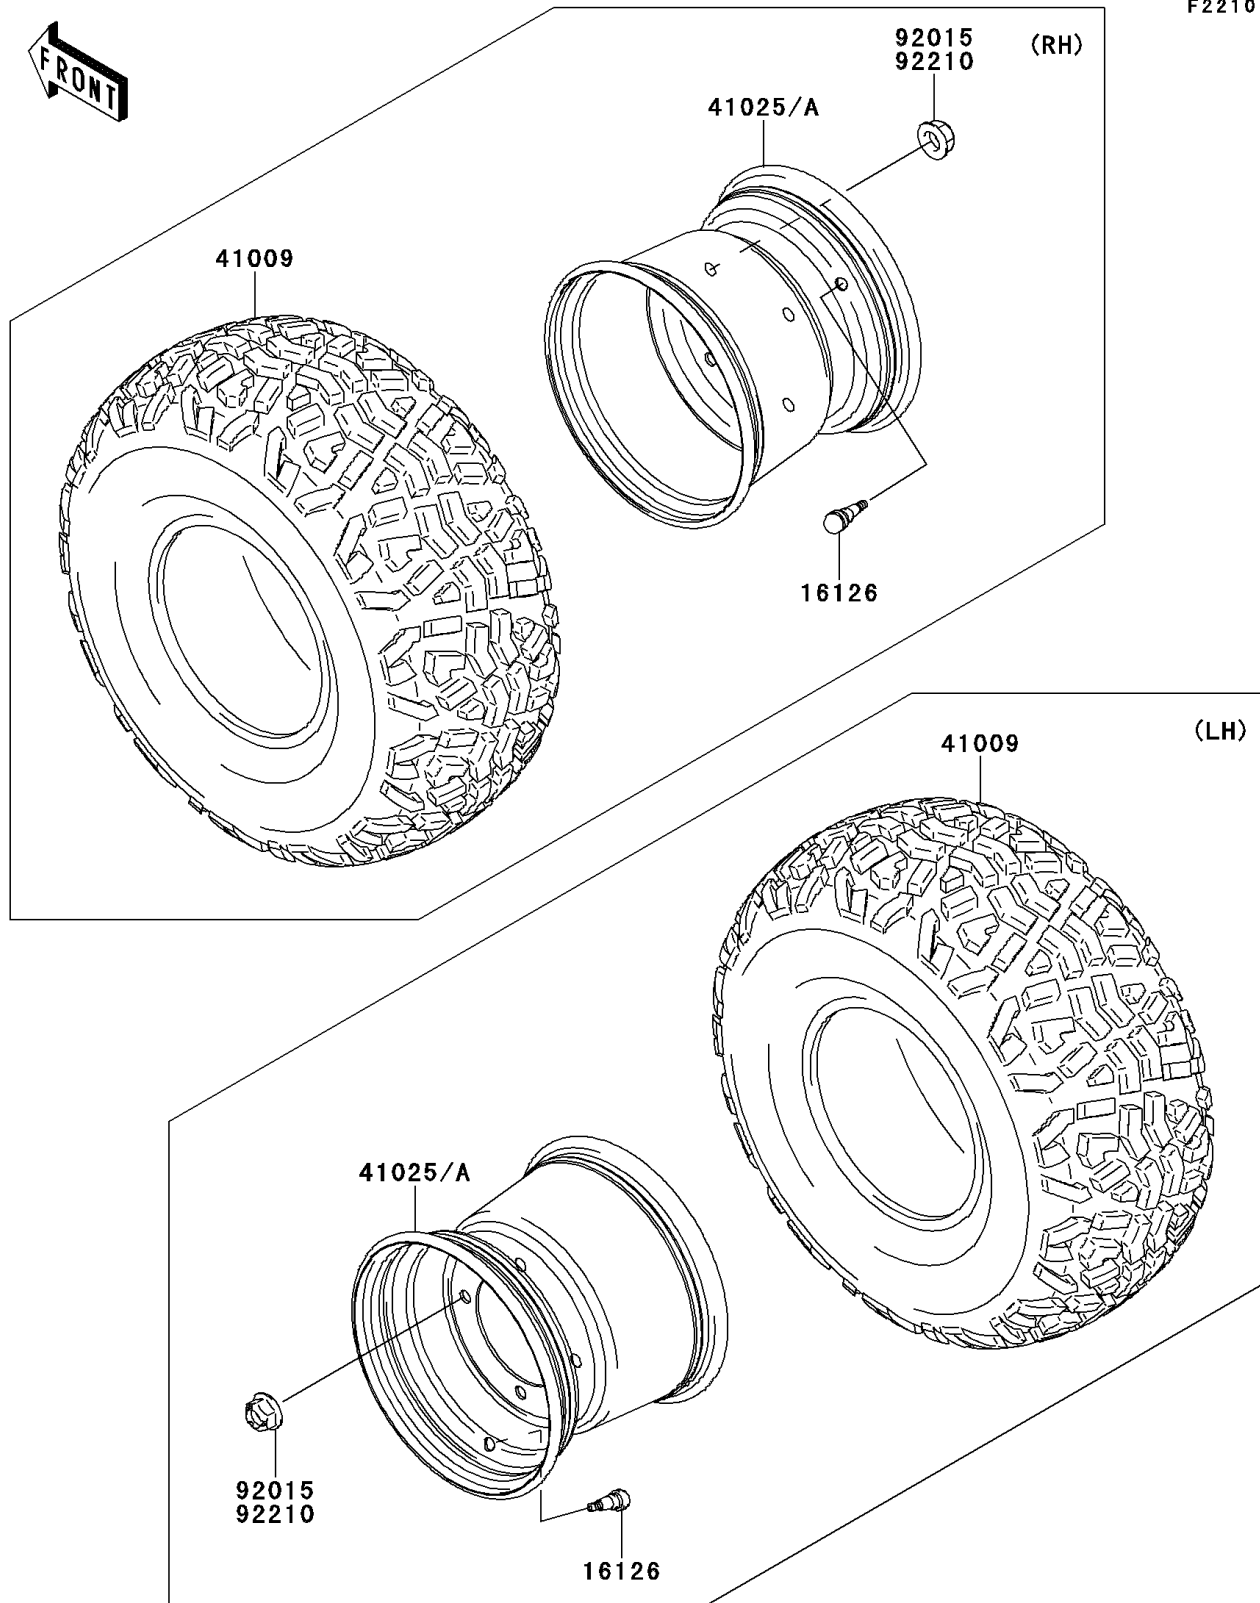

## 2009 MULE™ 4010 4x4 PARTS DIAGRAM

Wheels/Tires

F2210

## 2009 MULE™ 4010 4x4 PARTS LIST

Wheels/Tires

ITEM NAME	PART NUMBER	QUANTITY
VALVE (Ref # 16126)	16126-4001	1
TIRE,23X11.00-10 4PR (Ref # 41009)	41009-0294	1
RIM,10X8.5AT,F.S.BLACK (Ref # 41025A)	41025-7504-397	1
NUT,12MM (Ref # 92015)	92015-1706	1